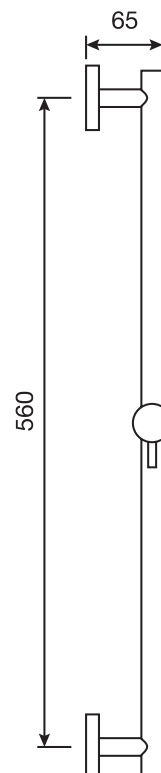

CaBano

Specs Sheet
Fiche technique

CITY #34SD57C

Round Shower Design – 2 outlets
Système de douche design rond – 2 sorties

 .99 Chrome

#PBD50CC888

Pressure balance valve with push button diverter

- Integrated service stops, filters & back-flow preventers
- Easy control handle with temperature & flow control
- Can support two shower functions
- 5.6 GPM (21.2 L/min.)
- Extension kit available

City #34154T

Trim for rough-in PBD50CC888

Order PBD50CC888 rough-in separately
7¹/₂" diameter

Finish: Chrome (#99)

#6006

6" ceiling arm with round flange

1/2" Male NPT inlet
Sliding flange

Finish: Chrome (#99)

#6026

8" round thin rain head

4 mm in thickness
Easy clean nozzles
High polished stainless steel
2.5 GPM (9.5 L/min.)

Finish: Chrome (#99)

Razz #75147

Shower rail kit

Includes bar, hose and hand shower
3 position spray with massage
Easy clean nozzles
Flow restricted to 1.5 GPM (5.7 L/min.)

Finish: Matt Black (#175)

#6032

Round wall supply elbow

1/2" female inlet

Finish: Chrome (#99)