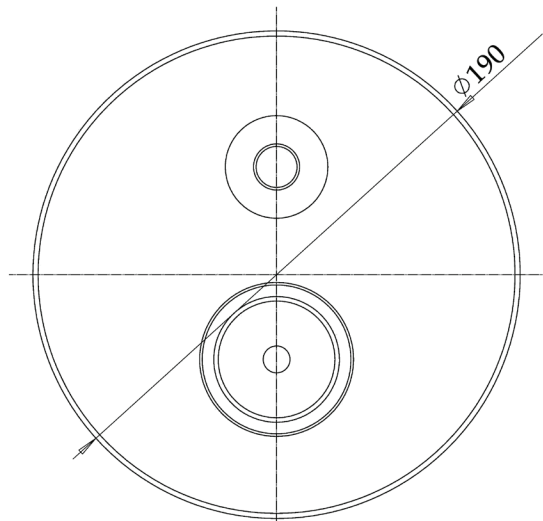

CaBano

Specs Sheet
Fiche technique

CITY #34SD57C

Round Shower Design – 2 outlets
Système de douche design rond – 2 sorties

 .99 Chrome

#PBD50CC888

Pressure balance valve with push button diverter

- Integrated service stops, filters & back-flow preventers
- Easy control handle with temperature & flow control
- Can support two shower functions
- 5.6 GPM (21.2 L/min.)
- Extension kit available

City #34154T

Trim for rough-in PBD50CC888

Order PBD50CC888 rough-in separately
7¹/₂" diameter

Finish: Chrome (#99)

#6006

6" ceiling arm with round flange

1/2" Male NPT inlet
Sliding flange

Finish: Chrome (#99)

#6026

8" round thin rain head

4 mm in thickness
Easy clean nozzles
High polished stainless steel
2.5 GPM (9.5 L/min.)

Finish: Chrome (#99)

Razz #75147

Shower rail kit

Includes bar, hose and hand shower
3 position spray with massage
Easy clean nozzles
Flow restricted to 1.5 GPM (5.7 L/min.)