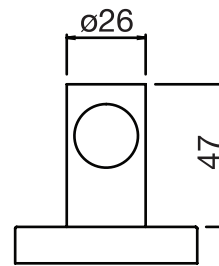

CaBano

Specs Sheet
Fiche technique

CITY #34SD57

Round Shower Design – 2 outlets
Système de douche design rond – 2 sorties

 .99 Chrome

#PBD50CC888

Pressure balance valve with push button diverter

- Integrated service stops, filters & back-flow preventers
- Easy control handle with temperature & flow control
- Can support two shower functions
- 5.6 GPM (21.2 L/min.)
- Extension kit available

City #34154T

Trim for rough-in PBD50CC888

Order PBD50CC888 rough-in separately
7¹/₂" diameter

Finish: Chrome (#99)

#6018

18" shower arm with round flange

1/2" Male NPT inlet
Sliding flange

Finish: Chrome (#99)

#6026

8" round thin rain head

4 mm in thickness
Easy clean nozzles
High polished stainless steel
2.5 GPM (9.5 L/min.)

Finish: Chrome (#99)

Razz #75147

Shower rail kit

Includes bar, hose and hand shower
3 position spray with massage
Easy clean nozzles
Flow restricted to 1.5 GPM (5.7 L/min.)

Finish: Matt Black (#175)

#6032

Round wall supply elbow

1/2" female inlet

Finish: Chrome (#99)