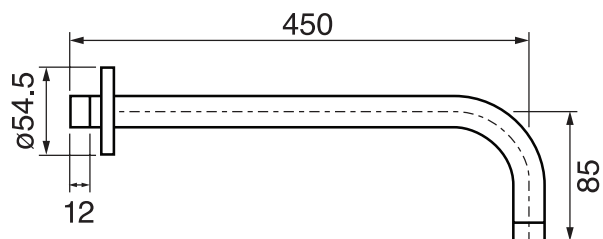

CaBano

Specs Sheet
Fiche technique

CITY #34SD57

Round Shower Design – 2 outlets
Système de douche design rond – 2 sorties

 .99 Chrome

#PBD50CC888

Pressure balance valve with push button diverter

- Integrated service stops, filters & back-flow preventers
- Easy control handle with temperature & flow control
- Can support two shower functions
- 5.6 GPM (21.2 L/min.)
- Extension kit available

City #34154T

Trim for rough-in PBD50CC888

Order PBD50CC888 rough-in separately
7¹/₂" diameter

Finish: Chrome (#99)

#6018

18" shower arm with round flange

1/2" Male NPT inlet
Sliding flange

Finish: Chrome (#99)

#6026

8" round thin rain head

4 mm in thickness
Easy clean nozzles
High polished stainless steel
2.5 GPM (9.5 L/min.)

Finish: Chrome (#99)

Razz #75147

Shower rail kit

Includes bar, hose and hand shower
3 position spray with massage
Easy clean nozzles
Flow restricted to 1.5 GPM (5.7 L/min.)