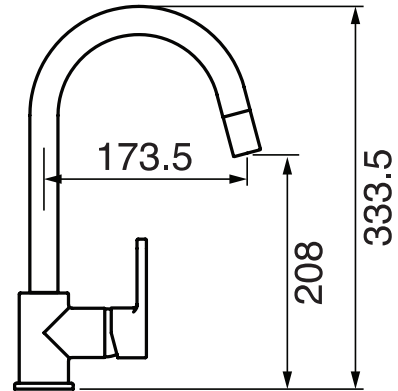

City #34781

Kitchen faucet

Pull down aerator
Swivel spout
1.75 GPM (6.6 L/min.)

Finish: Chrome (#99)