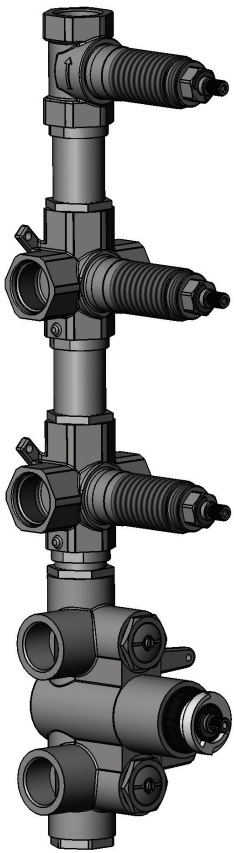

ARONA #33SD33C

Square Shower Design – 3 outlets
Système de douche design carré – 3 sorties

 .99 Chrome

#om014

3/4" Thermostatic with 3 flow controls

Can add independent flow control
Integrated service stops, filters & back-flow preventers
13 GPM (49.2 L/min.)

#6007

6" ceiling arm with square flange

1/2" Male NPT inlet
Sliding flange

Finish: Chrome (#99)

Kuky #6063

Square with rounded corners rain head

15 mm in thickness
Easy clean nozzles
ABS chrome plated
2.5 GPM (9.5 L/min.)

Finish: Chrome (#99)

#75117

Shower rail kit

Includes bar, hose and hand shower
Single spray hand shower
Easy clean nozzles
2 GPM (7.5 L/min.)

Finish: Chrome (#99)

Lina #6029

Wall supply elbow

1/2" male NPT inlet
Easy slide installation

Finish: Chrome (#99)

Spin #6148

Body spray

1.5 GPM (5.7 L/min.)

Finish: Chrome (#99)