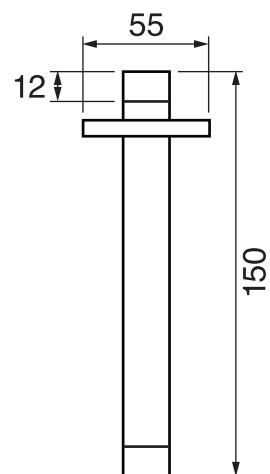

ARONA #33SD33C

Square Shower Design – 3 outlets
Système de douche design carré – 3 sorties

 .99 Chrome

#om014

3/4" Thermostatic with 3 flow controls

Can add independent flow control
Integrated service stops, filters & back-flow preventers
13 GPM (49.2 L/min.)

#6007

6" ceiling arm with square flange

1/2" Male NPT inlet
Sliding flange

Finish: Chrome (#99)

Kuky #6063

Square with rounded corners rain head

15 mm in thickness
Easy clean nozzles
ABS chrome plated
2.5 GPM (9.5 L/min.)

Finish: Chrome (#99)

#75117

Shower rail kit

Includes bar, hose and hand shower
Single spray hand shower
Easy clean nozzles
2 GPM (7.5 L/min.)

Finish: Chrome (#99)

Lina #6029

Wall supply elbow

1/2" male NPT inlet
Easy slide installation

Finish: Chrome (#99)

Spin #6148

Body spray

1.5 GPM (5.7 L/min.)

Finish: Chrome (#99)