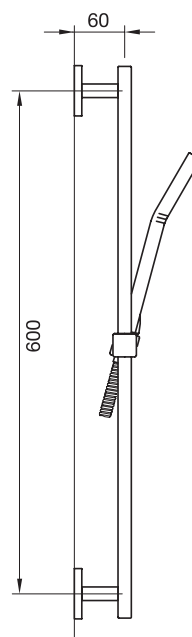

ARONA #33SD33C

Square Shower Design – 3 outlets
Système de douche design carré – 3 sorties

 .99 Chrome

#om014

3/4" Thermostatic with 3 flow controls

Can add independent flow control
Integrated service stops, filters & back-flow preventers
13 GPM (49.2 L/min.)

#6007

6" ceiling arm with square flange

1/2" Male NPT inlet
Sliding flange

Finish: Chrome (#99)

Kuky #6063

Square with rounded corners rain head

15 mm in thickness
Easy clean nozzles
ABS chrome plated
2.5 GPM (9.5 L/min.)

Finish: Chrome (#99)

#75117

Shower rail kit

Includes bar, hose and hand shower
Single spray hand shower
Easy clean nozzles
2 GPM (7.5 L/min.)

Finish: Chrome (#99)

Lina #6029

Wall supply elbow

1/2" male NPT inlet
Easy slide installation

Finish: Chrome (#99)

Spin #6148

Body spray

1.5 GPM (5.7 L/min.)

Finish: Chrome (#99)