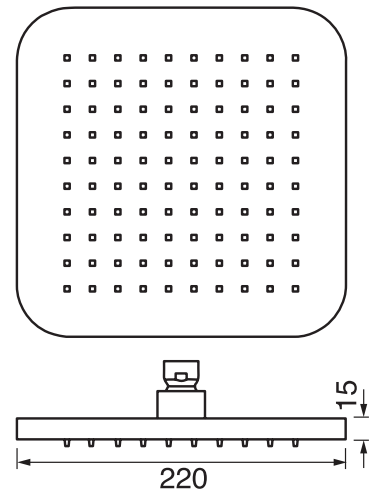

ARONA #33SD33C

Square Shower Design – 3 outlets
Système de douche design carré – 3 sorties

 .99 Chrome

#om014

3/4" Thermostatic with 3 flow controls

Can add independent flow control
Integrated service stops, filters & back-flow preventers
13 GPM (49.2 L/min.)

#6007

6" ceiling arm with square flange

1/2" Male NPT inlet
Sliding flange

Finish: Chrome (#99)

Kuky #6063

Square with rounded corners rain head

15 mm in thickness
Easy clean nozzles
ABS chrome plated
2.5 GPM (9.5 L/min.)

Finish: Chrome (#99)

#75117

Shower rail kit

Includes bar, hose and hand shower
Single spray hand shower
Easy clean nozzles
2 GPM (7.5 L/min.)

Finish: Chrome (#99)

Lina #6029

Wall supply elbow

1/2" male NPT inlet
Easy slide installation