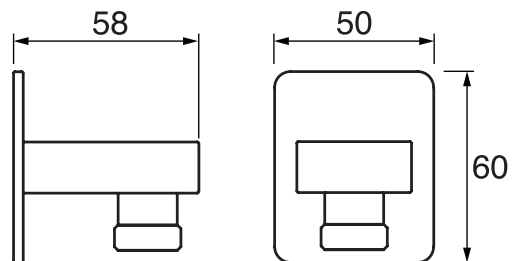

Finish: Chrome (#99)

#75117

Shower rail kit

Includes bar, hose and hand shower
Single spray hand shower
Easy clean nozzles
2 GPM (7.5 L/min.)

Finish: Chrome (#99)

Lina #6029

Wall supply elbow

1/2" male NPT inlet
Easy slide installation