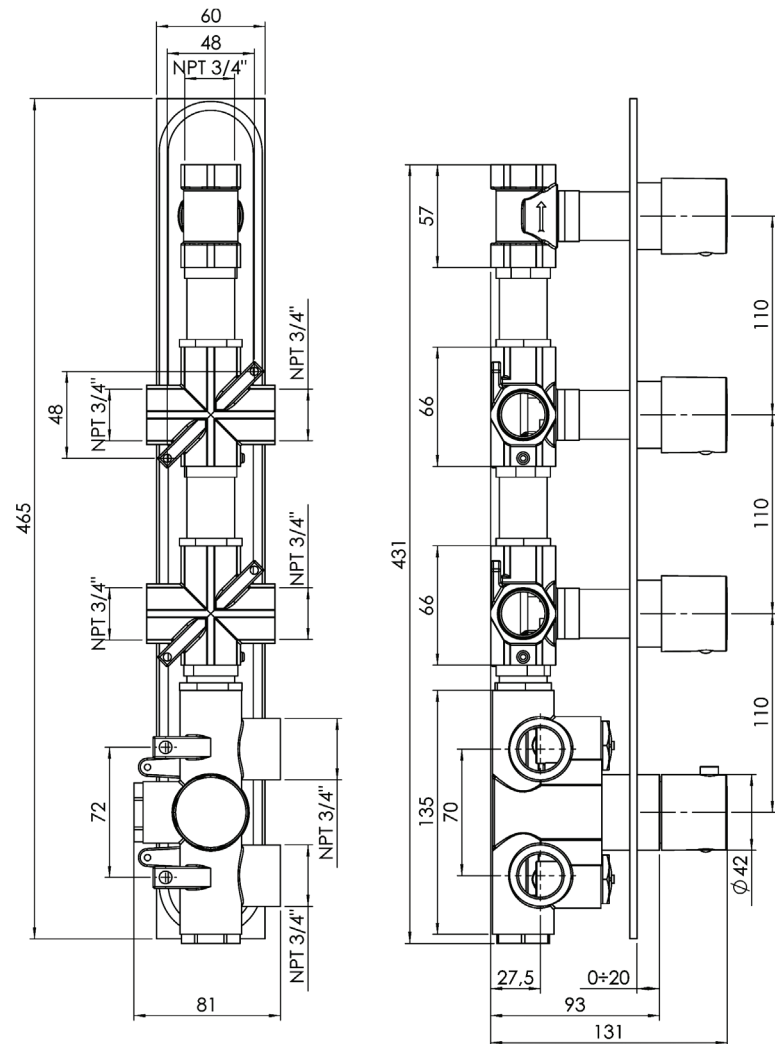

ARONA #33SD33C

Square Shower Design – 3 outlets
Système de douche design carré – 3 sorties

 .99 Chrome

#om014

3/4" Thermostatic with 3 flow controls

Can add independent flow control
Integrated service stops, filters & back-flow preventers
13 GPM (49.2 L/min.)

#6007

6" ceiling arm with square flange

1/2" Male NPT inlet
Sliding flange

Finish: Chrome (#99)

Kuky #6063

Square with rounded corners rain head

15 mm in thickness
Easy clean nozzles
ABS chrome plated
2.5 GPM (9.5 L/min.)

Finish: Chrome (#99)

#75117

Shower rail kit

Includes bar, hose and hand shower
Single spray hand shower
Easy clean nozzles
2 GPM (7.5 L/min.)

Finish: Chrome (#99)

Lina #6029

Wall supply elbow

1/2" male NPT inlet
Easy slide installation

Finish: Chrome (#99)

Spin #6148

Body spray

1.5 GPM (5.7 L/min.)

Finish: Chrome (#99)