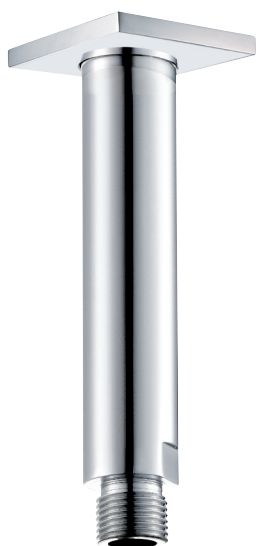

ARONA #33SD33C

Square Shower Design – 3 outlets
Système de douche design carré – 3 sorties

 .99 Chrome

#om014

3/4" Thermostatic with 3 flow controls

Can add independent flow control
Integrated service stops, filters & back-flow preventers
13 GPM (49.2 L/min.)

#6007

6" ceiling arm with square flange

1/2" Male NPT inlet
Sliding flange

Finish: Chrome (#99)

Kuky #6063

Square with rounded corners rain head

15 mm in thickness
Easy clean nozzles
ABS chrome plated
2.5 GPM (9.5 L/min.)

Finish: Chrome (#99)

#75117

Shower rail kit

Includes bar, hose and hand shower
Single spray hand shower
Easy clean nozzles
2 GPM (7.5 L/min.)

Finish: Chrome (#99)

Lina #6029

Wall supply elbow

1/2" male NPT inlet
Easy slide installation

Finish: Chrome (#99)

Spin #6148

Body spray

1.5 GPM (5.7 L/min.)

Finish: Chrome (#99)