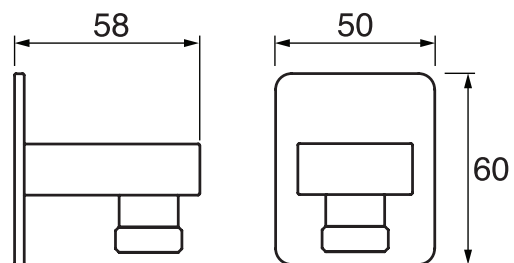

## Lina #6029

Wall supply elbow

1/2" male NPT inlet  
Easy slide installation

Finish: Chrome (#99)