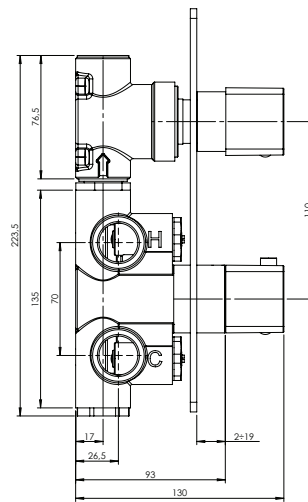

## ARONA #33SD32C

Square Shower Design – 2 outlets  
Système de douche design carré – 2 sorties

 .99 Chrome

## #om021

3/4" Thermostatic with 2 way diverter

Can add independent flow control  
Integrated service stops, filters & back-flow preventers  
Rough-in can be mounted horizontally or vertically  
12 GPM (45.4 L/min.)

## Arona #33021T

Trim for rough-in om021

Order om021 rough-in separately  
2<sup>5</sup>/<sub>8</sub>" x 9<sup>7</sup>/<sub>8</sub>"

Finish: Chrome (#99)

## Kuky #6063

Square with rounded corners rain head

15 mm in thickness  
Easy clean nozzles  
ABS chrome plated  
2.5 GPM (9.5 L/min.)

Finish: Chrome (#99)