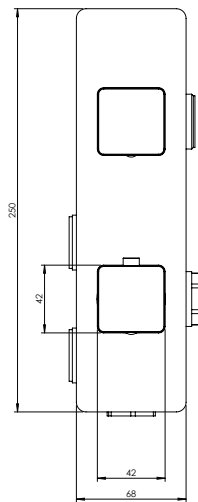

## ARONA #33SD32C

Square Shower Design – 2 outlets  
Système de douche design carré – 2 sorties

 .99 Chrome

## #om021

3/4" Thermostatic with 2 way diverter

Can add independent flow control  
Integrated service stops, filters & back-flow preventers  
Rough-in can be mounted horizontally or vertically  
12 GPM (45.4 L/min.)

## Arona #33021T

Trim for rough-in om021

Order om021 rough-in separately  
2<sup>5</sup>/<sub>8</sub>" x 9<sup>7</sup>/<sub>8</sub>"

Finish: Chrome (#99)

## Kuky #6063

Square with rounded corners rain head

15 mm in thickness  
Easy clean nozzles  
ABS chrome plated  
2.5 GPM (9.5 L/min.)

Finish: Chrome (#99)