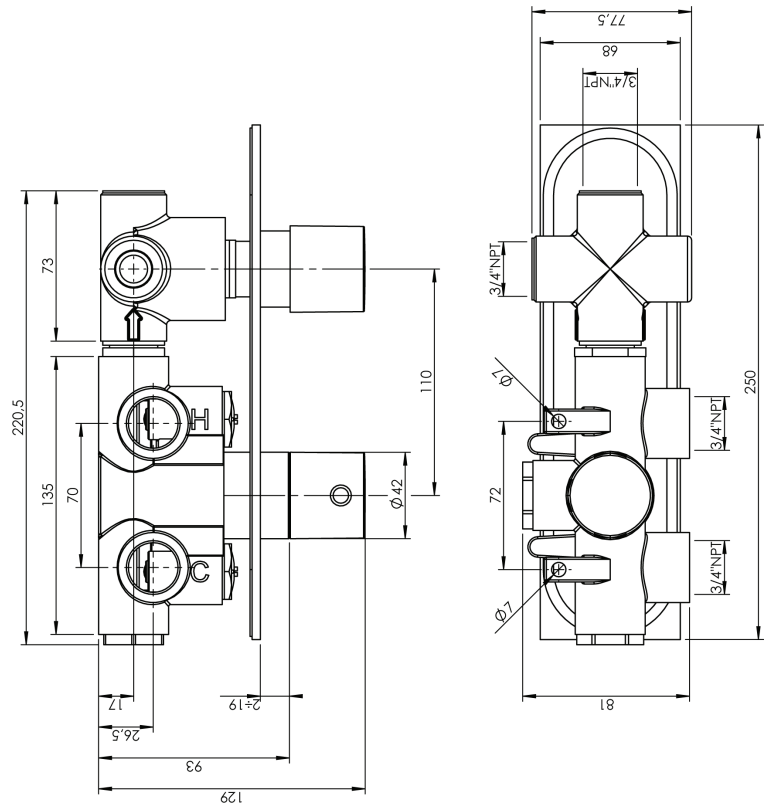

## ARONA #33SD32C

Square Shower Design – 2 outlets  
Système de douche design carré – 2 sorties

 .99 Chrome

## #om021

3/4" Thermostatic with 2 way diverter

Can add independent flow control  
Integrated service stops, filters & back-flow preventers  
Rough-in can be mounted horizontally or vertically  
12 GPM (45.4 L/min.)

## Arona #33021T

Trim for rough-in om021

Order om021 rough-in separately  
2<sup>5</sup>/<sub>8</sub>" x 9<sup>7</sup>/<sub>8</sub>"

Finish: Chrome (#99)

## Kuky #6063

Square with rounded corners rain head

15 mm in thickness  
Easy clean nozzles  
ABS chrome plated  
2.5 GPM (9.5 L/min.)

Finish: Chrome (#99)