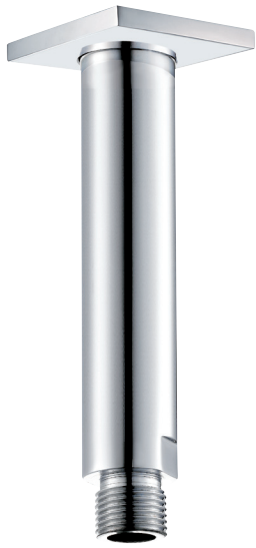

## ARONA #33SD32C

Square Shower Design – 2 outlets  
Système de douche design carré – 2 sorties

 .99 Chrome

## Arona #33021T

Trim for rough-in om021

Order om021 rough-in separately  
2<sup>5</sup>/<sub>8</sub>" x 9<sup>7</sup>/<sub>8</sub>"

Finish: Chrome (#99)

## #6007

6" ceiling arm with square flange

1/2" Male NPT inlet  
Sliding flange

Finish: Chrome (#99)

## Kuky #6063

Square with rounded corners rain head

15 mm in thickness  
Easy clean nozzles  
ABS chrome plated  
2.5 GPM (9.5 L/min.)

Finish: Chrome (#99)