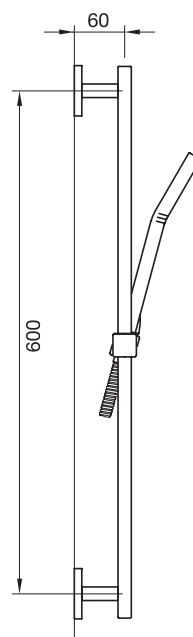

#75117

Shower rail kit

Includes bar, hose and hand shower
Single spray hand shower
Easy clean nozzles
2 GPM (7.5 L/min.)

Finish: Chrome (#99)