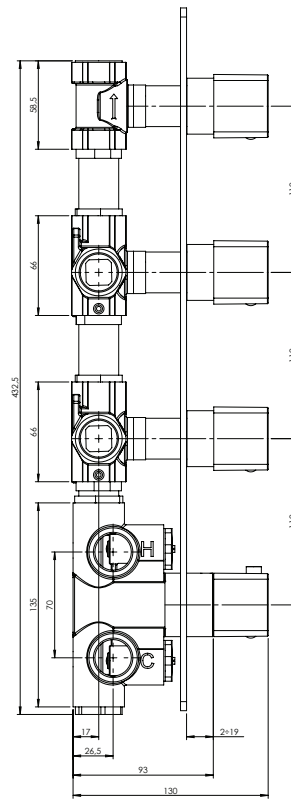

ARONA #33SD31

Square Shower Design – 3 outlets
Système de douche design carré – 3 sorties

 .99 Chrome

#om014

3/4" Thermostatic with 3 flow controls

Can add independent flow control
Integrated service stops, filters & back-flow preventers
13 GPM (49.2 L/min.)

Arona #33014T

Trim for rough-in om014

Order om014 rough-in separately
2³/₈" x 1⁸/₄"

Finish: Chrome (#99)

#6019

18" shower arm with square flange

1/2" Male NPT inlet
Sliding flange

Finish: Chrome (#99)

Kuky #6063

Square with rounded corners rain head

15 mm in thickness
Easy clean nozzles
ABS chrome plated
2.5 GPM (9.5 L/min.)

Finish: Chrome (#99)

#75117

Shower rail kit

Includes bar, hose and hand shower
Single spray hand shower
Easy clean nozzles
2 GPM (7.5 L/min.)

Finish: Chrome (#99)

Lina #6029

Wall supply elbow

1/2" male NPT inlet
Easy slide installation

Finish: Chrome (#99)

Kuky #6048

Flush mount body spray

Directional head
Easy clean nozzles
1.5 GPM (5.7 L/min.)