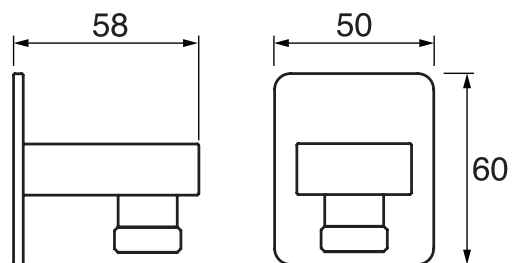

Arona #33014T

Trim for rough-in om014

Order om014 rough-in separately
2³/₈" x 1⁸/₄"

Finish: Chrome (#99)

#6019

18" shower arm with square flange

1/2" Male NPT inlet
Sliding flange

Finish: Chrome (#99)

Kuky #6063

Square with rounded corners rain head

15 mm in thickness
Easy clean nozzles
ABS chrome plated
2.5 GPM (9.5 L/min.)

Finish: Chrome (#99)

#75117

Shower rail kit

Includes bar, hose and hand shower
Single spray hand shower
Easy clean nozzles
2 GPM (7.5 L/min.)

Finish: Chrome (#99)

Lina #6029

Wall supply elbow

1/2" male NPT inlet
Easy slide installation

Finish: Chrome (#99)

Kuky #6048

Flush mount body spray

Directional head
Easy clean nozzles
1.5 GPM (5.7 L/min.)