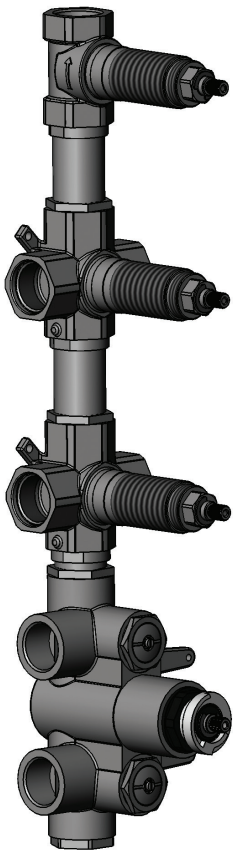

ARONA #33SD31

Square Shower Design – 3 outlets
Système de douche design carré – 3 sorties

 .99 Chrome

#om014

3/4" Thermostatic with 3 flow controls

Can add independent flow control
Integrated service stops, filters & back-flow preventers
13 GPM (49.2 L/min.)

Arona #33014T

Trim for rough-in om014

Order om014 rough-in separately
2³/₈" x 1⁸/₄"

Finish: Chrome (#99)

#6019

18" shower arm with square flange

1/2" Male NPT inlet
Sliding flange

Finish: Chrome (#99)

Kuky #6063

Square with rounded corners rain head

15 mm in thickness
Easy clean nozzles
ABS chrome plated
2.5 GPM (9.5 L/min.)

Finish: Chrome (#99)

#75117

Shower rail kit

Includes bar, hose and hand shower
Single spray hand shower
Easy clean nozzles
2 GPM (7.5 L/min.)

Finish: Chrome (#99)

Lina #6029

Wall supply elbow

1/2" male NPT inlet
Easy slide installation

Finish: Chrome (#99)

Kuky #6048

Flush mount body spray

Directional head
Easy clean nozzles
1.5 GPM (5.7 L/min.)