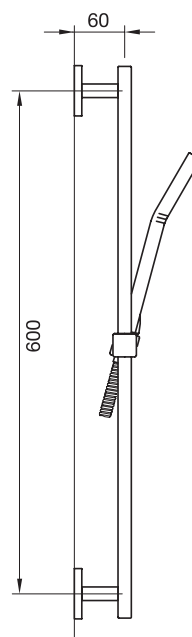

ARONA #33SD31

Square Shower Design – 3 outlets
Système de douche design carré – 3 sorties

 .99 Chrome

#om014

3/4" Thermostatic with 3 flow controls

Can add independent flow control
Integrated service stops, filters & back-flow preventers
13 GPM (49.2 L/min.)

Arona #33014T

Trim for rough-in om014

Order om014 rough-in separately
2³/₈" x 1⁸/₄"

Finish: Chrome (#99)

#6019

18" shower arm with square flange

1/2" Male NPT inlet
Sliding flange

Finish: Chrome (#99)

Kuky #6063

Square with rounded corners rain head

15 mm in thickness
Easy clean nozzles
ABS chrome plated
2.5 GPM (9.5 L/min.)

Finish: Chrome (#99)

#75117

Shower rail kit

Includes bar, hose and hand shower
Single spray hand shower
Easy clean nozzles
2 GPM (7.5 L/min.)

Finish: Chrome (#99)

Lina #6029

Wall supply elbow

1/2" male NPT inlet
Easy slide installation

Finish: Chrome (#99)

Kuky #6048

Flush mount body spray

Directional head
Easy clean nozzles
1.5 GPM (5.7 L/min.)