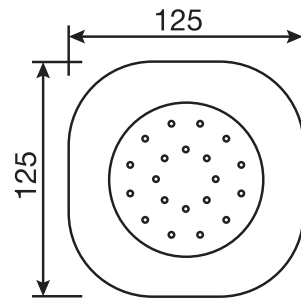

Arona #33014T

Trim for rough-in om014

Order om014 rough-in separately
2³/₈" x 1⁸/₄"

Finish: Chrome (#99)

#6019

18" shower arm with square flange

1/2" Male NPT inlet
Sliding flange

Finish: Chrome (#99)

Kuky #6063

Square with rounded corners rain head

15 mm in thickness
Easy clean nozzles
ABS chrome plated
2.5 GPM (9.5 L/min.)

Finish: Chrome (#99)

#75117

Shower rail kit

Includes bar, hose and hand shower
Single spray hand shower
Easy clean nozzles
2 GPM (7.5 L/min.)

Finish: Chrome (#99)

Lina #6029

Wall supply elbow

1/2" male NPT inlet
Easy slide installation

Finish: Chrome (#99)

Kuky #6048

Flush mount body spray

Directional head
Easy clean nozzles
1.5 GPM (5.7 L/min.)