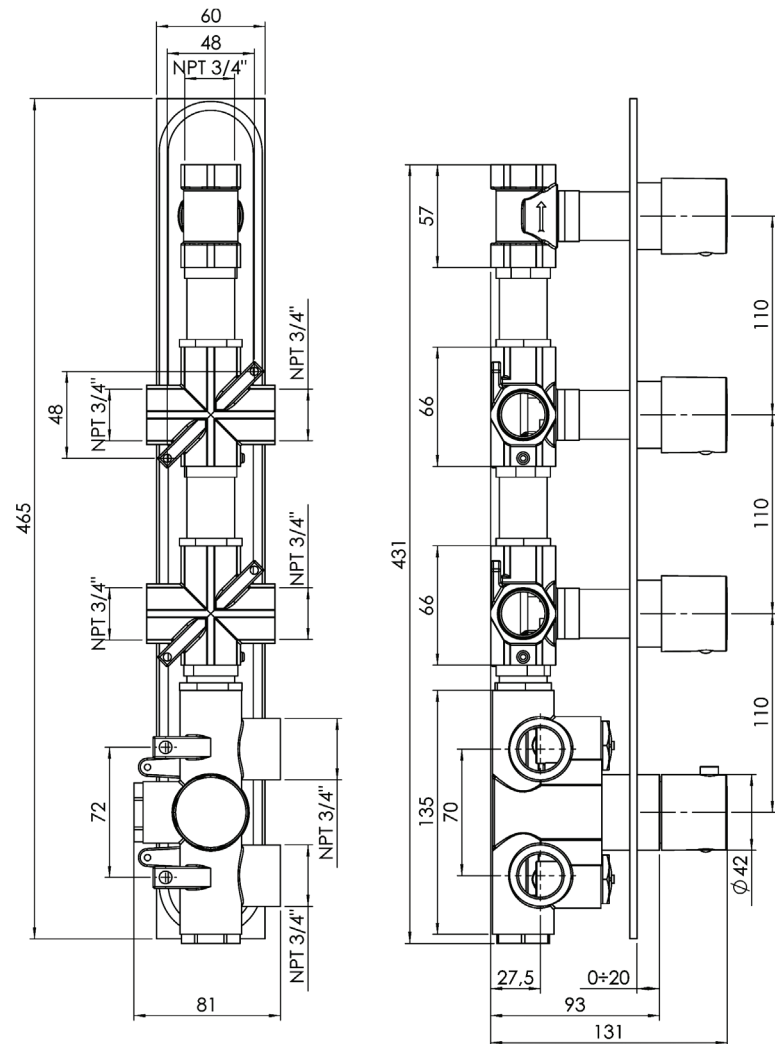

ARONA #33SD31

Square Shower Design – 3 outlets
Système de douche design carré – 3 sorties

 .99 Chrome

#om014

3/4" Thermostatic with 3 flow controls

Can add independent flow control
Integrated service stops, filters & back-flow preventers
13 GPM (49.2 L/min.)

Arona #33014T

Trim for rough-in om014

Order om014 rough-in separately
2³/₈" x 1⁸/₄"

Finish: Chrome (#99)

#6019

18" shower arm with square flange

1/2" Male NPT inlet
Sliding flange

Finish: Chrome (#99)

Kuky #6063

Square with rounded corners rain head

15 mm in thickness
Easy clean nozzles
ABS chrome plated
2.5 GPM (9.5 L/min.)

Finish: Chrome (#99)

#75117

Shower rail kit

Includes bar, hose and hand shower
Single spray hand shower
Easy clean nozzles
2 GPM (7.5 L/min.)

Finish: Chrome (#99)

Lina #6029

Wall supply elbow

1/2" male NPT inlet
Easy slide installation

Finish: Chrome (#99)

Kuky #6048

Flush mount body spray

Directional head
Easy clean nozzles
1.5 GPM (5.7 L/min.)