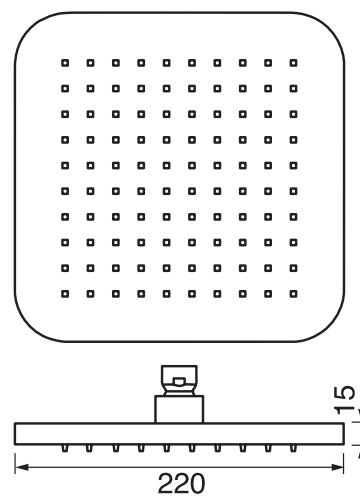

ARONA #33SD31

Square Shower Design – 3 outlets
Système de douche design carré – 3 sorties

 .99 Chrome

#om014

3/4" Thermostatic with 3 flow controls

Can add independent flow control
Integrated service stops, filters & back-flow preventers
13 GPM (49.2 L/min.)

Arona #33014T

Trim for rough-in om014

Order om014 rough-in separately
2³/₈" x 1⁸/₄"

Finish: Chrome (#99)

#6019

18" shower arm with square flange

1/2" Male NPT inlet
Sliding flange

Finish: Chrome (#99)

Kuky #6063

Square with rounded corners rain head

15 mm in thickness
Easy clean nozzles
ABS chrome plated
2.5 GPM (9.5 L/min.)

Finish: Chrome (#99)

#75117

Shower rail kit

Includes bar, hose and hand shower
Single spray hand shower
Easy clean nozzles
2 GPM (7.5 L/min.)