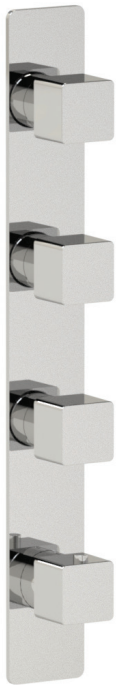

ARONA #33SD31

Square Shower Design – 3 outlets
Système de douche design carré – 3 sorties

 .99 Chrome

#om014

3/4" Thermostatic with 3 flow controls

Can add independent flow control
Integrated service stops, filters & back-flow preventers
13 GPM (49.2 L/min.)

Arona #33014T

Trim for rough-in om014

Order om014 rough-in separately
2³/₈" x 1⁸/₄"

Finish: Chrome (#99)

#6019

18" shower arm with square flange

1/2" Male NPT inlet
Sliding flange

Finish: Chrome (#99)

Kuky #6063

Square with rounded corners rain head

15 mm in thickness
Easy clean nozzles
ABS chrome plated
2.5 GPM (9.5 L/min.)

Finish: Chrome (#99)

#75117

Shower rail kit

Includes bar, hose and hand shower
Single spray hand shower
Easy clean nozzles
2 GPM (7.5 L/min.)

Finish: Chrome (#99)

Lina #6029

Wall supply elbow

1/2" male NPT inlet
Easy slide installation

Finish: Chrome (#99)

Kuky #6048

Flush mount body spray

Directional head
Easy clean nozzles
1.5 GPM (5.7 L/min.)