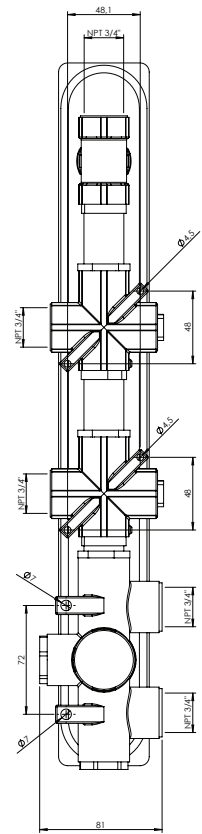

ARONA #33SD31

Square Shower Design – 3 outlets
Système de douche design carré – 3 sorties

 .99 Chrome

#om014

3/4" Thermostatic with 3 flow controls

Can add independent flow control
Integrated service stops, filters & back-flow preventers
13 GPM (49.2 L/min.)

Arona #33014T

Trim for rough-in om014

Order om014 rough-in separately
2³/₈" x 1⁸/₄"

Finish: Chrome (#99)

#6019

18" shower arm with square flange

1/2" Male NPT inlet
Sliding flange

Finish: Chrome (#99)

Kuky #6063

Square with rounded corners rain head

15 mm in thickness
Easy clean nozzles
ABS chrome plated
2.5 GPM (9.5 L/min.)

Finish: Chrome (#99)

#75117

Shower rail kit

Includes bar, hose and hand shower
Single spray hand shower
Easy clean nozzles
2 GPM (7.5 L/min.)

Finish: Chrome (#99)

Lina #6029

Wall supply elbow

1/2" male NPT inlet
Easy slide installation

Finish: Chrome (#99)

Kuky #6048

Flush mount body spray

Directional head
Easy clean nozzles
1.5 GPM (5.7 L/min.)