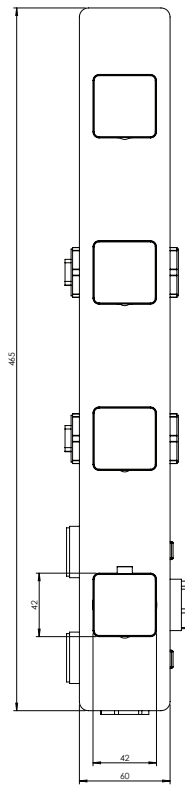

ARONA #33SD31

Square Shower Design – 3 outlets
Système de douche design carré – 3 sorties

 .99 Chrome

#om014

3/4" Thermostatic with 3 flow controls

Can add independent flow control
Integrated service stops, filters & back-flow preventers
13 GPM (49.2 L/min.)

Arona #33014T

Trim for rough-in om014

Order om014 rough-in separately
2³/₈" x 1⁸/₄"

Finish: Chrome (#99)

#6019

18" shower arm with square flange

1/2" Male NPT inlet
Sliding flange

Finish: Chrome (#99)

Kuky #6063

Square with rounded corners rain head

15 mm in thickness
Easy clean nozzles
ABS chrome plated
2.5 GPM (9.5 L/min.)

Finish: Chrome (#99)

#75117

Shower rail kit

Includes bar, hose and hand shower
Single spray hand shower
Easy clean nozzles
2 GPM (7.5 L/min.)

Finish: Chrome (#99)

Lina #6029

Wall supply elbow

1/2" male NPT inlet
Easy slide installation

Finish: Chrome (#99)

Kuky #6048

Flush mount body spray

Directional head
Easy clean nozzles
1.5 GPM (5.7 L/min.)