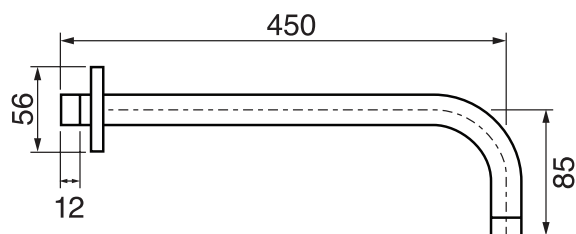

ARONA #33SD31

Square Shower Design – 3 outlets
Système de douche design carré – 3 sorties

 .99 Chrome

#om014

3/4" Thermostatic with 3 flow controls

Can add independent flow control
Integrated service stops, filters & back-flow preventers
13 GPM (49.2 L/min.)

Arona #33014T

Trim for rough-in om014

Order om014 rough-in separately
2³/₈" x 1⁸/₄"

Finish: Chrome (#99)

#6019

18" shower arm with square flange

1/2" Male NPT inlet
Sliding flange

Finish: Chrome (#99)

Kuky #6063

Square with rounded corners rain head

15 mm in thickness
Easy clean nozzles
ABS chrome plated
2.5 GPM (9.5 L/min.)

Finish: Chrome (#99)

#75117

Shower rail kit

Includes bar, hose and hand shower
Single spray hand shower
Easy clean nozzles
2 GPM (7.5 L/min.)

Finish: Chrome (#99)

Lina #6029

Wall supply elbow

1/2" male NPT inlet
Easy slide installation

Finish: Chrome (#99)

Kuky #6048

Flush mount body spray

Directional head
Easy clean nozzles
1.5 GPM (5.7 L/min.)