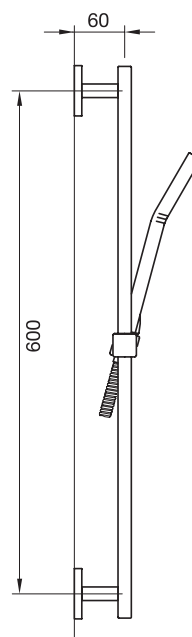

ARONA #33SD30

Square Shower Design – 2 outlets
Système de douche design carré – 2 sorties

 .99 Chrome

#om013

3/4" Thermostatic with 2 flow controls

Can add independent flow control
Integrated service stops, filters & back-flow preventers
Rough-in can be mounted horizontally or vertically
13 GPM (49.2 L/min.)

Arona #33013T

Trim for rough-in om013

Order om013 rough-in separately
2³/₈" x 14¹/₈"

Finish: Chrome (#99)

#6019

18" shower arm with square flange

1/2" Male NPT inlet
Sliding flange

Finish: Chrome (#99)

Kuky #6063

Square with rounded corners rain head

15 mm in thickness
Easy clean nozzles
ABS chrome plated
2.5 GPM (9.5 L/min.)

Finish: Chrome (#99)

#75117

Shower rail kit

Includes bar, hose and hand shower
Single spray hand shower
Easy clean nozzles
2 GPM (7.5 L/min.)

Finish: Chrome (#99)

Lina #6029

Wall supply elbow

1/2" male NPT inlet
Easy slide installation

Finish: Chrome (#99)