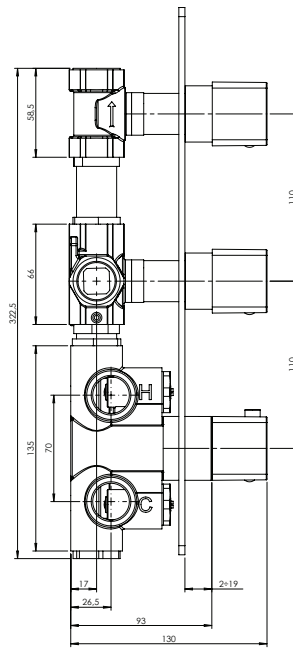

ARONA #33SD30

Square Shower Design – 2 outlets
Système de douche design carré – 2 sorties

 .99 Chrome

#om013

3/4" Thermostatic with 2 flow controls

Can add independent flow control
Integrated service stops, filters & back-flow preventers
Rough-in can be mounted horizontally or vertically
13 GPM (49.2 L/min.)

Arona #33013T

Trim for rough-in om013

Order om013 rough-in separately
2³/₈" x 14¹/₈"

Finish: Chrome (#99)

#6019

18" shower arm with square flange

1/2" Male NPT inlet
Sliding flange

Finish: Chrome (#99)

Kuky #6063

Square with rounded corners rain head

15 mm in thickness
Easy clean nozzles
ABS chrome plated
2.5 GPM (9.5 L/min.)

Finish: Chrome (#99)

#75117

Shower rail kit

Includes bar, hose and hand shower
Single spray hand shower
Easy clean nozzles
2 GPM (7.5 L/min.)

Finish: Chrome (#99)

Lina #6029

Wall supply elbow

1/2" male NPT inlet
Easy slide installation

Finish: Chrome (#99)