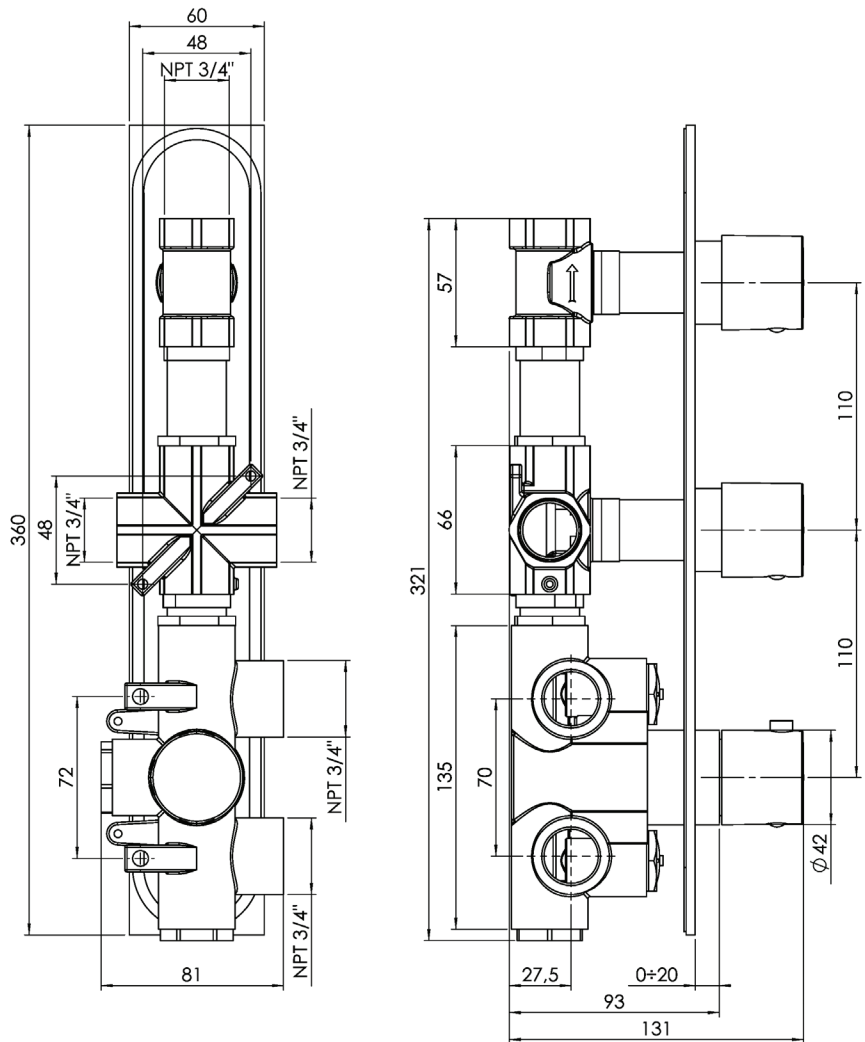

ARONA #33SD30

Square Shower Design – 2 outlets
Système de douche design carré – 2 sorties

 .99 Chrome

#om013

3/4" Thermostatic with 2 flow controls

Can add independent flow control
Integrated service stops, filters & back-flow preventers
Rough-in can be mounted horizontally or vertically
13 GPM (49.2 L/min.)

Arona #33013T

Trim for rough-in om013

Order om013 rough-in separately
2³/₈" x 14¹/₈"

Finish: Chrome (#99)

#6019

18" shower arm with square flange

1/2" Male NPT inlet
Sliding flange

Finish: Chrome (#99)

Kuky #6063

Square with rounded corners rain head

15 mm in thickness
Easy clean nozzles
ABS chrome plated
2.5 GPM (9.5 L/min.)

Finish: Chrome (#99)

#75117

Shower rail kit

Includes bar, hose and hand shower
Single spray hand shower
Easy clean nozzles
2 GPM (7.5 L/min.)

Finish: Chrome (#99)

Lina #6029

Wall supply elbow

1/2" male NPT inlet
Easy slide installation

Finish: Chrome (#99)