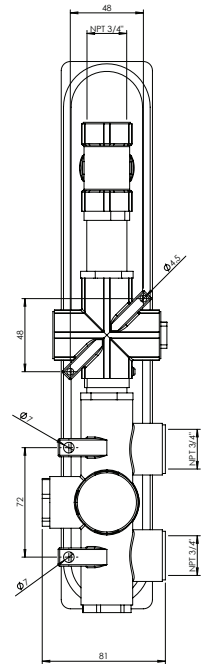

ARONA #33SD30

Square Shower Design – 2 outlets
Système de douche design carré – 2 sorties

 .99 Chrome

#om013

3/4" Thermostatic with 2 flow controls

Can add independent flow control
Integrated service stops, filters & back-flow preventers
Rough-in can be mounted horizontally or vertically
13 GPM (49.2 L/min.)

Arona #33013T

Trim for rough-in om013

Order om013 rough-in separately
2³/₈" x 14¹/₈"

Finish: Chrome (#99)

#6019

18" shower arm with square flange

1/2" Male NPT inlet
Sliding flange

Finish: Chrome (#99)

Kuky #6063

Square with rounded corners rain head

15 mm in thickness
Easy clean nozzles
ABS chrome plated
2.5 GPM (9.5 L/min.)

Finish: Chrome (#99)

#75117

Shower rail kit

Includes bar, hose and hand shower
Single spray hand shower
Easy clean nozzles
2 GPM (7.5 L/min.)

Finish: Chrome (#99)

Lina #6029

Wall supply elbow

1/2" male NPT inlet
Easy slide installation

Finish: Chrome (#99)