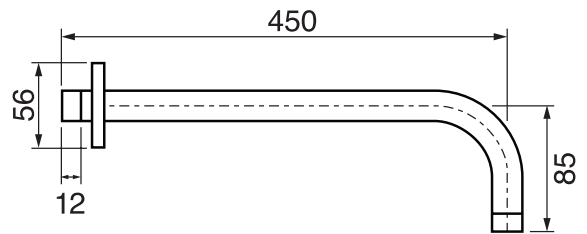

ARONA #33SD30

Square Shower Design – 2 outlets
Système de douche design carré – 2 sorties

 .99 Chrome

#om013

3/4" Thermostatic with 2 flow controls

Can add independent flow control
Integrated service stops, filters & back-flow preventers
Rough-in can be mounted horizontally or vertically
13 GPM (49.2 L/min.)

Arona #33013T

Trim for rough-in om013

Order om013 rough-in separately
2³/₈" x 14¹/₈"

Finish: Chrome (#99)

#6019

18" shower arm with square flange

1/2" Male NPT inlet
Sliding flange

Finish: Chrome (#99)

Kuky #6063

Square with rounded corners rain head

15 mm in thickness
Easy clean nozzles
ABS chrome plated
2.5 GPM (9.5 L/min.)

Finish: Chrome (#99)

#75117

Shower rail kit

Includes bar, hose and hand shower
Single spray hand shower
Easy clean nozzles
2 GPM (7.5 L/min.)

Finish: Chrome (#99)

Lina #6029

Wall supply elbow

1/2" male NPT inlet
Easy slide installation

Finish: Chrome (#99)