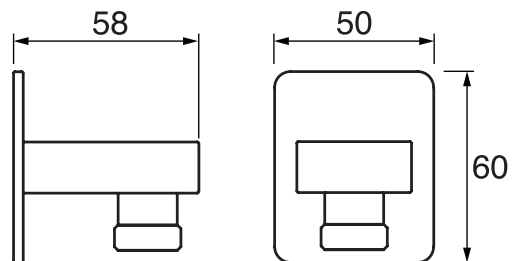

ARONA #33SD30

Square Shower Design – 2 outlets
Système de douche design carré – 2 sorties

 .99 Chrome

#om013

3/4" Thermostatic with 2 flow controls

Can add independent flow control
Integrated service stops, filters & back-flow preventers
Rough-in can be mounted horizontally or vertically
13 GPM (49.2 L/min.)

Arona #33013T

Trim for rough-in om013

Order om013 rough-in separately
2³/₈" x 14¹/₈"

Finish: Chrome (#99)

#6019

18" shower arm with square flange

1/2" Male NPT inlet
Sliding flange

Finish: Chrome (#99)

Kuky #6063

Square with rounded corners rain head

15 mm in thickness
Easy clean nozzles
ABS chrome plated
2.5 GPM (9.5 L/min.)

Finish: Chrome (#99)

#75117

Shower rail kit

Includes bar, hose and hand shower
Single spray hand shower
Easy clean nozzles
2 GPM (7.5 L/min.)

Finish: Chrome (#99)

Lina #6029

Wall supply elbow

1/2" male NPT inlet
Easy slide installation

Finish: Chrome (#99)