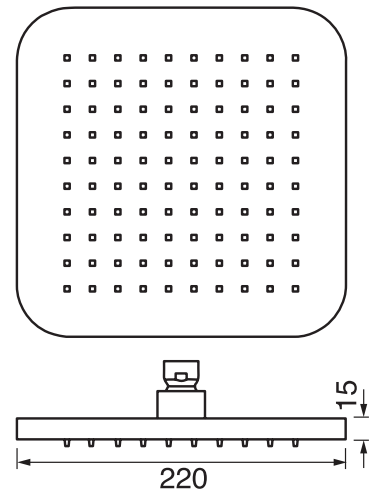

ARONA #33SD30

Square Shower Design – 2 outlets
Système de douche design carré – 2 sorties

 .99 Chrome

#om013

3/4" Thermostatic with 2 flow controls

Can add independent flow control
Integrated service stops, filters & back-flow preventers
Rough-in can be mounted horizontally or vertically
13 GPM (49.2 L/min.)

Arona #33013T

Trim for rough-in om013

Order om013 rough-in separately
2³/₈" x 14¹/₈"

Finish: Chrome (#99)

#6019

18" shower arm with square flange

1/2" Male NPT inlet
Sliding flange

Finish: Chrome (#99)

Kuky #6063

Square with rounded corners rain head

15 mm in thickness
Easy clean nozzles
ABS chrome plated
2.5 GPM (9.5 L/min.)

Finish: Chrome (#99)

#75117

Shower rail kit

Includes bar, hose and hand shower
Single spray hand shower
Easy clean nozzles
2 GPM (7.5 L/min.)