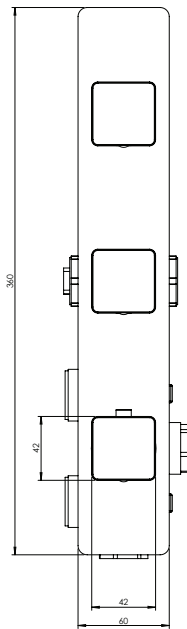

ARONA #33SD30

Square Shower Design – 2 outlets
Système de douche design carré – 2 sorties

 .99 Chrome

#om013

3/4" Thermostatic with 2 flow controls

Can add independent flow control
Integrated service stops, filters & back-flow preventers
Rough-in can be mounted horizontally or vertically
13 GPM (49.2 L/min.)

Arona #33013T

Trim for rough-in om013

Order om013 rough-in separately
2³/₈" x 14¹/₈"

Finish: Chrome (#99)

#6019

18" shower arm with square flange

1/2" Male NPT inlet
Sliding flange

Finish: Chrome (#99)

Kuky #6063

Square with rounded corners rain head

15 mm in thickness
Easy clean nozzles
ABS chrome plated
2.5 GPM (9.5 L/min.)

Finish: Chrome (#99)

#75117

Shower rail kit

Includes bar, hose and hand shower
Single spray hand shower
Easy clean nozzles
2 GPM (7.5 L/min.)

Finish: Chrome (#99)

Lina #6029

Wall supply elbow

1/2" male NPT inlet
Easy slide installation

Finish: Chrome (#99)