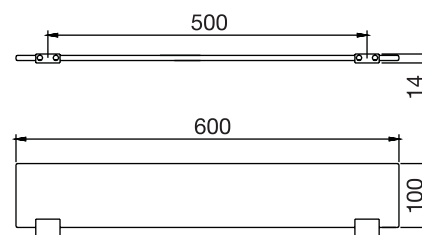

## Element #3317

Glass shelf with frosted glass

Finish: Chrome (#99)