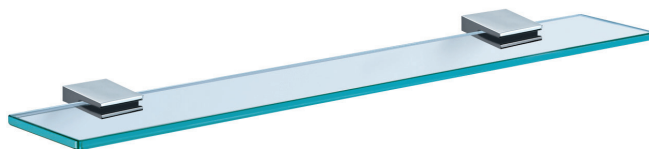

## Element #3317

Glass shelf with frosted glass

Finish: Chrome (#99)