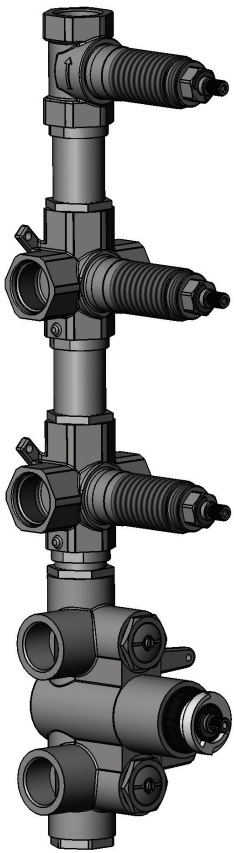

# CaBano

Specs Sheet  
Fiche technique

## SMART #27SD35

Round Shower Design – 3 outlets  
Système de douche design rond – 3 sorties

 .99 Chrome

## #om014

3/4" Thermostatic with 3 flow controls

Can add independent flow control  
Integrated service stops, filters & back-flow preventers  
13 GPM (49.2 L/min.)

## Generation #6068

Wall mount rain head

Wall arm included  
2 function rain shower with rain stream  
Easy clean nozzles  
2 GPM (7.5 L/min.)

Finish: Chrome (#99)