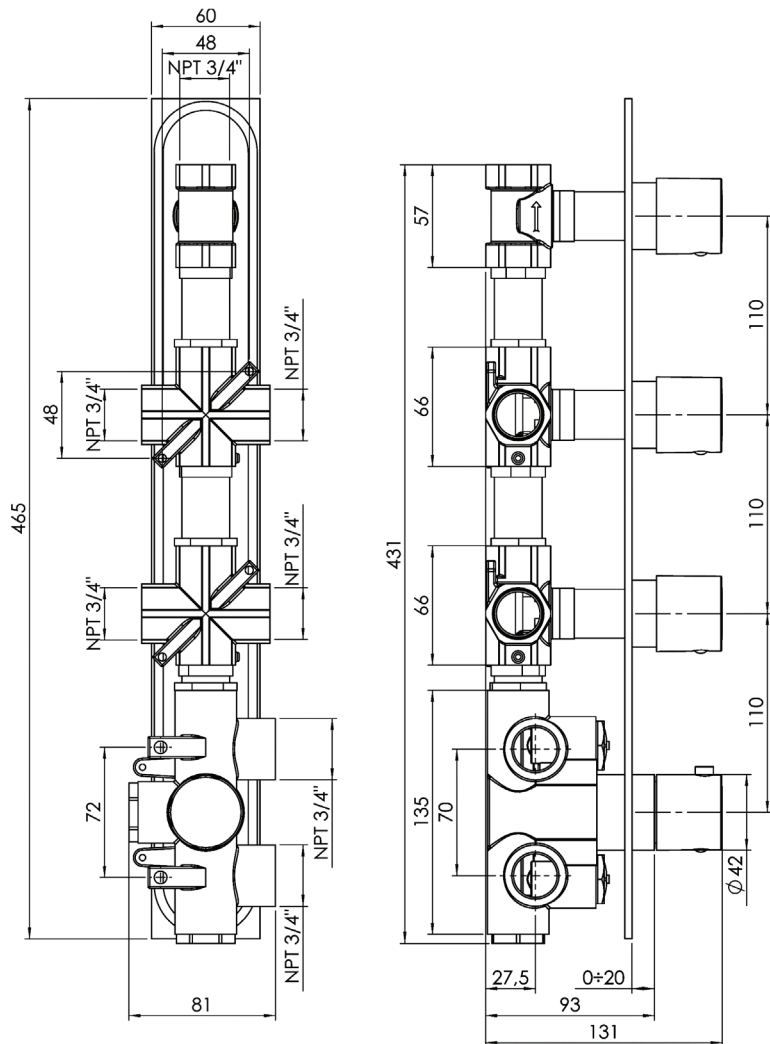

## SMART #27SD35

Round Shower Design – 3 outlets  
Système de douche design rond – 3 sorties

 .99 Chrome

## #om014

3/4" Thermostatic with 3 flow controls

Can add independent flow control  
Integrated service stops, filters & back-flow preventers  
13 GPM (49.2 L/min.)

## Smart #27014RT

Trim for rough-in om014

Order om014 rough-in separately  
2<sup>3</sup>/<sub>8</sub>" x 18<sup>1</sup>/<sub>4</sub>"

Finish: Chrome (#99)

## #75118

Shower rail kit

Includes bar, hose and hand shower  
2 position spray  
Easy clean nozzles  
2.5 GPM (9.5 L/min.)

Finish: Chrome (#99)