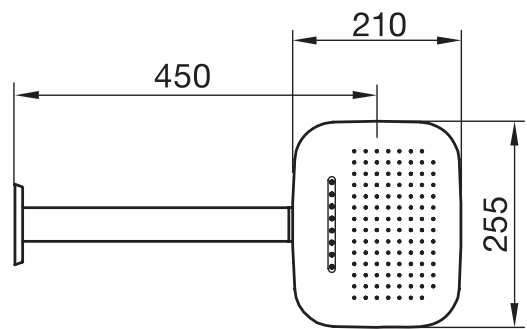

Generation #6068

Wall mount rain head

Wall arm included
2 function rain shower with rain stream
Easy clean nozzles
2 GPM (7.5 L/min.)

Finish: Chrome (#99)