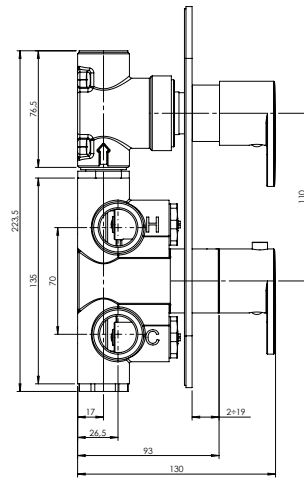

CaBano

Specs Sheet
Fiche technique

SMART #27SD32C

Round Shower Design – 2 outlets
Système de douche design rond – 2 sorties

 .99 Chrome

#om021

3/4" Thermostatic with 2 way diverter

Can add independent flow control
Integrated service stops, filters & back-flow preventers
Rough-in can be mounted horizontally or vertically
12 GPM (45.4 L/min.)

Smart #27021RT

Trim for rough-in om021

Order om021 rough-in separately
2⁵/₈" x 9⁷/₈"

Finish: Chrome (#99)

#6006

6" ceiling arm with round flange

1/2" Male NPT inlet
Sliding flange

Finish: Chrome (#99)

Kuky #6063

Square with rounded corners rain head

15 mm in thickness
Easy clean nozzles
ABS chrome plated
2.5 GPM (9.5 L/min.)

Finish: Chrome (#99)

#75118

Shower rail kit

Includes bar, hose and hand shower
2 position spray
Easy clean nozzles
2.5 GPM (9.5 L/min.)

Finish: Chrome (#99)

#6032

Round wall supply elbow

1/2" female inlet

Finish: Chrome (#99)