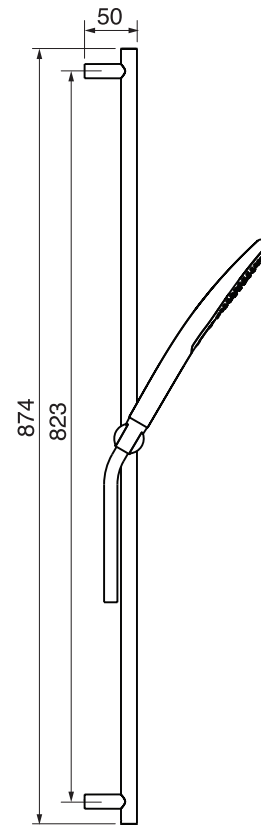

CaBano

Specs Sheet
Fiche technique

SMART #27SD32C

Round Shower Design – 2 outlets
Système de douche design rond – 2 sorties

 .99 Chrome

#om021

3/4" Thermostatic with 2 way diverter

Can add independent flow control
Integrated service stops, filters & back-flow preventers
Rough-in can be mounted horizontally or vertically
12 GPM (45.4 L/min.)

Smart #27021RT

Trim for rough-in om021

Order om021 rough-in separately
2⁵/₈" x 9⁷/₈"

Finish: Chrome (#99)

#6006

6" ceiling arm with round flange

1/2" Male NPT inlet
Sliding flange

Finish: Chrome (#99)

Kuky #6063

Square with rounded corners rain head

15 mm in thickness
Easy clean nozzles
ABS chrome plated
2.5 GPM (9.5 L/min.)

Finish: Chrome (#99)

#75118

Shower rail kit

Includes bar, hose and hand shower
2 position spray
Easy clean nozzles
2.5 GPM (9.5 L/min.)

Finish: Chrome (#99)

#6032

Round wall supply elbow

1/2" female inlet

Finish: Chrome (#99)