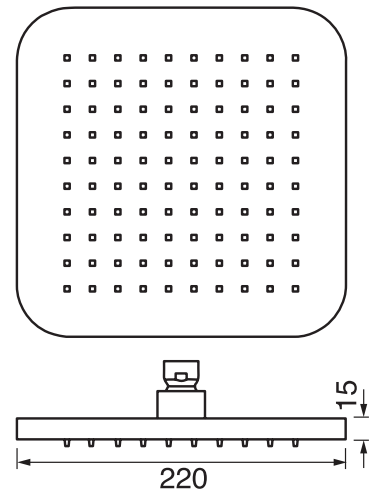

CaBano

Specs Sheet
Fiche technique

SMART #27SD32C

Round Shower Design – 2 outlets
Système de douche design rond – 2 sorties

 .99 Chrome

#om021

3/4" Thermostatic with 2 way diverter

Can add independent flow control
Integrated service stops, filters & back-flow preventers
Rough-in can be mounted horizontally or vertically
12 GPM (45.4 L/min.)

Smart #27021RT

Trim for rough-in om021

Order om021 rough-in separately
2⁵/₈" x 9⁷/₈"

Finish: Chrome (#99)

#6006

6" ceiling arm with round flange

1/2" Male NPT inlet
Sliding flange

Finish: Chrome (#99)

Kuky #6063

Square with rounded corners rain head

15 mm in thickness
Easy clean nozzles
ABS chrome plated
2.5 GPM (9.5 L/min.)

Finish: Chrome (#99)

#75118

Shower rail kit

Includes bar, hose and hand shower
2 position spray
Easy clean nozzles
2.5 GPM (9.5 L/min.)