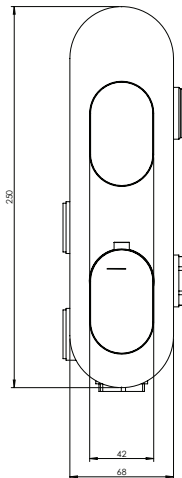

SMART #27SD32

Round Shower Design – 2 outlets
Système de douche design rond – 2 sorties

 .99 Chrome

#om021

3/4" Thermostatic with 2 way diverter

Can add independent flow control
Integrated service stops, filters & back-flow preventers
Rough-in can be mounted horizontally or vertically
12 GPM (45.4 L/min.)

Smart #27021RT

Trim for rough-in om021

Order om021 rough-in separately
2⁵/₈" x 9⁷/₈"

Finish: Chrome (#99)

#6018

18" shower arm with round flange

1/2" Male NPT inlet
Sliding flange

Finish: Chrome (#99)

Kuky #6063

Square with rounded corners rain head

15 mm in thickness
Easy clean nozzles
ABS chrome plated
2.5 GPM (9.5 L/min.)

Finish: Chrome (#99)

#75118

Shower rail kit

Includes bar, hose and hand shower
2 position spray
Easy clean nozzles
2.5 GPM (9.5 L/min.)

Finish: Chrome (#99)

#6032

Round wall supply elbow

1/2" female inlet

Finish: Chrome (#99)