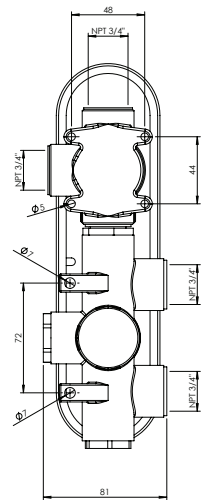

SMART #27SD32

Round Shower Design – 2 outlets
Système de douche design rond – 2 sorties

 .99 Chrome

#om021

3/4" Thermostatic with 2 way diverter

Can add independent flow control
Integrated service stops, filters & back-flow preventers
Rough-in can be mounted horizontally or vertically
12 GPM (45.4 L/min.)

Smart #27021RT

Trim for rough-in om021

Order om021 rough-in separately
2⁵/₈" x 9⁷/₈"

Finish: Chrome (#99)

#6018

18" shower arm with round flange

1/2" Male NPT inlet
Sliding flange

Finish: Chrome (#99)

Kuky #6063

Square with rounded corners rain head

15 mm in thickness
Easy clean nozzles
ABS chrome plated
2.5 GPM (9.5 L/min.)

Finish: Chrome (#99)

#75118

Shower rail kit

Includes bar, hose and hand shower
2 position spray
Easy clean nozzles
2.5 GPM (9.5 L/min.)

Finish: Chrome (#99)

#6032

Round wall supply elbow

1/2" female inlet

Finish: Chrome (#99)