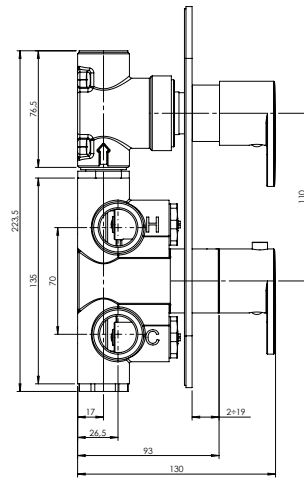

SMART #27SD32

Round Shower Design – 2 outlets
Système de douche design rond – 2 sorties

 .99 Chrome

#om021

3/4" Thermostatic with 2 way diverter

Can add independent flow control
Integrated service stops, filters & back-flow preventers
Rough-in can be mounted horizontally or vertically
12 GPM (45.4 L/min.)

Smart #27021RT

Trim for rough-in om021

Order om021 rough-in separately
2⁵/₈" x 9⁷/₈"

Finish: Chrome (#99)

#6018

18" shower arm with round flange

1/2" Male NPT inlet
Sliding flange

Finish: Chrome (#99)

Kuky #6063

Square with rounded corners rain head

15 mm in thickness
Easy clean nozzles
ABS chrome plated
2.5 GPM (9.5 L/min.)

Finish: Chrome (#99)

#75118

Shower rail kit

Includes bar, hose and hand shower
2 position spray
Easy clean nozzles
2.5 GPM (9.5 L/min.)

Finish: Chrome (#99)

#6032

Round wall supply elbow

1/2" female inlet

Finish: Chrome (#99)