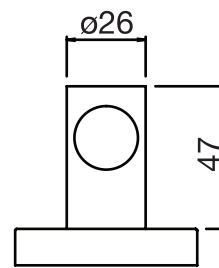

SMART #27SD32

Round Shower Design – 2 outlets
Système de douche design rond – 2 sorties

 .99 Chrome

#om021

3/4" Thermostatic with 2 way diverter

Can add independent flow control
Integrated service stops, filters & back-flow preventers
Rough-in can be mounted horizontally or vertically
12 GPM (45.4 L/min.)

Smart #27021RT

Trim for rough-in om021

Order om021 rough-in separately
2⁵/₈" x 9⁷/₈"

Finish: Chrome (#99)

#6018

18" shower arm with round flange

1/2" Male NPT inlet
Sliding flange

Finish: Chrome (#99)

Kuky #6063

Square with rounded corners rain head

15 mm in thickness
Easy clean nozzles
ABS chrome plated
2.5 GPM (9.5 L/min.)

Finish: Chrome (#99)

#75118

Shower rail kit

Includes bar, hose and hand shower
2 position spray
Easy clean nozzles
2.5 GPM (9.5 L/min.)

Finish: Chrome (#99)

#6032

Round wall supply elbow

1/2" female inlet

Finish: Chrome (#99)