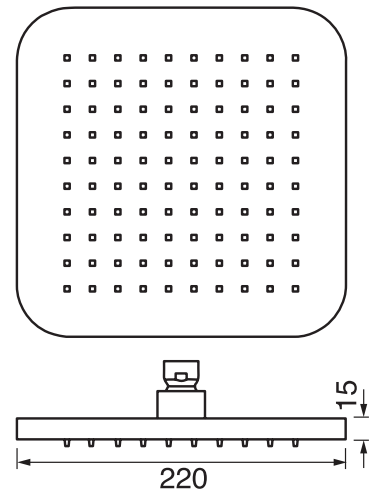

SMART #27SD32

Round Shower Design – 2 outlets
Système de douche design rond – 2 sorties

 .99 Chrome

#om021

3/4" Thermostatic with 2 way diverter

Can add independent flow control
Integrated service stops, filters & back-flow preventers
Rough-in can be mounted horizontally or vertically
12 GPM (45.4 L/min.)

Smart #27021RT

Trim for rough-in om021

Order om021 rough-in separately
2⁵/₈" x 9⁷/₈"

Finish: Chrome (#99)

#6018

18" shower arm with round flange

1/2" Male NPT inlet
Sliding flange

Finish: Chrome (#99)

Kuky #6063

Square with rounded corners rain head

15 mm in thickness
Easy clean nozzles
ABS chrome plated
2.5 GPM (9.5 L/min.)

Finish: Chrome (#99)

#75118

Shower rail kit

Includes bar, hose and hand shower
2 position spray
Easy clean nozzles
2.5 GPM (9.5 L/min.)