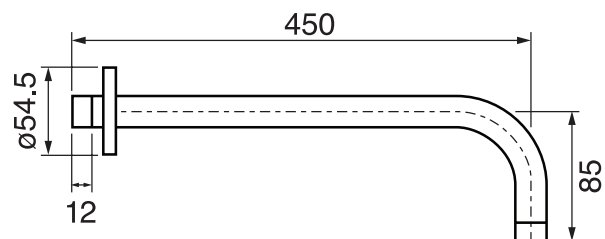

SMART #27SD32

Round Shower Design – 2 outlets
Système de douche design rond – 2 sorties

 .99 Chrome

#om021

3/4" Thermostatic with 2 way diverter

Can add independent flow control
Integrated service stops, filters & back-flow preventers
Rough-in can be mounted horizontally or vertically
12 GPM (45.4 L/min.)

Smart #27021RT

Trim for rough-in om021

Order om021 rough-in separately
2⁵/₈" x 9⁷/₈"

Finish: Chrome (#99)

#6018

18" shower arm with round flange

1/2" Male NPT inlet
Sliding flange

Finish: Chrome (#99)

Kuky #6063

Square with rounded corners rain head

15 mm in thickness
Easy clean nozzles
ABS chrome plated
2.5 GPM (9.5 L/min.)

Finish: Chrome (#99)

#75118

Shower rail kit

Includes bar, hose and hand shower
2 position spray
Easy clean nozzles
2.5 GPM (9.5 L/min.)