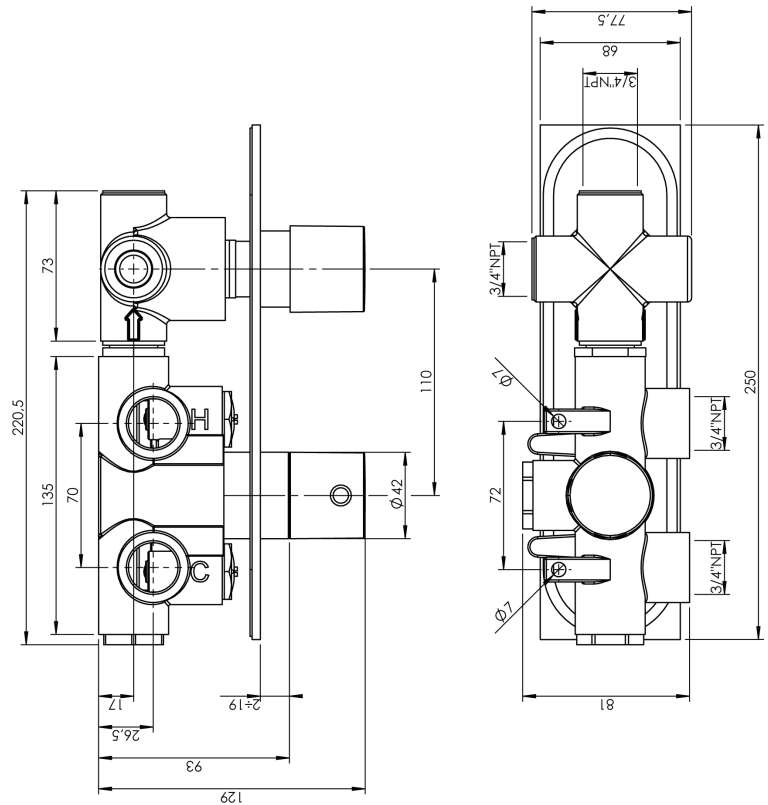

SMART #27SD32

Round Shower Design – 2 outlets
Système de douche design rond – 2 sorties

 .99 Chrome

#om021

3/4" Thermostatic with 2 way diverter

Can add independent flow control
Integrated service stops, filters & back-flow preventers
Rough-in can be mounted horizontally or vertically
12 GPM (45.4 L/min.)

Smart #27021RT

Trim for rough-in om021

Order om021 rough-in separately
2⁵/₈" x 9⁷/₈"

Finish: Chrome (#99)

#6018

18" shower arm with round flange

1/2" Male NPT inlet
Sliding flange

Finish: Chrome (#99)

Kuky #6063

Square with rounded corners rain head

15 mm in thickness
Easy clean nozzles
ABS chrome plated
2.5 GPM (9.5 L/min.)

Finish: Chrome (#99)

#75118

Shower rail kit

Includes bar, hose and hand shower
2 position spray
Easy clean nozzles
2.5 GPM (9.5 L/min.)

Finish: Chrome (#99)

#6032

Round wall supply elbow

1/2" female inlet

Finish: Chrome (#99)