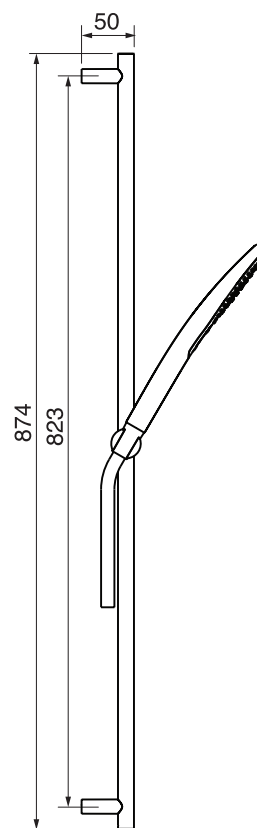

SMART #27SD32

Round Shower Design – 2 outlets
Système de douche design rond – 2 sorties

 .99 Chrome

#om021

3/4" Thermostatic with 2 way diverter

Can add independent flow control
Integrated service stops, filters & back-flow preventers
Rough-in can be mounted horizontally or vertically
12 GPM (45.4 L/min.)

Smart #27021RT

Trim for rough-in om021

Order om021 rough-in separately
2⁵/₈" x 9⁷/₈"

Finish: Chrome (#99)

#6018

18" shower arm with round flange

1/2" Male NPT inlet
Sliding flange

Finish: Chrome (#99)

Kuky #6063

Square with rounded corners rain head

15 mm in thickness
Easy clean nozzles
ABS chrome plated
2.5 GPM (9.5 L/min.)

Finish: Chrome (#99)

#75118

Shower rail kit

Includes bar, hose and hand shower
2 position spray
Easy clean nozzles
2.5 GPM (9.5 L/min.)

Finish: Chrome (#99)

#6032

Round wall supply elbow

1/2" female inlet

Finish: Chrome (#99)