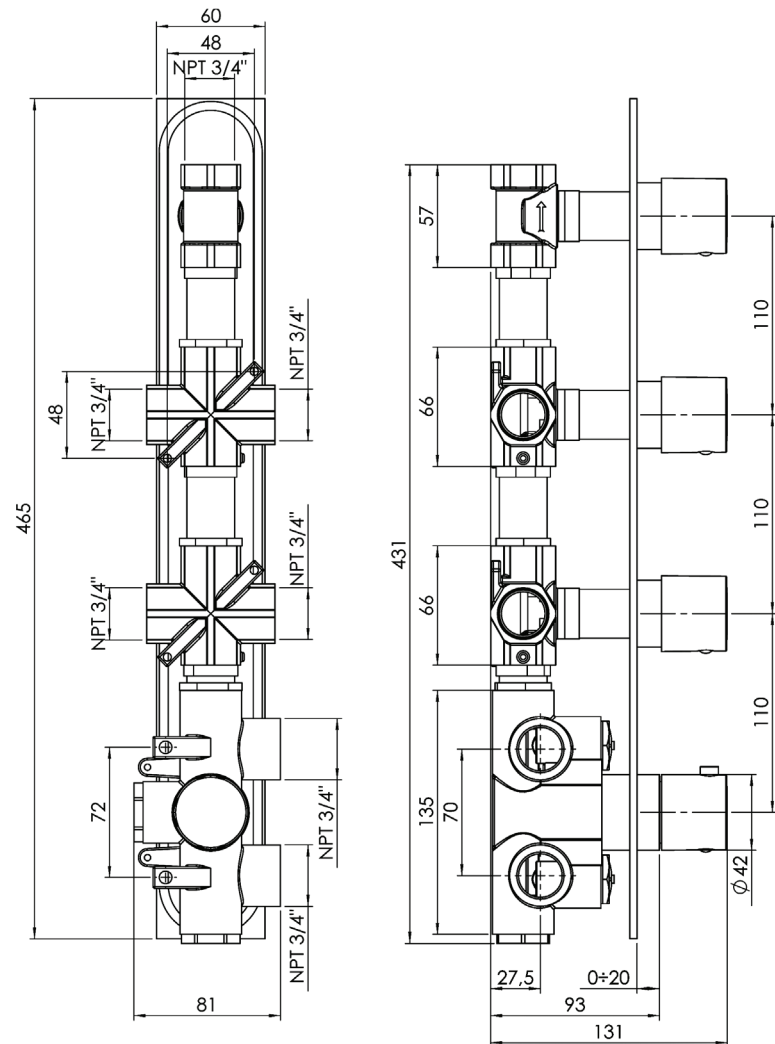

## #om014

3/4" Thermostatic with 3 flow controls

Can add independent flow control  
Integrated service stops, filters & back-flow preventers  
13 GPM (49.2 L/min.)

## #6018

18" shower arm with round flange

1/2" Male NPT inlet  
Sliding flange

Finish: Chrome (#99)

## Kuky #6063

Square with rounded corners rain head

15 mm in thickness  
Easy clean nozzles  
ABS chrome plated  
2.5 GPM (9.5 L/min.)

Finish: Chrome (#99)

## #75118

Shower rail kit

Includes bar, hose and hand shower  
2 position spray  
Easy clean nozzles  
2.5 GPM (9.5 L/min.)

Finish: Chrome (#99)