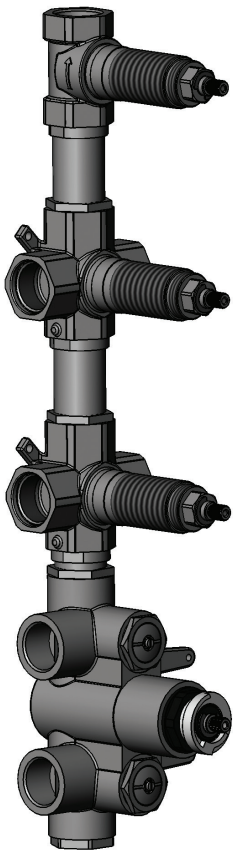

## SMART #27SD31

Round Shower Design – 3 outlets  
Système de douche design rond – 3 sorties

 .99 Chrome

## #om014

3/4" Thermostatic with 3 flow controls

Can add independent flow control  
Integrated service stops, filters & back-flow preventers  
13 GPM (49.2 L/min.)

## #6018

18" shower arm with round flange

1/2" Male NPT inlet  
Sliding flange

Finish: Chrome (#99)

## Kuky #6063

Square with rounded corners rain head

15 mm in thickness  
Easy clean nozzles  
ABS chrome plated  
2.5 GPM (9.5 L/min.)

Finish: Chrome (#99)