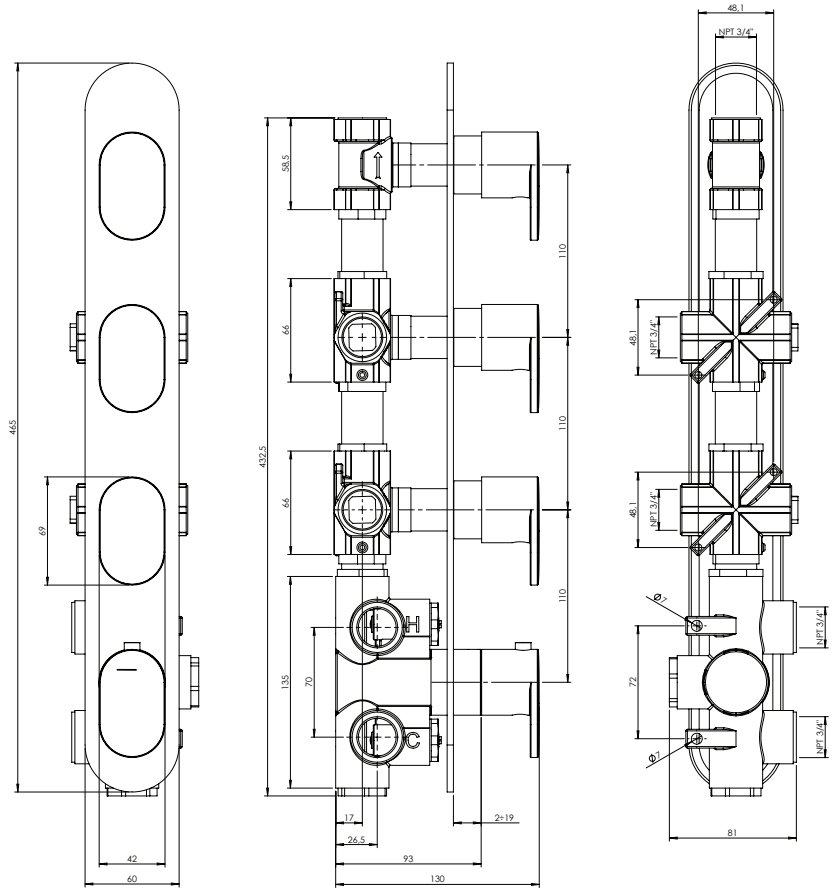

## SMART #27SD31

Round Shower Design – 3 outlets  
Système de douche design rond – 3 sorties

 .99 Chrome

## #om014

3/4" Thermostatic with 3 flow controls

Can add independent flow control  
Integrated service stops, filters & back-flow preventers  
13 GPM (49.2 L/min.)

## Smart #27014RT

Trim for rough-in om014

Order om014 rough-in separately  
2<sup>3</sup>/<sub>8</sub>" x 18<sup>1</sup>/<sub>4</sub>"

Finish: Chrome (#99)

## #6018

18" shower arm with round flange

1/2" Male NPT inlet  
Sliding flange

Finish: Chrome (#99)