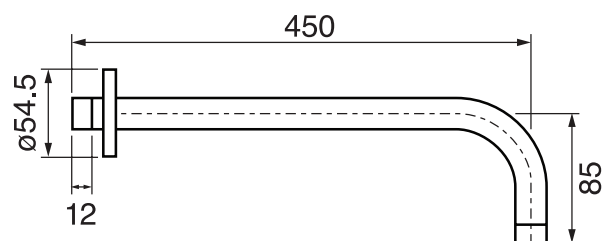

## Smart #27014RT

Trim for rough-in om014

Order om014 rough-in separately  
2<sup>3</sup>/<sub>8</sub>" x 18<sup>1</sup>/<sub>4</sub>"

Finish: Chrome (#99)

## #6018

18" shower arm with round flange

1/2" Male NPT inlet  
Sliding flange

Finish: Chrome (#99)