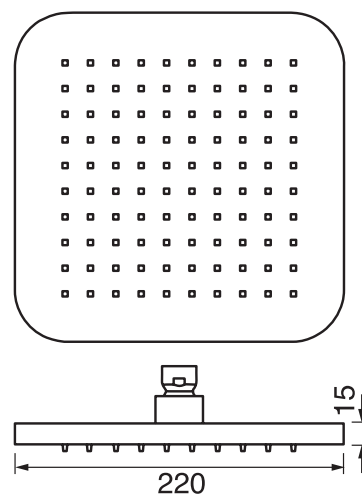

## #6018

18" shower arm with round flange

1/2" Male NPT inlet  
Sliding flange

Finish: Chrome (#99)

## Kuky #6063

Square with rounded corners rain head

15 mm in thickness  
Easy clean nozzles  
ABS chrome plated  
2.5 GPM (9.5 L/min.)

Finish: Chrome (#99)