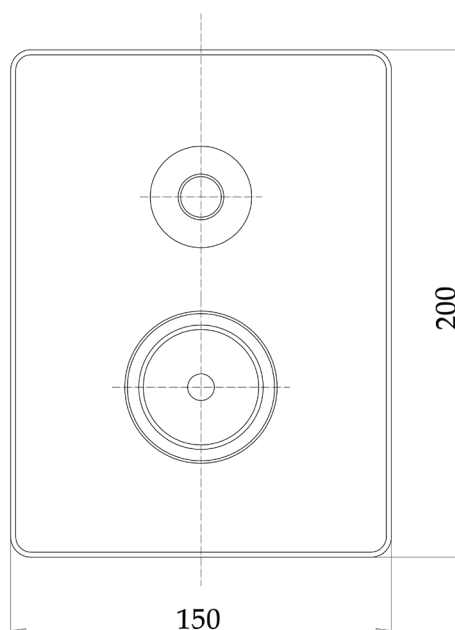

CaBano

Specs Sheet
Fiche technique

QUADRATO #21SD57C

Square Shower Design – 2 outlets
Système de douche design carré – 2 sorties

 .99 Chrome

#PBD50CC888

Pressure balance valve with push button diverter

Integrated service stops, filters & back-flow preventers
Easy control handle with temperature & flow control
Can support two shower functions
5.6 GPM (21.2 L/min.)
Extension kit available

Quadrato #39154ST

Trim for rough-in PBD50CC888

Order PBD50CC888 rough-in separately
5⁷/₈" x 7⁷/₈"

Finish: Chrome (#99)

#6007

6" ceiling arm with square flange

1/2" Male NPT inlet
Sliding flange

Finish: Chrome (#99)

#6076

8" square thin rain head

4 mm in thickness
Easy clean nozzles
High polished stainless steel
2.5 GPM (9.5 L/min.)

Finish: Chrome (#99)

Kuba #75112

Shower rail kit

Includes bar, hose and hand shower
Easy clean nozzles
Flow restricted to 1.5 GPM (5.7 L/min.)

Finish: Chrome (#99)

360 #6038

Square wall supply elbow

1/2" male NPT inlet
Sliding flange

Finish: Chrome (#99)