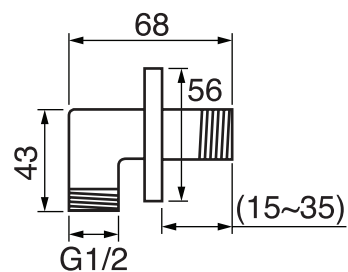

CaBano

Specs Sheet
Fiche technique

QUADRATO #21SD57C

Square Shower Design – 2 outlets
Système de douche design carré – 2 sorties

 .99 Chrome

#PBD50CC888

Pressure balance valve with push button diverter

Integrated service stops, filters & back-flow preventers
Easy control handle with temperature & flow control
Can support two shower functions
5.6 GPM (21.2 L/min.)
Extension kit available

Quadrato #39154ST

Trim for rough-in PBD50CC888

Order PBD50CC888 rough-in separately
5⁷/₈" x 7⁷/₈"

Finish: Chrome (#99)

#6007

6" ceiling arm with square flange

1/2" Male NPT inlet
Sliding flange

Finish: Chrome (#99)

#6076

8" square thin rain head

4 mm in thickness
Easy clean nozzles
High polished stainless steel
2.5 GPM (9.5 L/min.)

Finish: Chrome (#99)

Kuba #75112

Shower rail kit

Includes bar, hose and hand shower
Easy clean nozzles
Flow restricted to 1.5 GPM (5.7 L/min.)

Finish: Chrome (#99)

360 #6038

Square wall supply elbow

1/2" male NPT inlet
Sliding flange

Finish: Chrome (#99)