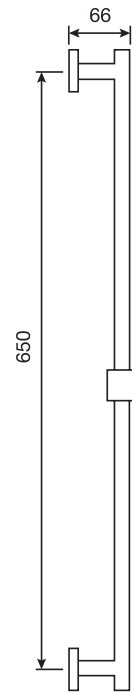

CaBano

Specs Sheet
Fiche technique

QUADRATO #21SD57C

Square Shower Design – 2 outlets
Système de douche design carré – 2 sorties

 .99 Chrome

#PBD50CC888

Pressure balance valve with push button diverter

Integrated service stops, filters & back-flow preventers
Easy control handle with temperature & flow control
Can support two shower functions
5.6 GPM (21.2 L/min.)
Extension kit available

Quadrato #39154ST

Trim for rough-in PBD50CC888

Order PBD50CC888 rough-in separately
5⁷/₈" x 7⁷/₈"

Finish: Chrome (#99)

#6007

6" ceiling arm with square flange

1/2" Male NPT inlet
Sliding flange

Finish: Chrome (#99)

#6076

8" square thin rain head

4 mm in thickness
Easy clean nozzles
High polished stainless steel
2.5 GPM (9.5 L/min.)

Finish: Chrome (#99)

Kuba #75112

Shower rail kit

Includes bar, hose and hand shower
Easy clean nozzles
Flow restricted to 1.5 GPM (5.7 L/min.)

Finish: Chrome (#99)

360 #6038

Square wall supply elbow

1/2" male NPT inlet
Sliding flange

Finish: Chrome (#99)