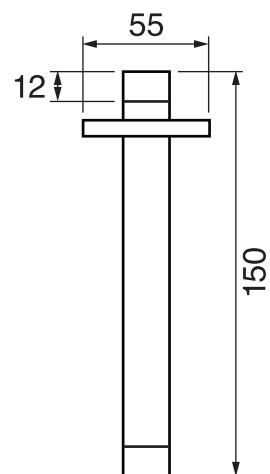

CaBano

Specs Sheet
Fiche technique

QUADRATO #21SD57C

Square Shower Design – 2 outlets
Système de douche design carré – 2 sorties

 .99 Chrome

#PBD50CC888

Pressure balance valve with push button diverter

Integrated service stops, filters & back-flow preventers
Easy control handle with temperature & flow control
Can support two shower functions
5.6 GPM (21.2 L/min.)
Extension kit available

Quadrato #39154ST

Trim for rough-in PBD50CC888

Order PBD50CC888 rough-in separately
5⁷/₈" x 7⁷/₈"

Finish: Chrome (#99)

#6007

6" ceiling arm with square flange

1/2" Male NPT inlet
Sliding flange

Finish: Chrome (#99)

#6076

8" square thin rain head

4 mm in thickness
Easy clean nozzles
High polished stainless steel
2.5 GPM (9.5 L/min.)

Finish: Chrome (#99)

Kuba #75112

Shower rail kit

Includes bar, hose and hand shower
Easy clean nozzles
Flow restricted to 1.5 GPM (5.7 L/min.)

Finish: Chrome (#99)

360 #6038

Square wall supply elbow

1/2" male NPT inlet
Sliding flange

Finish: Chrome (#99)