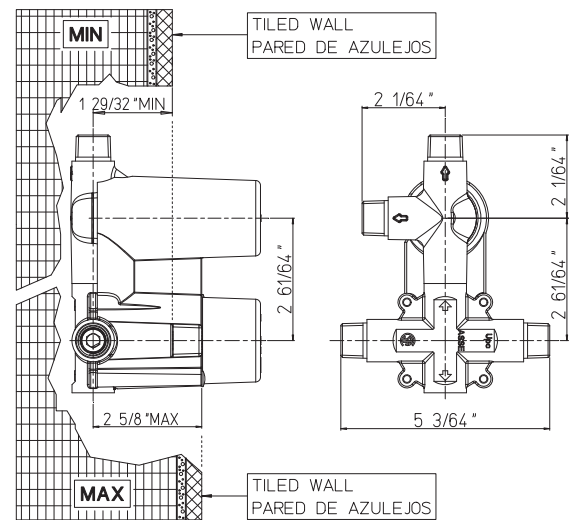

CaBano

Specs Sheet
Fiche technique

QUADRATO #21SD57C

Square Shower Design – 2 outlets
Système de douche design carré – 2 sorties

 .99 Chrome

#PBD50CC888

Pressure balance valve with push button diverter

Integrated service stops, filters & back-flow preventers
Easy control handle with temperature & flow control
Can support two shower functions
5.6 GPM (21.2 L/min.)
Extension kit available

Quadrato #39154ST

Trim for rough-in PBD50CC888

Order PBD50CC888 rough-in separately
5⁷/₈" x 7⁷/₈"

Finish: Chrome (#99)

#6007

6" ceiling arm with square flange

1/2" Male NPT inlet
Sliding flange

Finish: Chrome (#99)

#6076

8" square thin rain head

4 mm in thickness
Easy clean nozzles
High polished stainless steel
2.5 GPM (9.5 L/min.)

Finish: Chrome (#99)

Kuba #75112

Shower rail kit

Includes bar, hose and hand shower
Easy clean nozzles
Flow restricted to 1.5 GPM (5.7 L/min.)

Finish: Chrome (#99)

360 #6038

Square wall supply elbow

1/2" male NPT inlet
Sliding flange

Finish: Chrome (#99)