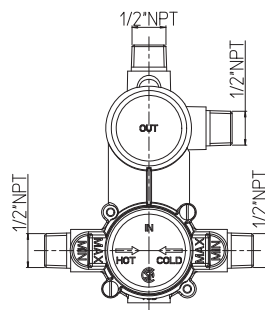

CaBano

Specs Sheet
Fiche technique

QUADRATO #21SD57C

Square Shower Design – 2 outlets
Système de douche design carré – 2 sorties

 .99 Chrome

#PBD50CC888

Pressure balance valve with push button diverter

Integrated service stops, filters & back-flow preventers
Easy control handle with temperature & flow control
Can support two shower functions
5.6 GPM (21.2 L/min.)
Extension kit available

Quadrato #39154ST

Trim for rough-in PBD50CC888

Order PBD50CC888 rough-in separately
5⁷/₈" x 7⁷/₈"

Finish: Chrome (#99)

#6007

6" ceiling arm with square flange

1/2" Male NPT inlet
Sliding flange

Finish: Chrome (#99)

#6076

8" square thin rain head

4 mm in thickness
Easy clean nozzles
High polished stainless steel
2.5 GPM (9.5 L/min.)

Finish: Chrome (#99)

Kuba #75112

Shower rail kit

Includes bar, hose and hand shower
Easy clean nozzles
Flow restricted to 1.5 GPM (5.7 L/min.)

Finish: Chrome (#99)

360 #6038

Square wall supply elbow

1/2" male NPT inlet
Sliding flange

Finish: Chrome (#99)