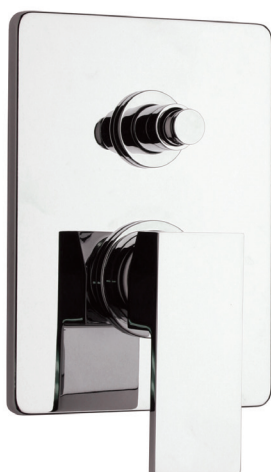

CaBano

Specs Sheet
Fiche technique

QUADRATO #21SD57C

Square Shower Design – 2 outlets
Système de douche design carré – 2 sorties

 .99 Chrome

#PBD50CC888

Pressure balance valve with push button diverter

Integrated service stops, filters & back-flow preventers
Easy control handle with temperature & flow control
Can support two shower functions
5.6 GPM (21.2 L/min.)
Extension kit available

Quadrato #39154ST

Trim for rough-in PBD50CC888

Order PBD50CC888 rough-in separately
5⁷/₈" x 7⁷/₈"

Finish: Chrome (#99)

#6007

6" ceiling arm with square flange

1/2" Male NPT inlet
Sliding flange

Finish: Chrome (#99)

#6076

8" square thin rain head

4 mm in thickness
Easy clean nozzles
High polished stainless steel
2.5 GPM (9.5 L/min.)

Finish: Chrome (#99)

Kuba #75112

Shower rail kit

Includes bar, hose and hand shower
Easy clean nozzles
Flow restricted to 1.5 GPM (5.7 L/min.)

Finish: Chrome (#99)

360 #6038

Square wall supply elbow

1/2" male NPT inlet
Sliding flange

Finish: Chrome (#99)