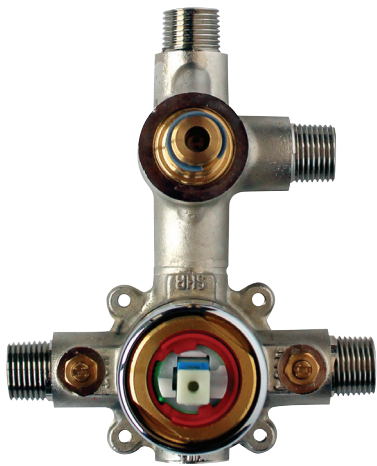

CaBano

Specs Sheet
Fiche technique

QUADRATO #21SD57C

Square Shower Design – 2 outlets
Système de douche design carré – 2 sorties

 .99 Chrome

#PBD50CC888

Pressure balance valve with push button diverter

Integrated service stops, filters & back-flow preventers
Easy control handle with temperature & flow control
Can support two shower functions
5.6 GPM (21.2 L/min.)
Extension kit available

Quadrato #39154ST

Trim for rough-in PBD50CC888

Order PBD50CC888 rough-in separately
5⁷/₈" x 7⁷/₈"

Finish: Chrome (#99)

#6007

6" ceiling arm with square flange

1/2" Male NPT inlet
Sliding flange

Finish: Chrome (#99)

#6076

8" square thin rain head

4 mm in thickness
Easy clean nozzles
High polished stainless steel
2.5 GPM (9.5 L/min.)

Finish: Chrome (#99)

Kuba #75112

Shower rail kit

Includes bar, hose and hand shower
Easy clean nozzles
Flow restricted to 1.5 GPM (5.7 L/min.)

Finish: Chrome (#99)

360 #6038

Square wall supply elbow

1/2" male NPT inlet
Sliding flange

Finish: Chrome (#99)