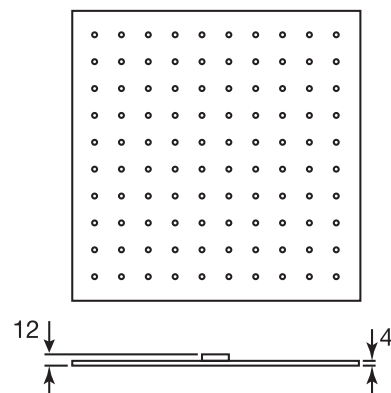

CaBano

Specs Sheet
Fiche technique

QUADRATO #21SD57C

Square Shower Design – 2 outlets
Système de douche design carré – 2 sorties

 .99 Chrome

#PBD50CC888

Pressure balance valve with push button diverter

Integrated service stops, filters & back-flow preventers
Easy control handle with temperature & flow control
Can support two shower functions
5.6 GPM (21.2 L/min.)
Extension kit available

Quadrato #39154ST

Trim for rough-in PBD50CC888

Order PBD50CC888 rough-in separately
5⁷/₈" x 7⁷/₈"

Finish: Chrome (#99)

#6007

6" ceiling arm with square flange

1/2" Male NPT inlet
Sliding flange

Finish: Chrome (#99)

#6076

8" square thin rain head

4 mm in thickness
Easy clean nozzles
High polished stainless steel
2.5 GPM (9.5 L/min.)

Finish: Chrome (#99)

Kuba #75112

Shower rail kit

Includes bar, hose and hand shower
Easy clean nozzles
Flow restricted to 1.5 GPM (5.7 L/min.)