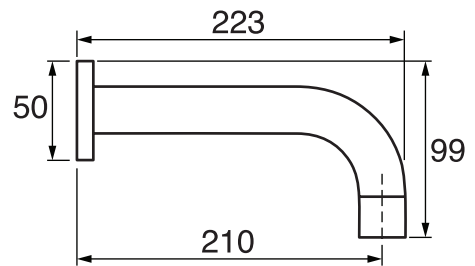

Quadrato #21042TH

Trim for rough-in pa042

Order pa042 rough-in separately
5⁷/₈" x 7⁷/₈"

Finish: Chrome (#99)

#6019

18" shower arm with square flange

1/2" Male NPT inlet
Sliding flange

Finish: Chrome (#99)

Finish: Chrome (#99)

#6128S

Square supply elbow with shut off

Square flange
Brass, chrome plated
1/2" male NPT inlet
Sliding flange

Finish: Chrome (#99)

#4914

8" square tub spout

25mm diameter spout
1/2" male NPT inlet
Sliding flange