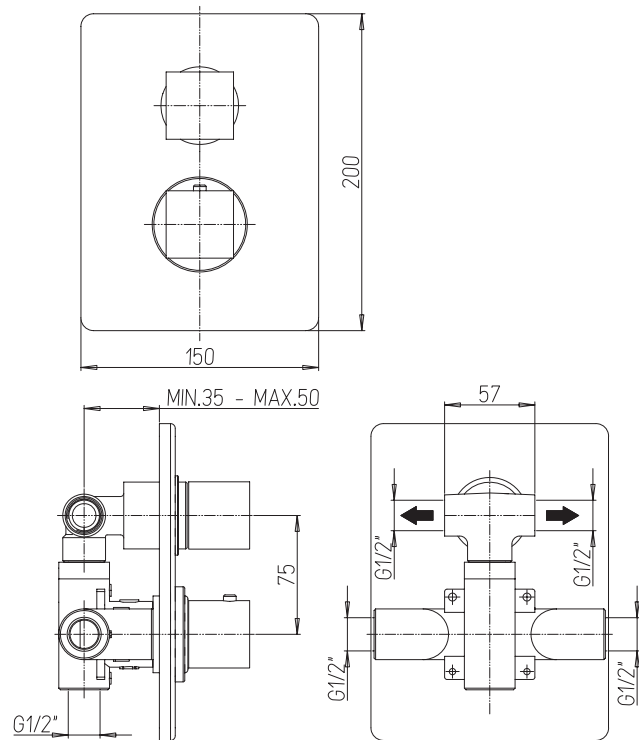

CaBano

Specs Sheet
Fiche technique

QUADRATO #21SD45

Square Shower Design – 3 outlets
Système de douche design carré – 3 sorties

 .99 Chrome

#pa042

Thermostatic rough-in with 2 way diverter

Operates one function at a time
5.6 GPM (21.2 L/min.)
Extension kit available

Quadrato #21042TH

Trim for rough-in pa042

Order pa042 rough-in separately
5⁷/₈" x 7⁷/₈"

Finish: Chrome (#99)

#6019

18" shower arm with square flange

1/2" Male NPT inlet
Sliding flange

Finish: Chrome (#99)

#6076

8" square thin rain head

4 mm in thickness
Easy clean nozzles
High polished stainless steel
2.5 GPM (9.5 L/min.)

Finish: Chrome (#99)

Kuba #75112

Shower rail kit

Includes bar, hose and hand shower
Easy clean nozzles
Flow restricted to 1.5 GPM (5.7 L/min.)

Finish: Chrome (#99)

#6128S

Square supply elbow with shut off

Square flange
Brass, chrome plated
1/2" male NPT inlet
Sliding flange

Finish: Chrome (#99)

#4914

8" square tub spout

25mm diameter spout
1/2" male NPT inlet
Sliding flange