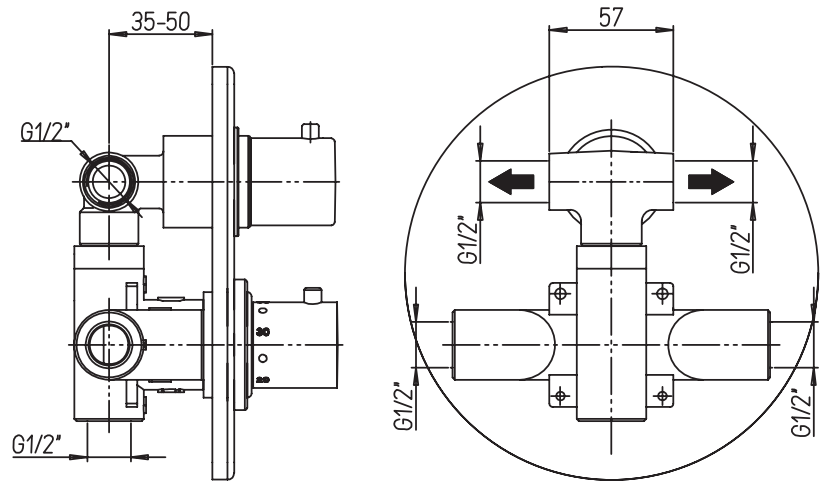

CaBano

Specs Sheet
Fiche technique

QUADRATO #21SD45

Square Shower Design – 3 outlets
Système de douche design carré – 3 sorties

 .99 Chrome

#pa042

Thermostatic rough-in with 2 way diverter

Operates one function at a time
5.6 GPM (21.2 L/min.)
Extension kit available

Quadrato #21042TH

Trim for rough-in pa042

Order pa042 rough-in separately
5⁷/₈" x 7⁷/₈"

Finish: Chrome (#99)

#6019

18" shower arm with square flange

1/2" Male NPT inlet
Sliding flange

Finish: Chrome (#99)

#6076

8" square thin rain head

4 mm in thickness
Easy clean nozzles
High polished stainless steel
2.5 GPM (9.5 L/min.)

Finish: Chrome (#99)

Kuba #75112

Shower rail kit

Includes bar, hose and hand shower
Easy clean nozzles
Flow restricted to 1.5 GPM (5.7 L/min.)

Finish: Chrome (#99)

#6128S

Square supply elbow with shut off

Square flange
Brass, chrome plated
1/2" male NPT inlet
Sliding flange

Finish: Chrome (#99)

#4914

8" square tub spout

25mm diameter spout
1/2" male NPT inlet
Sliding flange