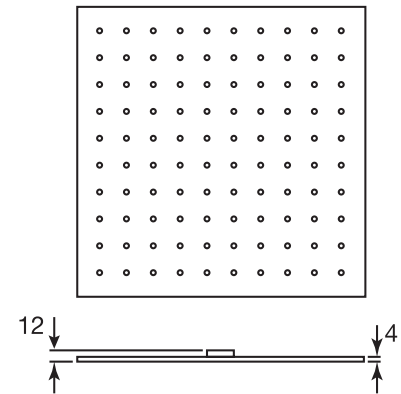

CaBano

Specs Sheet
Fiche technique

QUADRATO #21SD45

Square Shower Design – 3 outlets
Système de douche design carré – 3 sorties

 .99 Chrome

#pa042

Thermostatic rough-in with 2 way diverter

Operates one function at a time
5.6 GPM (21.2 L/min.)
Extension kit available

Quadrato #21042TH

Trim for rough-in pa042

Order pa042 rough-in separately
5⁷/₈" x 7⁷/₈"

Finish: Chrome (#99)

#6019

18" shower arm with square flange

1/2" Male NPT inlet
Sliding flange

Finish: Chrome (#99)

#6076

8" square thin rain head

4 mm in thickness
Easy clean nozzles
High polished stainless steel
2.5 GPM (9.5 L/min.)

Finish: Chrome (#99)

Kuba #75112

Shower rail kit

Includes bar, hose and hand shower
Easy clean nozzles
Flow restricted to 1.5 GPM (5.7 L/min.)

Finish: Chrome (#99)

#6128S

Square supply elbow with shut off

Square flange
Brass, chrome plated
1/2" male NPT inlet
Sliding flange

Finish: Chrome (#99)

#4914

8" square tub spout

25mm diameter spout
1/2" male NPT inlet
Sliding flange