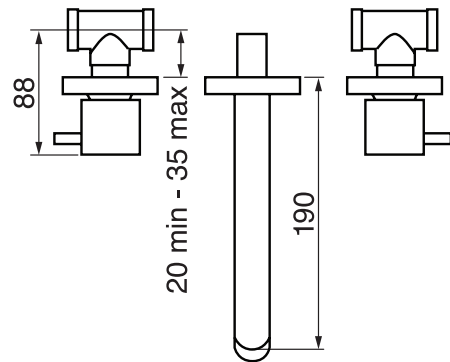

## Tech 2.0 #20123

Wall mount widespread basin faucet

Drain not included  
1.5 GPM (5.7 L/min.)

Finish: Chrome (#99)