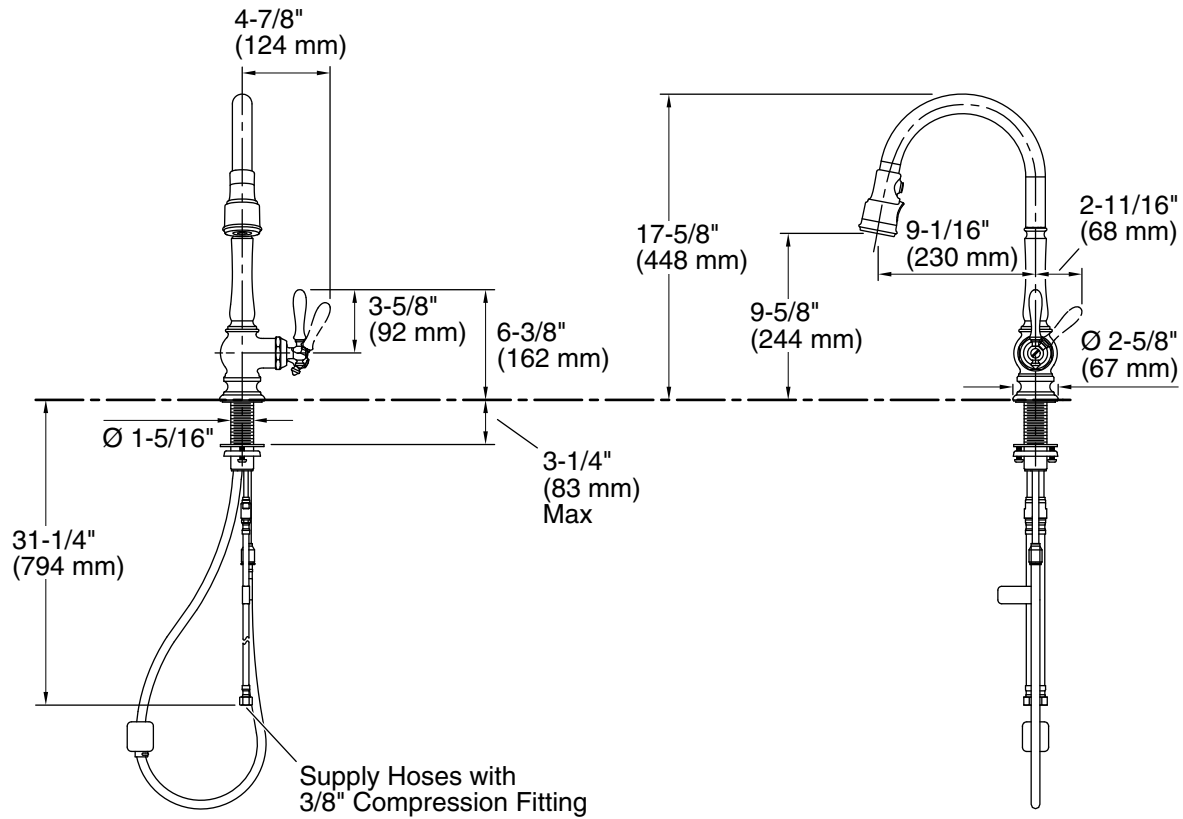

Adapters, Rough-in and Extension Kits

1012715 Range: 3-1/4" (83 mm) - 5-3/8" (137 mm)

Optional Products/Accessories

K-99272 Three-Hole Kitchen Faucet Escutcheon

ADA **CSA B651**

Codes/Standards

ASME A112.18.1/CSA B125.1
NSF/ANSI/CAN 61
NSF/ANSI/CAN 372
DOE - Energy Policy Act 1992
California Energy Commission (CEC)
ADA
ICC/ANSI A117.1
CSA B651

Technical Information

All product dimensions are nominal.

Faucet flow rate: 1.5 gal/min (5.7 l/min)

Spout:

Spout reach: 9-1/16" (231 mm)

Notes

Install this product according to the installation guide.

Meets all local plumbing codes for backflow prevention requirements.