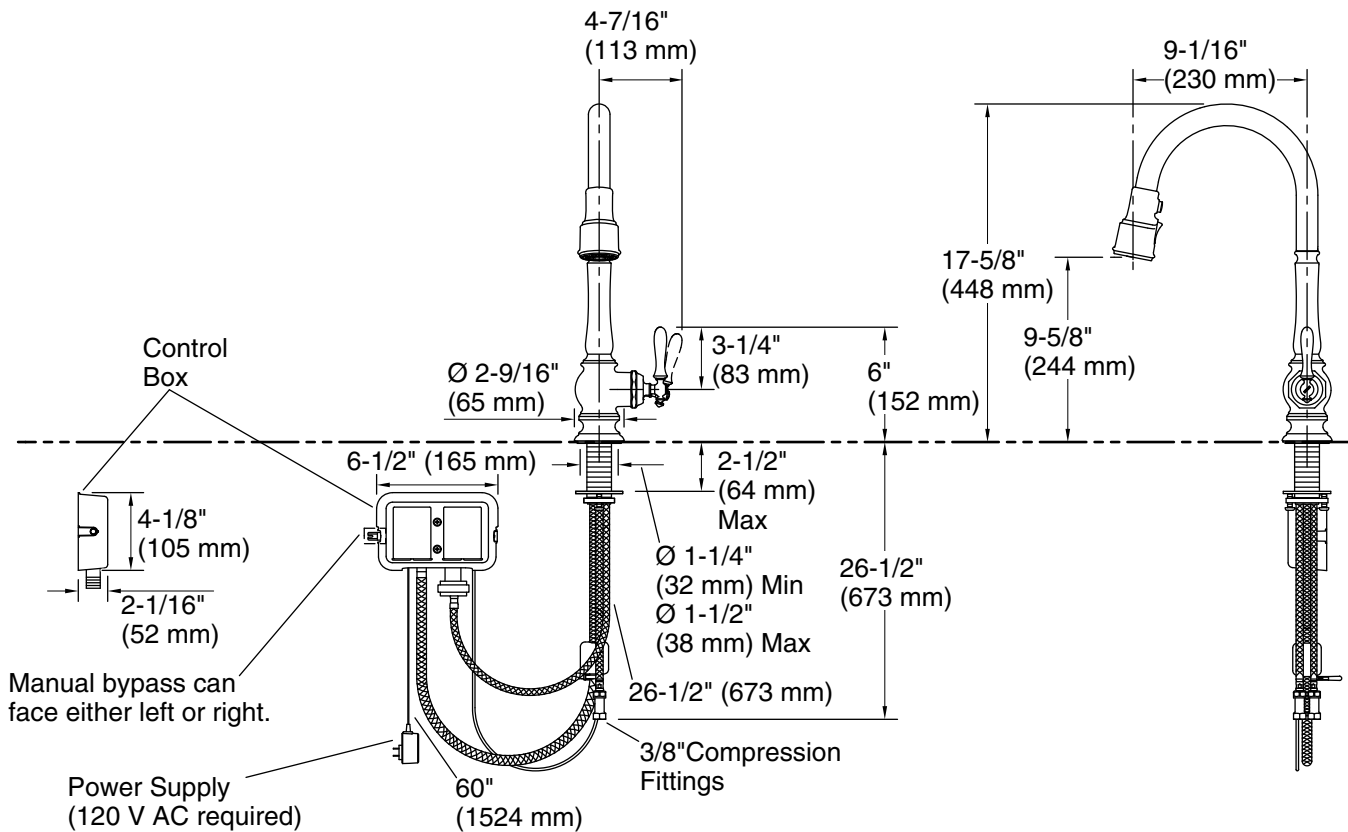

Required Electrical Service

One dedicated circuit required, protected with Class A Ground-Fault Circuit-Interrupter (GFCI). Outside North America, this device may be known as a Residual Current Device (RCD).
120 V, 0.15 A, 50/60 Hz

Technical Information

All product dimensions are nominal.

Power source: Plug - AC, included

Faucet flow rate: 1.5 gal/min (5.7 l/min)

Spout:

Spout reach: 9-1/16" (231 mm)

Notes

Install this product according to the installation instructions.

REQUIRED: Unswitched power outlet (120 V AC) located below the sink and within 5' (1.5 m) of the control box. (Garbage disposals typically use switched outlets and are not recommended.)

ADA compliant for faucet handles only

ADA, CSA B651 compliant when installed to the specific requirements of these regulations.