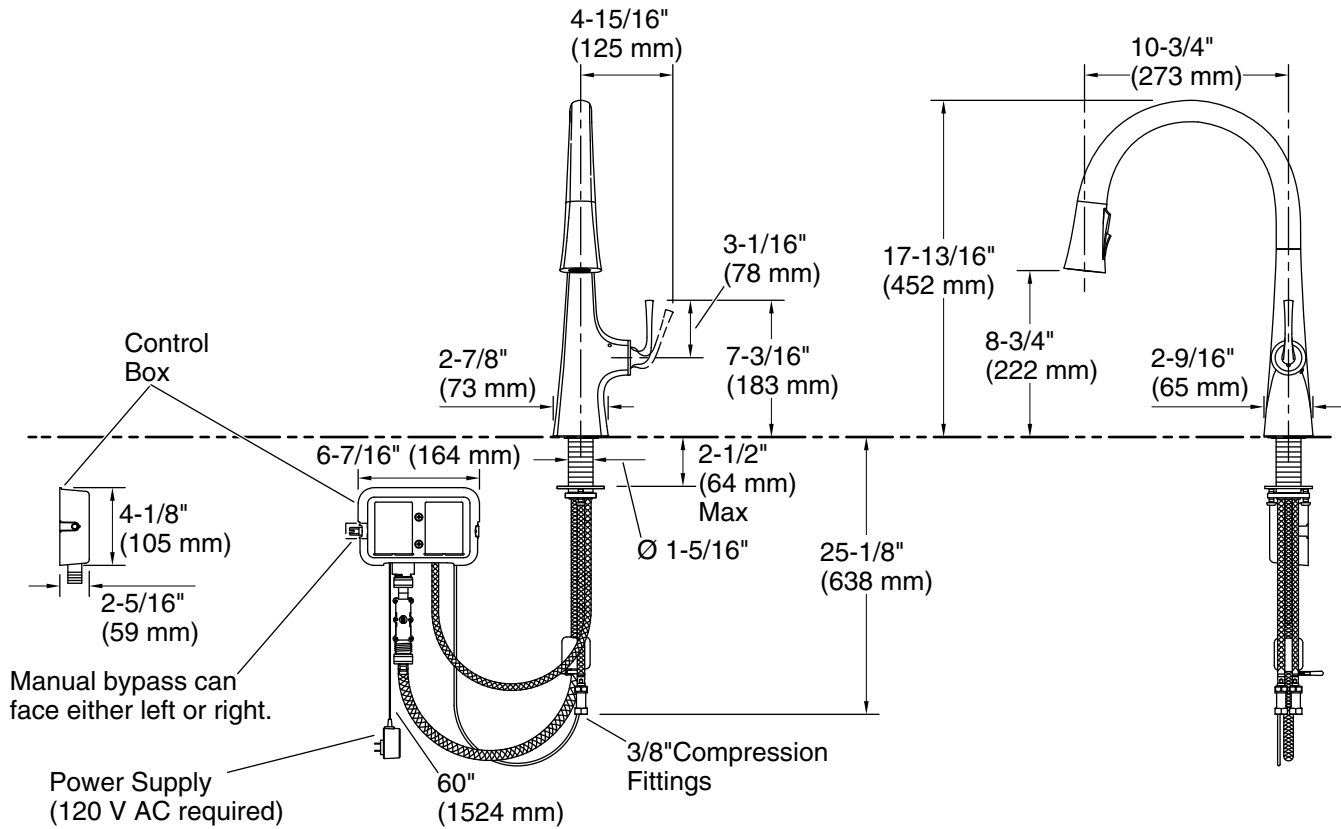

Technical Information

All product dimensions are nominal.

Power source: Plug - AC, not included
Faucet flow rate: 1.5 gal/min (5.7 l/min)

Spout:

Spout reach: 10-3/4" (273 mm)

Notes

Install this product according to the installation instructions.

ADA compliant for faucet handles only

ADA, CSA B651 compliant when installed to the specific requirements of these regulations.