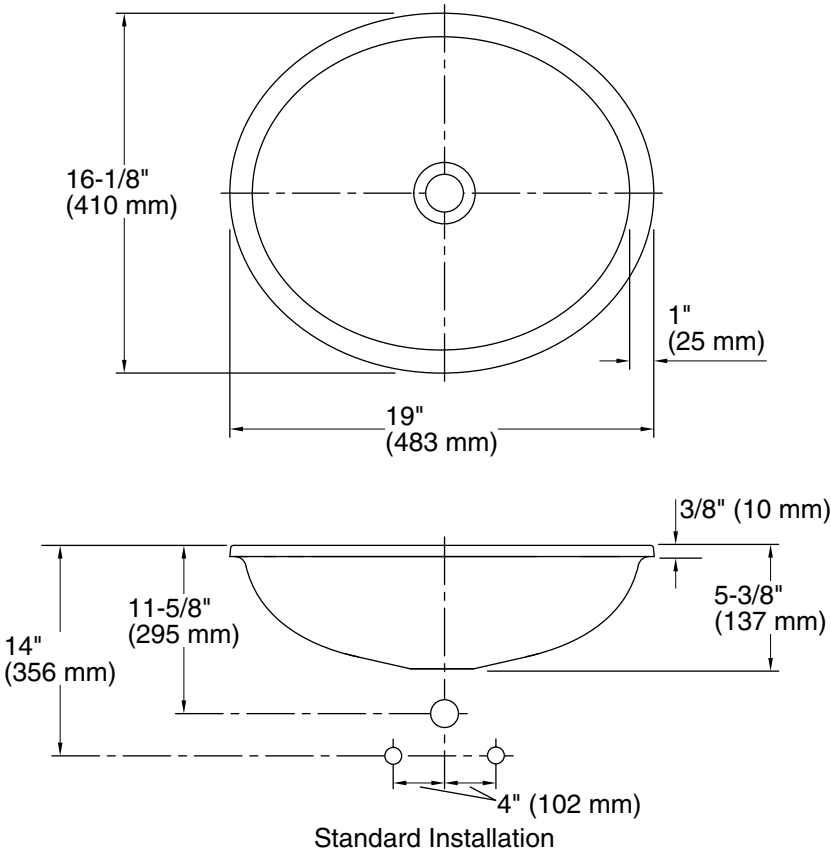

Color Code Description

	B11	Ice
--	-----	-----

Technical Information

All product dimensions are nominal.

Basin configuration:	Single Bowl
Bowl area:	Length: 17-3/16" (437 mm)
	Width: 14-3/16" (360 mm)
	Bowl depth: 4-3/4" (121 mm)
	Water depth: 4-3/4" (121 mm)
With overflow:	No
Drain hole:	1-3/4" (44 mm)
Template:	1151011-7, required, included