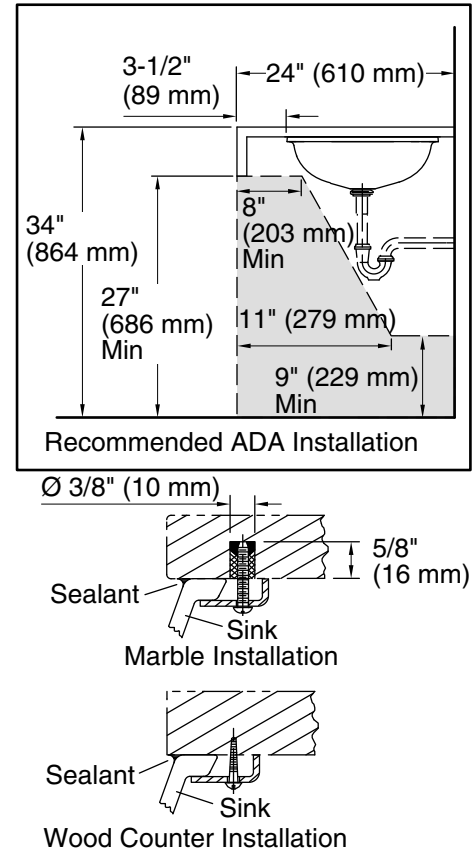

Color Code Description

	B11	Ice
--	-----	-----

Technical Information

All product dimensions are nominal.

Basin configuration:	Single Bowl
Bowl area:	Length: 17-3/16" (437 mm)
	Width: 14-3/16" (360 mm)
	Bowl depth: 4-3/4" (121 mm)
	Water depth: 4-3/4" (121 mm)
With overflow:	No
Drain hole:	1-3/4" (44 mm)
Template:	1151011-7, required, included

Notes

Install this product according to the installation instructions.

Product does not have an overflow.

NOTICE: Countertop manufacturer or cutter must use the cut-out template provided with the product, or a current one provided by Kohler Co. (call 1-800-4-KOHLER). Kohler Co. is not responsible for cutout errors when the incorrect cut-out template is used.