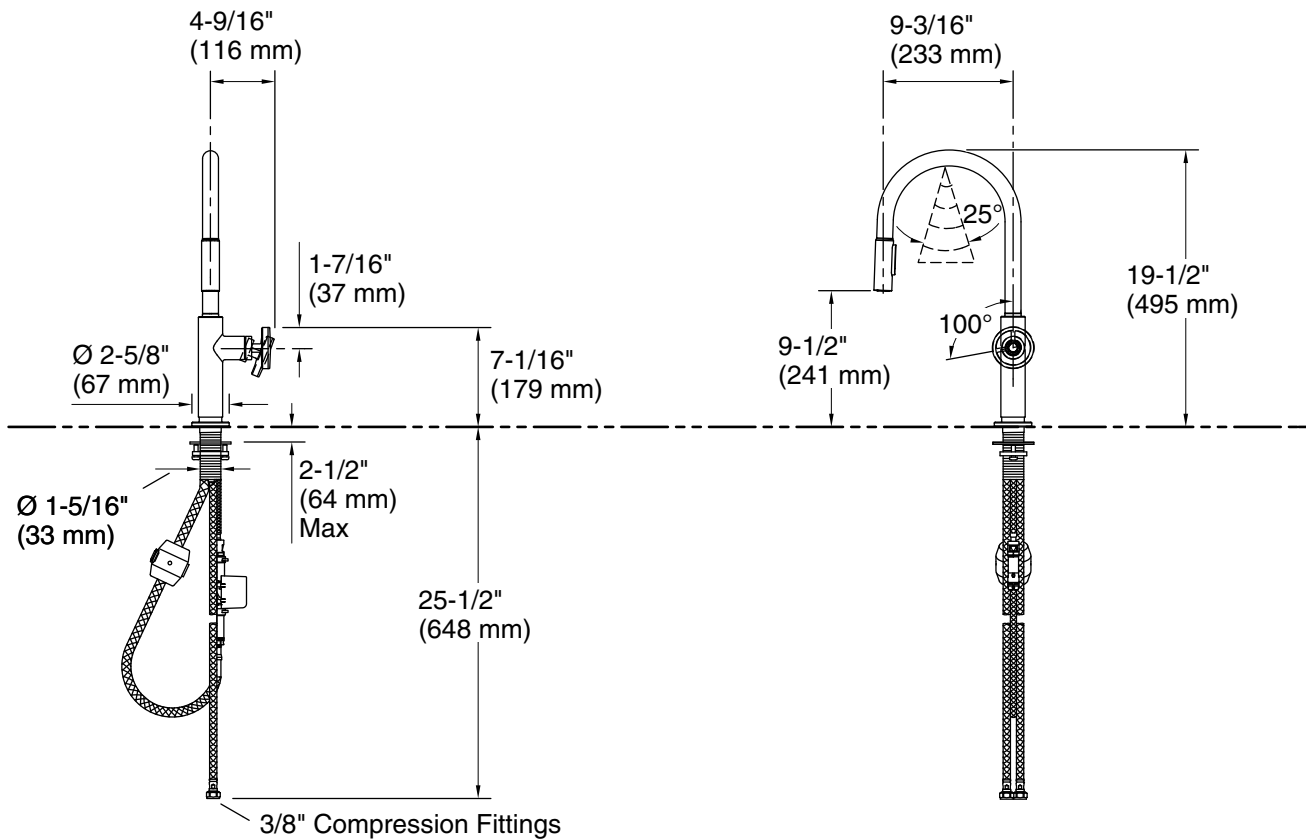

Features

- Touchless on/off with a wave of your hand or an object such as a pan
- Response® technology uses a state-of-the-art motion sensor for reliable touchless activation
- Two-function pull-down sprayhead with touch control allows you to switch between aerated and Sweep® sprays
- Sweep® spray features specially angled nozzles that form a wide, powerful blade of water to sweep your dishes and sink clean
- DockNetik® secure docking system locks sprayhead into place when not in use
- ProMotion® technology's light, quiet braided hose and swiveling ball joint make the pull-down sprayhead easier and more comfortable to use
- MasterClean™ sprayface features an easy-to-clean surface that withstands mineral buildup and maximizes spray performance
- High-arch spout offers vertical clearance for tall cookware and pitchers
- Single round handle makes adjusting water temperature easy with one hand
- Temperature memory allows faucet to be turned on and off at the temperature set during prior usage
- KOHLER ceramic disc valves exceed industry longevity standards by over two times, ensuring durable performance for life
- 1.5 gpm (5.7 lpm) maximum flow rate at 60 psi (4.14 bar)
- Coordinates with other products in the Billet™ collection

Material

- Premium metal construction for durability and reliability
- KOHLER finishes resist corrosion and tarnishing

Installation

- Flexible supply lines simplify installation

Codes/Standards

ASME A112.18.1/CSA B125.1
 NSF/ANSI/CAN 61
 NSF/ANSI/CAN 372
 DOE - Energy Policy Act 1992
 California Energy Commission (CEC)

Technical Information

All product dimensions are nominal.

Power source: Plug - AC, included

Faucet flow rate: 1.5 gal/min (5.7 l/min)

Spout:

Spout reach: 9-3/16" (233 mm)

Notes

Install this product according to the installation instructions.