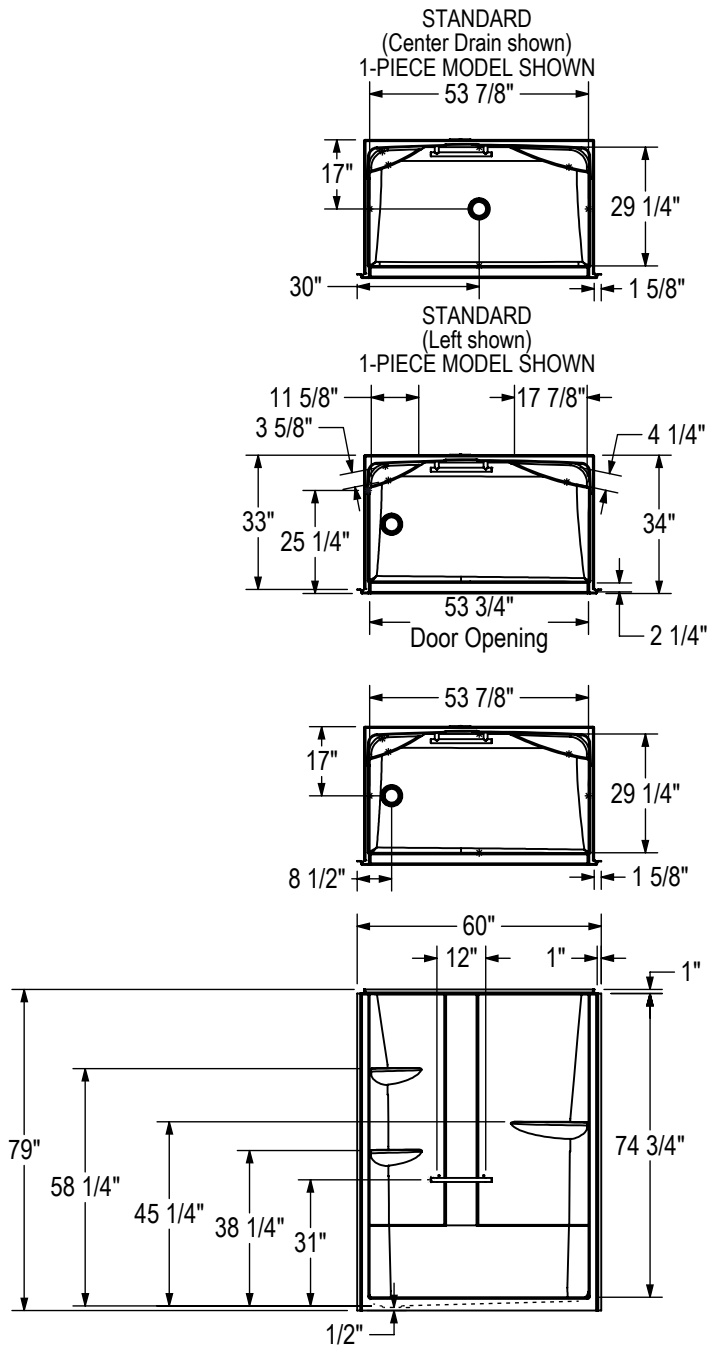

ASTLEY SH-6034 (1-PIECE)

60" x 34" x 79" Shower

COLOR(S)	DRAIN POSITION(S)	SIZE(S)
White	Center	48 x 34
	Left	60 x 34
	Right	

FEATURES

- Made for an alcove installation
- Easy to clean and stain-resistant acrylic finish
- Available with right, left, two molded seats or no seat
- Drain included
- Multiple options to add a grab bar, which is installed on the back wall and replaces the standard bar
- Wide 3-level corner shelves for an integrated storage solution
- Textured floor for added security
- Smooth Walls for a modern and minimalist look
- Residential Warranty : 25-year

ATTRIBUTES

- Installation Type : Alcove
- Above-the-Floor Rough : No
- Material : Acrylic
- Residential Warranty : 25
- Commercial Warranty : 1 Year

All dimensions are approximate. Structure measurements must be verified against the unit to ensure proper fit.

OPTIONAL REINFORCEMENT
(Left shown)

OPTIONAL REINFORCEMENT
(Back Wall)

TECHNICAL SPECIFICATIONS

60" x 34" x 79" Shower

DIMENSIONS

PRODUCT LENGTH	INTERIOR LENGTH	PRODUCT WIDTH	INTERIOR WIDTH	PRODUCT HEIGHT
60"	53 3/4"	34"	29 1/4"	79"
INTERIOR HEIGHT	THRESHOLD WIDTH	WEIGHT	DRAIN CLEARANCE	SHIPPING WIDTH
74 3/4"	2 1/4"	151 Lbs	1/2"	60"
SHIPPING HEIGHT				
70"				