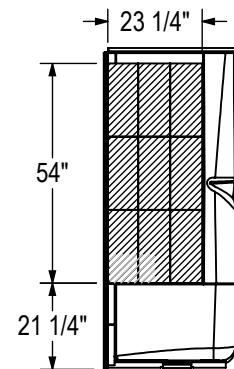

ASTLEY SH-6034 (1-PIECE)

60" x 34" x 79" Shower

COLOR(S)	DRAIN POSITION(S)	SIZE(S)
White	Center	48 x 34
	Left	60 x 34
	Right	

FEATURES

- Made for an alcove installation
- Easy to clean and stain-resistant acrylic finish
- Available with right, left, two molded seats or no seat
- Drain included
- Multiple options to add a grab bar, which is installed on the back wall and replaces the standard bar
- Wide 3-level corner shelves for an integrated storage solution
- Textured floor for added security
- Smooth Walls for a modern and minimalist look
- Residential Warranty : 25-year

ATTRIBUTES

- Installation Type : Alcove
- Above-the-Floor Rough : No
- Material : Acrylic
- Residential Warranty : 25
- Commercial Warranty : 1 Year

All dimensions are approximate. Structure measurements must be verified against the unit to ensure proper fit.

OPTIONAL REINFORCEMENT
(Left shown)

OPTIONAL REINFORCEMENT
(Back Wall)

TECHNICAL SPECIFICATIONS

60" x 34" x 79" Shower

DIMENSIONS

PRODUCT LENGTH	INTERIOR LENGTH	PRODUCT WIDTH	INTERIOR WIDTH	PRODUCT HEIGHT
60"	53 3/4"	34"	29 1/4"	79"
INTERIOR HEIGHT	THRESHOLD WIDTH	WEIGHT	DRAIN CLEARANCE	SHIPPING WIDTH
74 3/4"	2 1/4"	151 Lbs	1/2"	60"
SHIPPING HEIGHT				
70"				