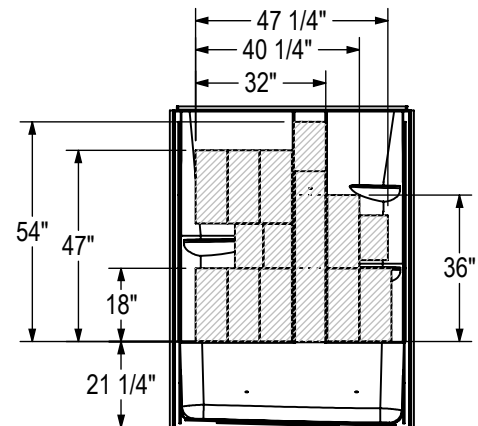

ASTLEY SH-6034 (1-PIECE)

60" x 34" x 79" Shower

COLOR(S)	DRAIN POSITION(S)	SIZE(S)
White	Center	48 x 34
	Left	60 x 34
	Right	

FEATURES

- Made for an alcove installation
- Easy to clean and stain-resistant acrylic finish
- Available with right, left, two molded seats or no seat
- Drain included
- Multiple options to add a grab bar, which is installed on the back wall and replaces the standard bar
- Wide 3-level corner shelves for an integrated storage solution
- Textured floor for added security
- Smooth Walls for a modern and minimalist look
- Residential Warranty : 25-year

OPTIONAL REINFORCEMENT
(Left shown)

OPTIONAL REINFORCEMENT
(Back Wall)

TECHNICAL SPECIFICATIONS

60" x 34" x 79" Shower

DIMENSIONS

PRODUCT LENGTH	INTERIOR LENGTH	PRODUCT WIDTH	INTERIOR WIDTH	PRODUCT HEIGHT
60"	53 3/4"	34"	29 1/4"	79"
INTERIOR HEIGHT	THRESHOLD WIDTH	WEIGHT	DRAIN CLEARANCE	SHIPPING WIDTH
74 3/4"	2 1/4"	151 Lbs	1/2"	60"
SHIPPING HEIGHT				
70"				