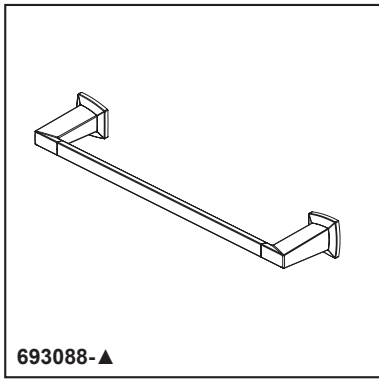

BRIZO®

ACCESSORIES

- Vettis® Collection
- 30" Towel Bar

STANDARD SPECIFICATIONS:

- Wood blocking is preferable behind all wall surfaces. If wood blocking is not available, try finding a wood stud to anchor at least one end of this accessory.
- Mounting hardware and mounting instructions included with product.
- Plastic anchors, screws, toggle bolts, and mounting brackets are included with the mounting hardware.