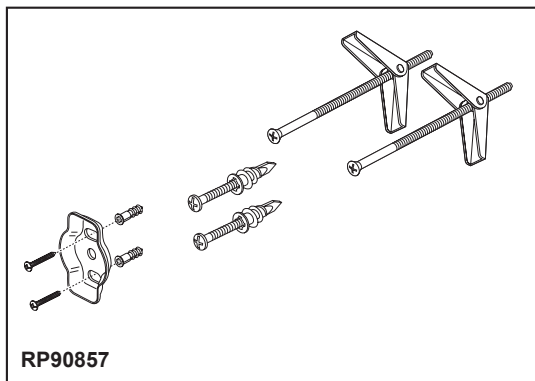

▲ Designate proper finish suffix