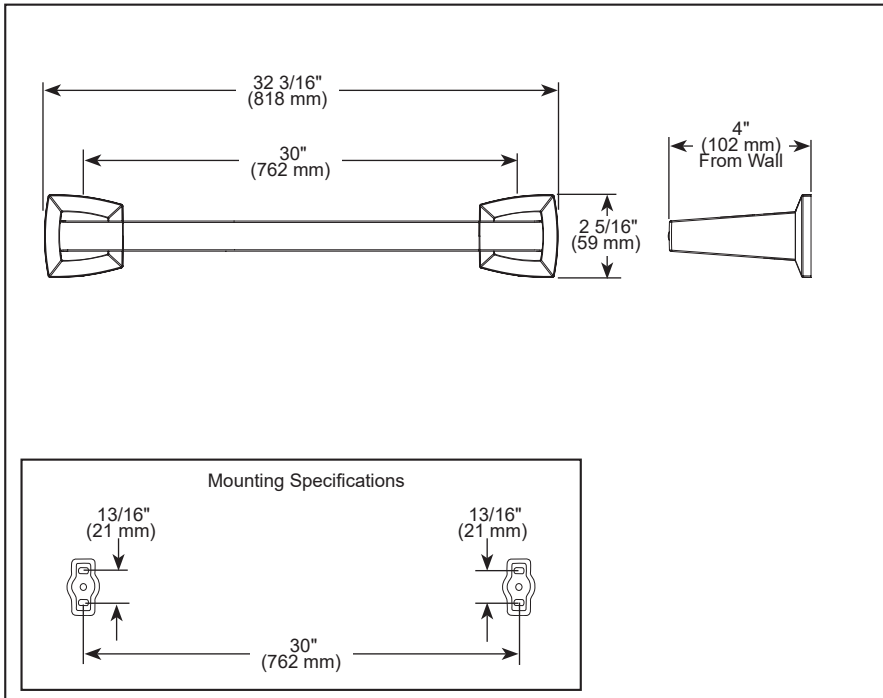

BRIZO®

ACCESSORIES

- Vettis® Collection
- 30" Towel Bar

STANDARD SPECIFICATIONS:

- Wood blocking is preferable behind all wall surfaces. If wood blocking is not available, try finding a wood stud to anchor at least one end of this accessory.
- Mounting hardware and mounting instructions included with product.
- Plastic anchors, screws, toggle bolts, and mounting brackets are included with the mounting hardware.