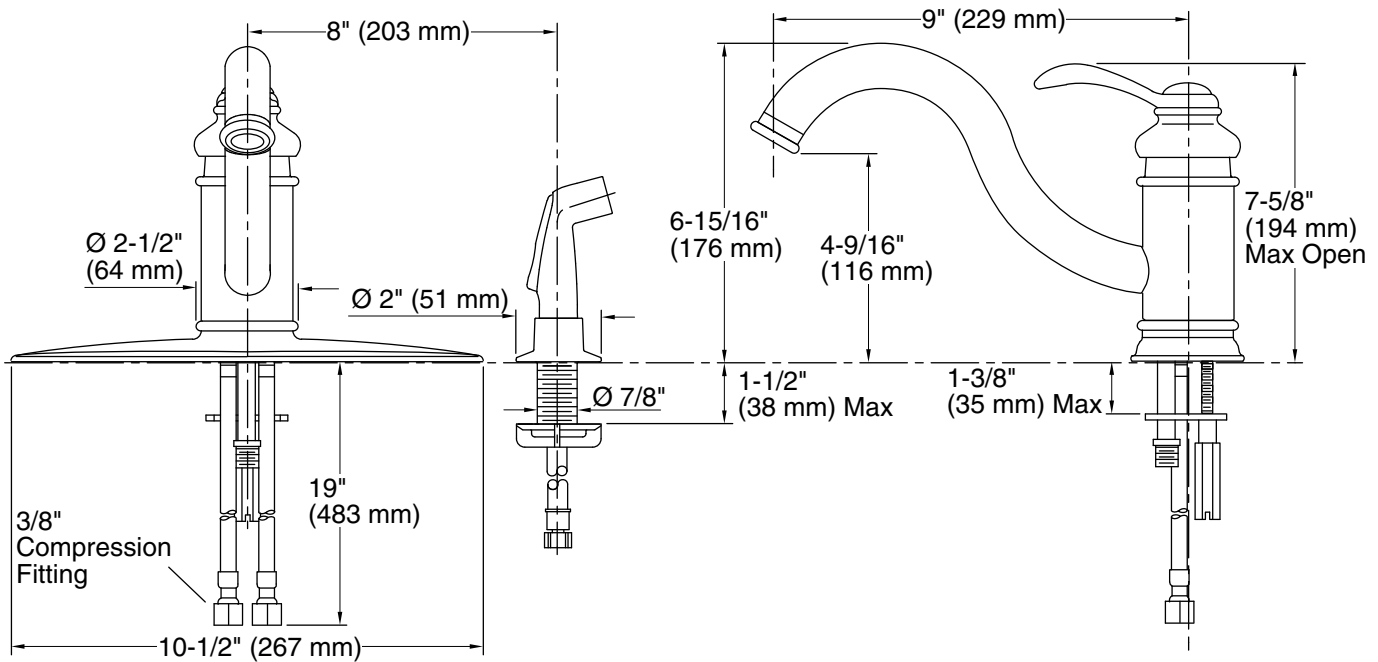

Features

- Matching side sprayer provides flexibility and convenience for cleaning and food prep
- KOHLER® ceramic disc valves exceed industry longevity standards for a lifetime of durable performance
- Single lever handle is simple to use and makes adjusting water temperature easy
- Temperature memory allows faucet to be turned on and off at the temperature set during prior usage
- 1.5 gpm (5.7 lpm) maximum flow rate at 60 psi (4.14 bar)

Recommended Products/Accessories

K-23723 Faucet cleaner

Optional Products/Accessories

1030920 Side Spray Deep Rough-In

ADA

CSA B651

Codes/Standards

ASME A112.18.1/CSA B125.1
NSF/ANSI/CAN 61
NSF/ANSI/CAN 372
DOE - Energy Policy Act 1992
California Energy Commission (CEC)
ADA
ICC/ANSI A117.1
CSA B651

KOHLER® Faucet Lifetime Limited Warranty

See website for detailed warranty information.

Technical Information

All product dimensions are nominal.

Faucet flow rate: 1.5 gal/min (5.7 l/min)

Spout:

Spout reach: 9" (229 mm)