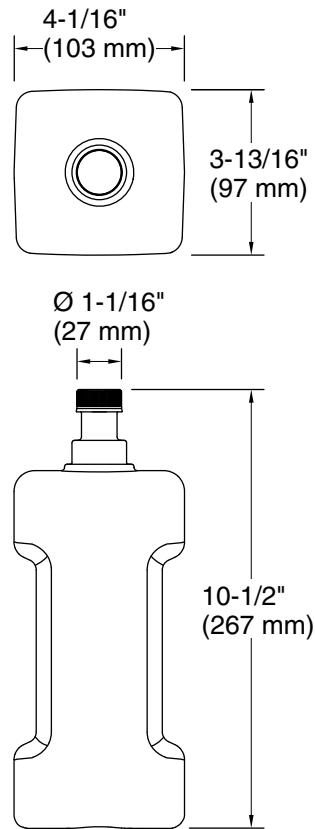

2-8-2025 16:38 - US/CA

THE BOLD LOOK
OF **KOHLER**

Hollyhock-scented single-use foam soap refill – 1600 mL
K-24880

Technical Information

All product dimensions are nominal.

Material: Plastic