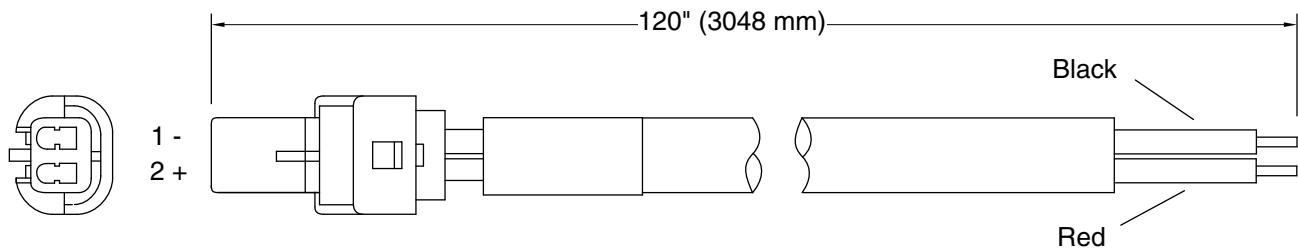

Features

- Intended for use with KOHLER AC-powered deck- and wall-mount touchless faucets and K-13481 multi-faucet power supply

Recommended Products/Accessories

- K-13481 Multi-Outlet Power Supply
- K-13481-A Multi-Outlet Power Supply

KOHLER® One-Year Limited Warranty

See website for detailed warranty information.

Technical Information

All product dimensions are nominal.

Material: Plastic, Metal

Notes

Install this product according to the installation instructions.