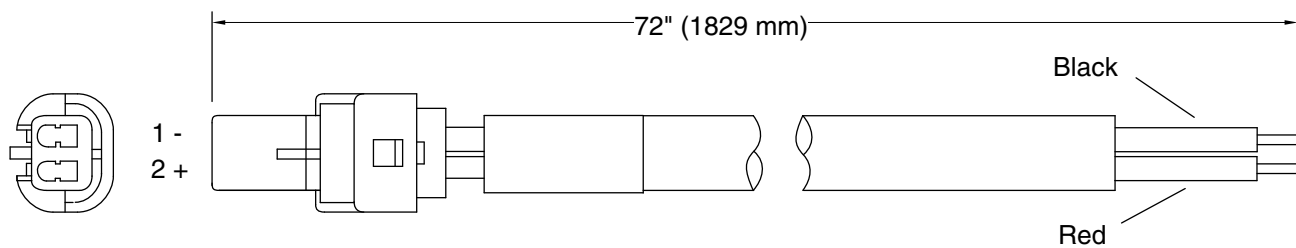

## Features

- Intended for use with KOHLER AC-powered deck- and wall-mount touchless faucets and K-13481 multi-faucet power supply

## Technical Information

All product dimensions are nominal.

Material: Plastic, Metal