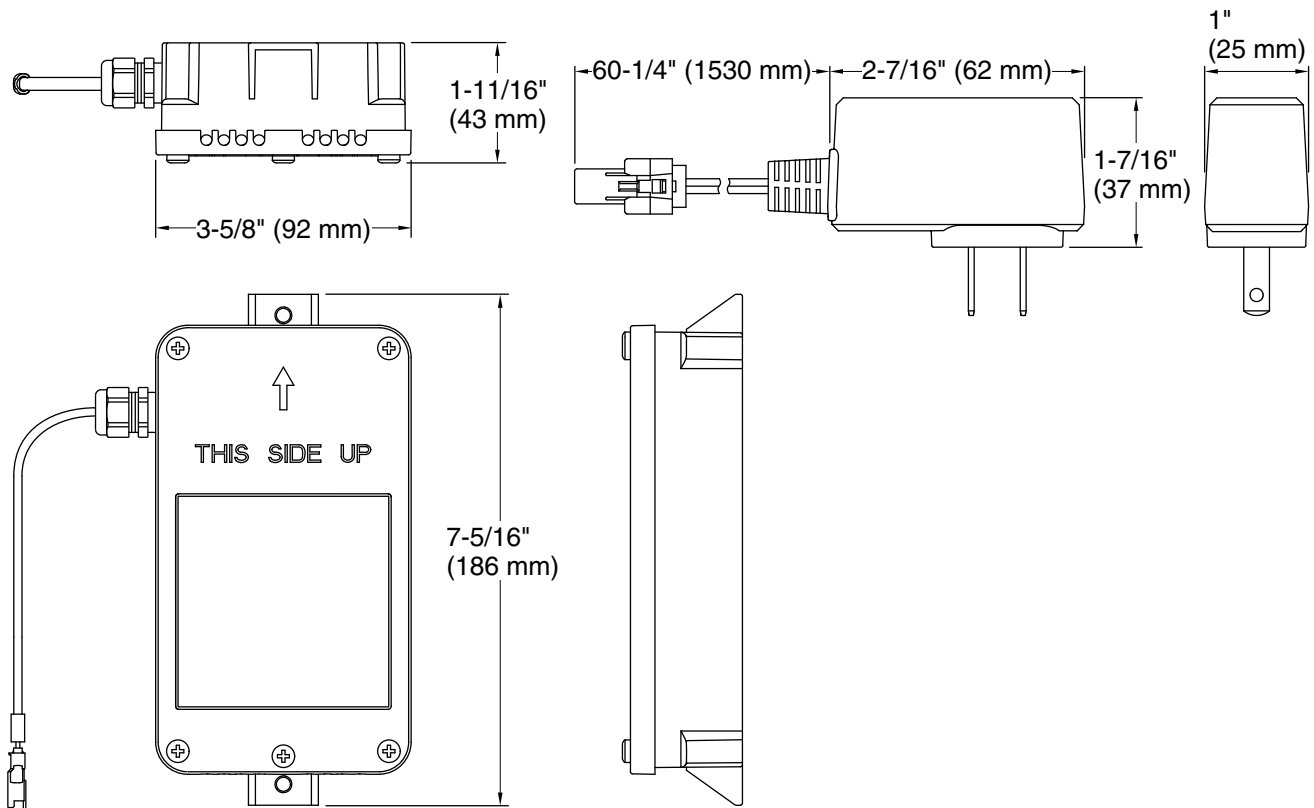

Required Electrical Service

One circuit required.

120/240 V, 0.3 A, 60 Hz

Technical Information

All product dimensions are nominal.

Material: Plastic

Notes

Install this product according to the installation instructions.