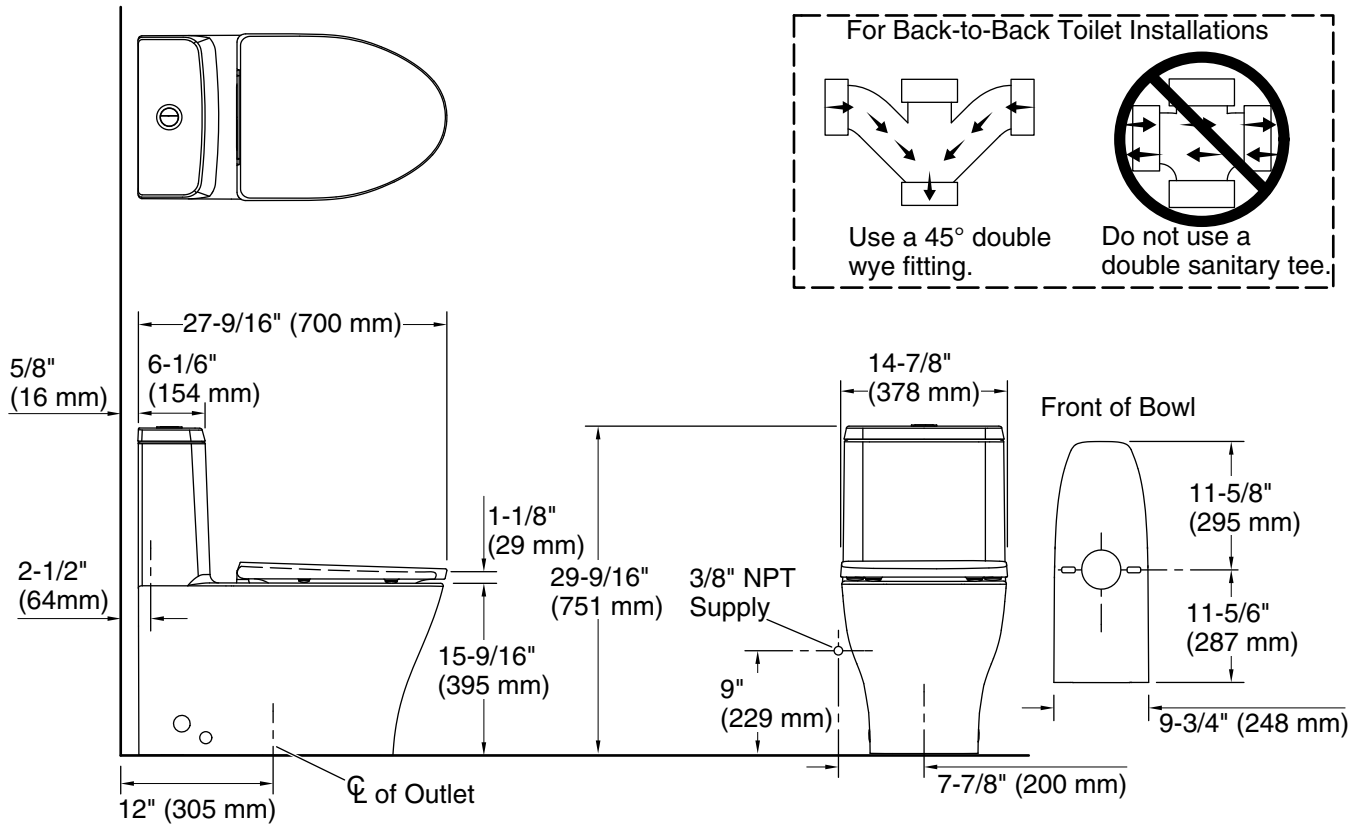

Reach™ Curv

One-piece compact elongated toilet with skirted trapway, dual-flush
K-23188

Features

- One-piece toilets integrate the tank and bowl into a seamless, easy-to-clean design
- Compact elongated bowl offers added comfort while occupying the same space as a round-front bowl
- Standard height
- Top-mount dual-flush actuator offers a choice of 0.8 or 1.28 gpf (3.0 or 4.8 lpf)
- 2" (51 mm) glazed trapway
- Fully skirted trapway simplifies cleaning
- Quiet-Close™ elongated lid and seat prevents slamming
- Alternative option available: Reach Curv with hidden cord design (K-23188-HC)

Installation

- Standard 12" (305 mm) rough-in
- Supply line sold separately
- Requires mounting plate for heated seat installation (sold separately)

Recommended Products/Accessories

- 1023457 Wax Ring/Hardware Kit
- 1265114 Connector Hose
- 1362736 Mounting Plate Kit Exposed Wire

Color tiles intended for reference only.

Color	Code	Description
-------	------	-------------

	0	White
---	---	-------

Technical Information

All product dimensions are nominal.

Toilet type:	Floor-mount
Waste Outlet:	Floor
Bowl shape:	Compact elongated
Flush type:	Class Five
Trap passageway:	2" (51 mm)
Water surface size:	7-3/4" x 5-3/4" (197 mm x 146 mm)
Rim to water surface:	6-1/4" (158 mm)
Rough-in:	12" (305 mm)
Seat-mounting holes:	5-1/2" (140 mm)
Template:	Footprint, 1392770-7, not required, included