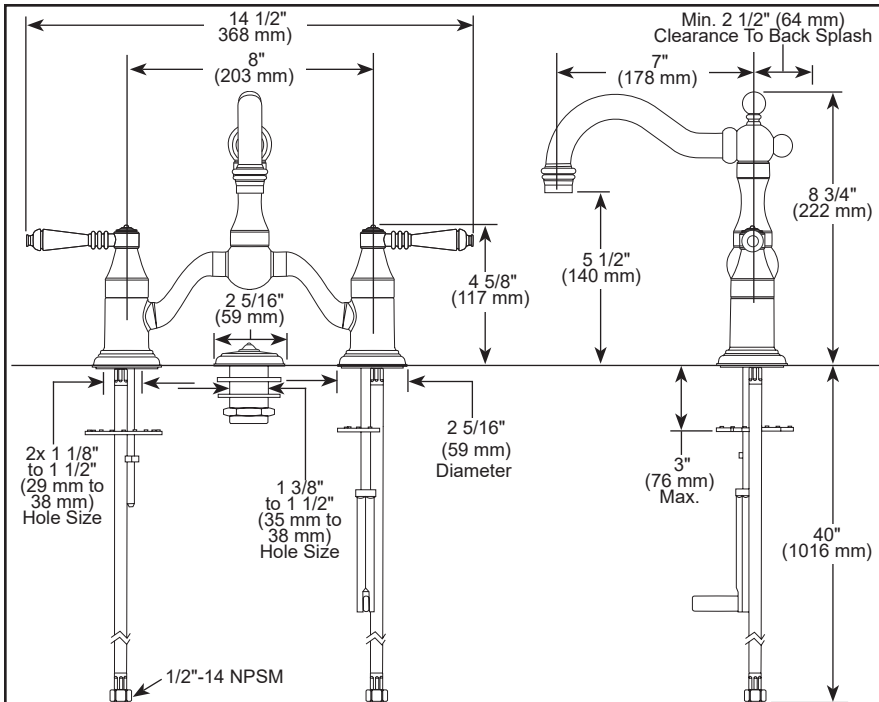

WARRANTY

- Parts and Finish - Lifetime limited warranty; or for commercial purchasers, 10 years for multi-family residential (apartments and condominiums) and 5 years for all other commercial uses, in each case from the date the product is received by the original purchaser or their authorized representative (installation contractor, etc.).
- Electronic Parts and Batteries (if applicable) - 5 years from the date the product is received by the original purchaser or their authorized representative (installation contractor, etc.); or for commercial purchasers, 1 year from the date the product is received by the original purchaser or their authorized representative (installation contractor, etc.). No warranty is provided on batteries.
- Please go to www.brizo.com for the complete details of our limited warranty.