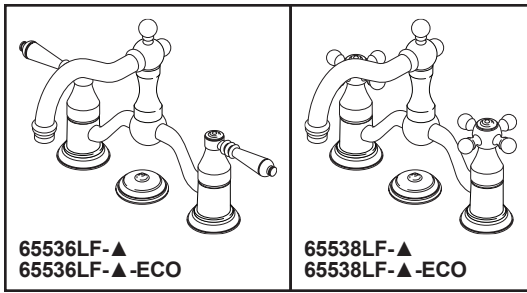

BRIZO®

BATHROOM FAUCET

- Tresa® Collection
- Two Handle Widespread Bridge

STANDARD SPECIFICATIONS:

- Max flow rate 1.5 gpm @ 60 psi, 5.7 L/min @ 414 kPa
- Max flow rate (ECO models only) 1.2 gpm @ 60 psi, 4.5 L/min @ 414 kPa
- Two or three hole mount
- Ceramic cartridge
- Hot and cold stems are interchangeable
- 1/4 turn handle stops
- Solid brass with one-piece cast brass waterway
- Third hole cover included
- Drain sold separately
- Spout features laminar water flow