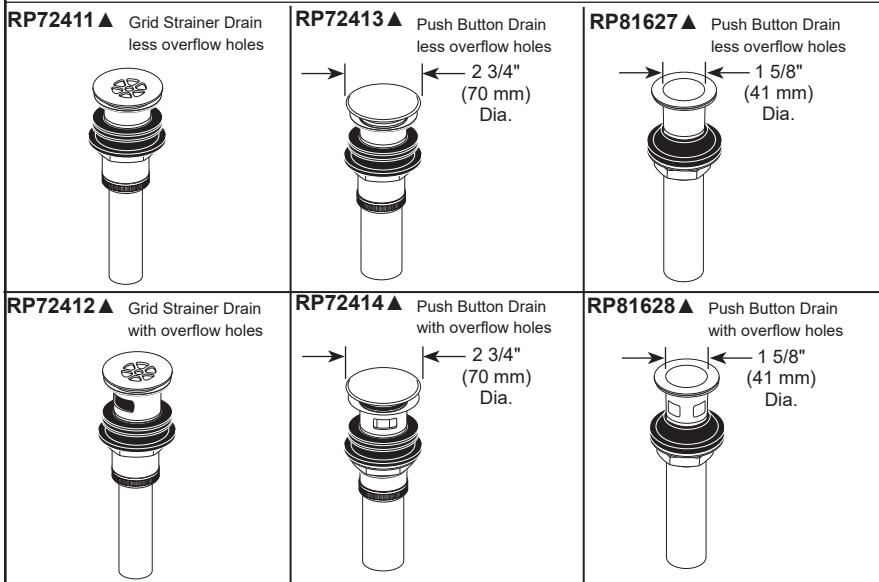

WARRANTY

- Parts and Finish - Lifetime limited warranty; or for commercial purchasers, 10 years for multi-family residential (apartments and condominiums) and 5 years for all other commercial uses, in each case from the date the product is received by the original purchaser or their authorized representative (installation contractor, etc.).
- Electronic Parts and Batteries (if applicable) - 5 years from the date the product is received by the original purchaser or their authorized representative (installation contractor, etc.); or for commercial purchasers, 1 year from the date the product is received by the original purchaser or their authorized representative (installation contractor, etc.). No warranty is provided on batteries.
- Please go to www.brizo.com for the complete details of our limited warranty.