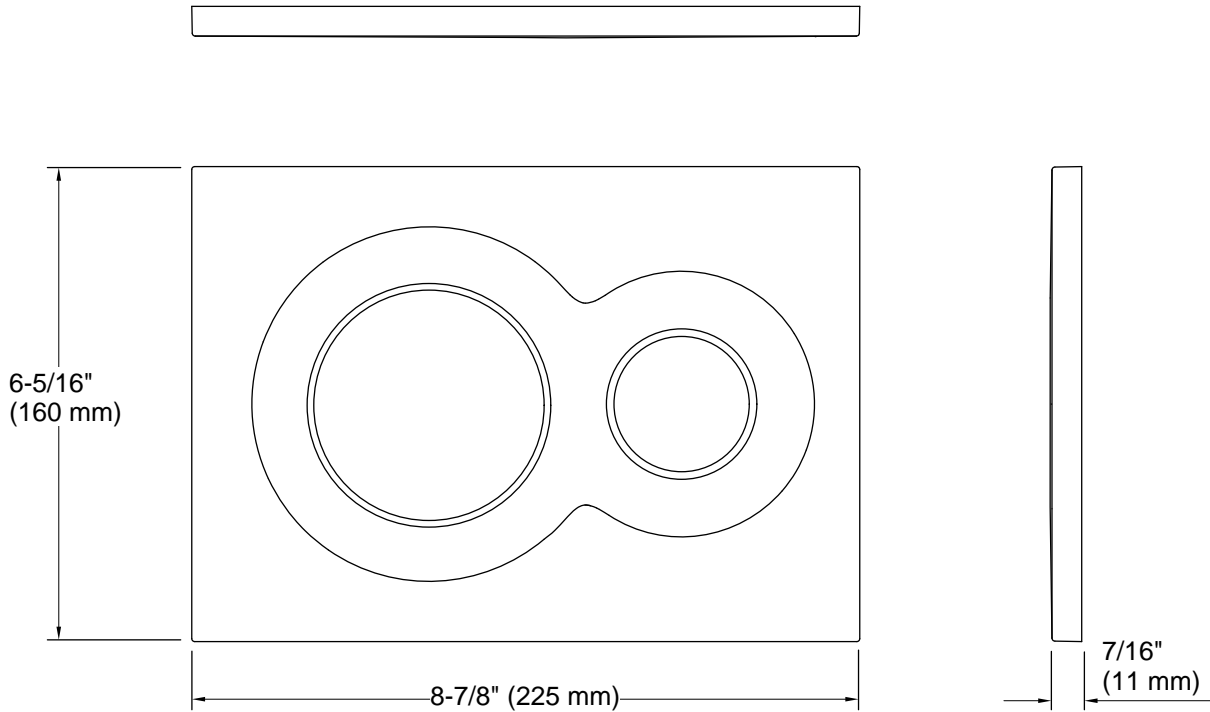

Technical Information

All product dimensions are nominal.

Material: Plastic

Notes

Install this product according to the installation guide.