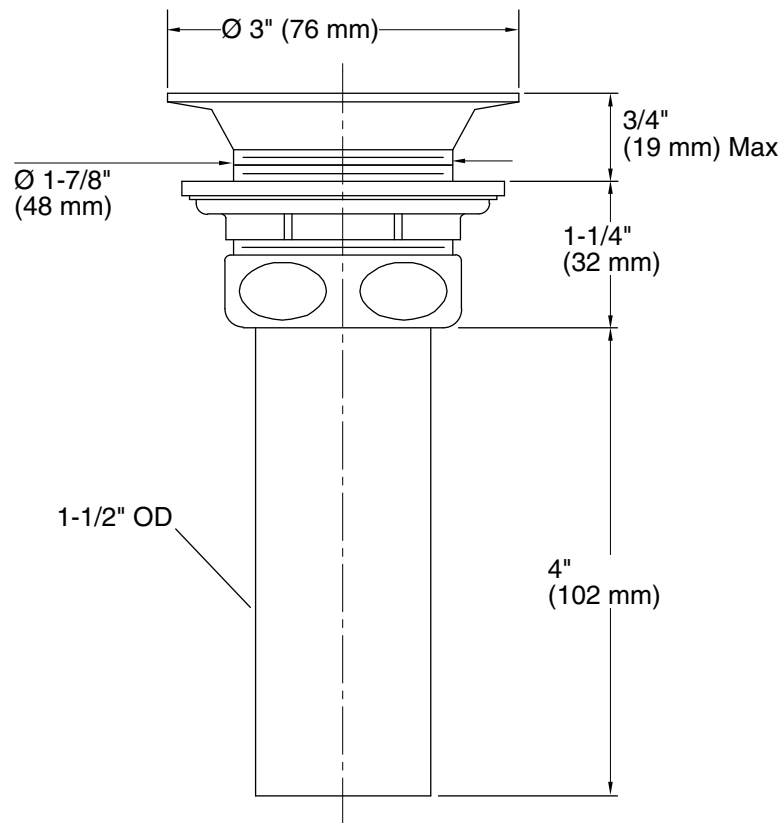

Features

- For sinks with 2" (51 mm) outlets
- Removable strainer
- Includes 1-1/2" (38 mm) x 4" (102 mm) tailpiece

Material

- Solid-brass construction for durability and reliability

Recommended Products/Accessories

Color tiles intended for reference only.

Color	Code	Description
-------	------	-------------

	CP	Polished Chrome
---	----	-----------------

Technical Information

All product dimensions are nominal.

Material: Brass