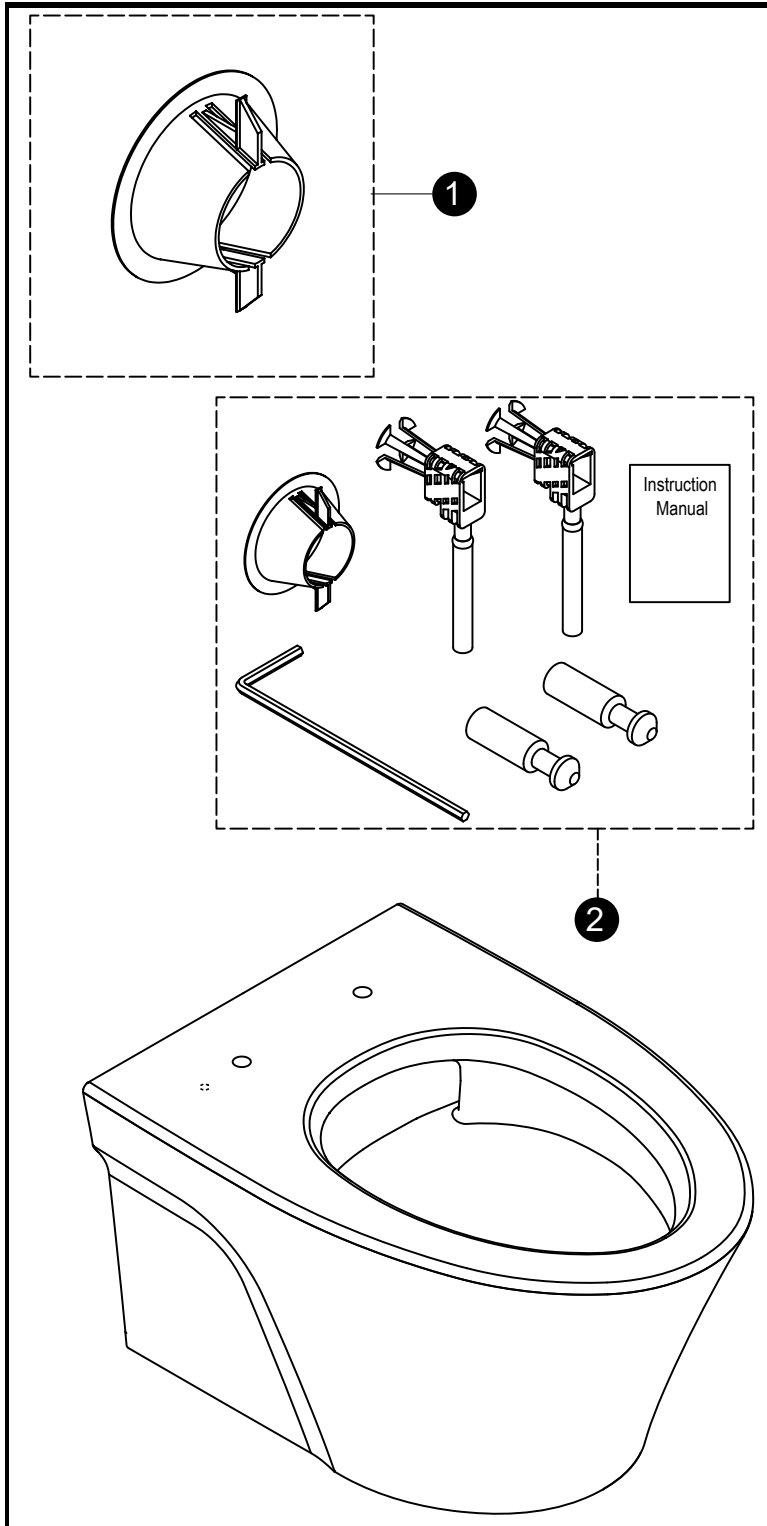

AP Elongated
Wall Hung Toilet
CEFIONTECT®
WASHLET®+

Item	Part	Description
1	9AU323-A	Pressure Loss Ring
2	THU754-A	Wall Hung Bowl Spare Part

Note:

Product Number Explanations

(CT) Bowl
 (426) Toilet Model
 (C) TORNADO FLUSH®
 (M) DUAL-MAX®
 (F) Universal Height
 (G) CEFIONTECT®
 (T40) WASHLET®+

Actual Product may vary slightly from illustration.