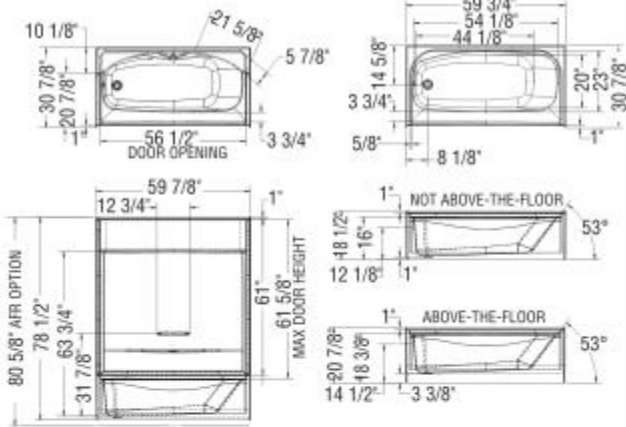

Essence TS-6030 AcrylX Alcove Four-Piece Tub Shower

Model number:

148006-000-002-294

Dimensions: 59.875" x 30" x 77.5"

Installation: Alcove

Material: AcrylX™ Applied Acrylic

Standard Features:

- Proudly made in Canada
- Sectional 4-piece tub shower for alcove installation, ideal for renovation projects
- Built with 2 strong, roomy shelves
- Designed with a maximized interior to provide better comfort in limited spaces
- Comes with the option of a left hand drain for your convenience
- Includes a grab bar to keep you stable and safe while showering

Dimensions: 59.875" x 30" x 77.5"

Installation: Alcove

Material: AcrylX™ Applied Acrylic

STANDARD

REINFORCEMENT BACKING

GRAB BARS

Dimensions

60 x 30 x 77 1/2 In.
(1521 x 762 x 1969 mm)

Water Capacity

32 gallons - 122 liters

Weight

152 lbs - 69 kg

Deep Sump Height

14.5 In. - 368 mm

Drain location:

Left

Right

All dimensions are approximate. Structure measurements must be verified against the unit to ensure proper fit.
* Dimensions indicated on product pages exclude tiling flanges.

Project:

Contractor:

Representative: