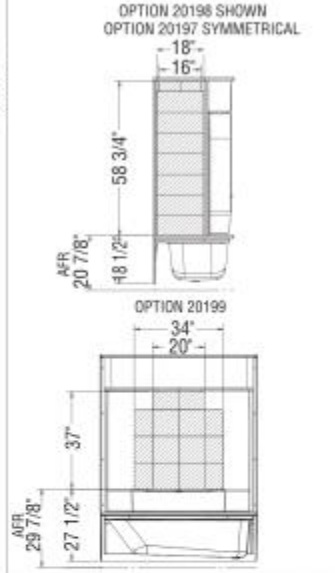

Essence TS-6030 AcrylX Alcove Four-Piece Tub Shower

Model number:

148006-000-002-294

Dimensions: 59.875" x 30" x 77.5"

Installation: Alcove

Material: AcrylX™ Applied Acrylic

Standard Features:

- Proudly made in Canada
- Sectional 4-piece tub shower for alcove installation, ideal for renovation projects
- Built with 2 strong, roomy shelves
- Designed with a maximized interior to provide better comfort in limited spaces
- Comes with the option of a left hand drain for your convenience
- Includes a grab bar to keep you stable and safe while showering

Dimensions: 59.875" x 30" x 77.5"

Installation: Alcove

Material: AcrylX™ Applied Acrylic

STANDARD

REINFORCEMENT BACKING

GRAB BARS

Dimensions

60 x 30 x 77 1/2 In.
(1521 x 762 x 1969 mm)

Water Capacity

32 gallons - 122 liters

Weight

152 lbs - 69 kg

Deep Sump Height

14.5 In. - 368 mm

Drain location:

Left

Right

All dimensions are approximate. Structure measurements must be verified against the unit to ensure proper fit.
* Dimensions indicated on product pages exclude tiling flanges.

Project:

Contractor:

Representative: