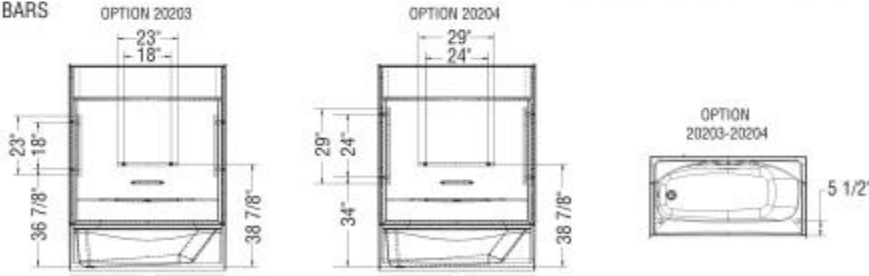

Essence TS-6030 AcrylX Alcove Four-Piece Tub Shower

Model number:

148006-000-002-294

Dimensions: 59.875" x 30" x 77.5"

Installation: Alcove

Material: AcrylX™ Applied Acrylic

Standard Features:

- Proudly made in Canada
- Sectional 4-piece tub shower for alcove installation, ideal for renovation projects
- Built with 2 strong, roomy shelves
- Designed with a maximized interior to provide better comfort in limited spaces
- Comes with the option of a left hand drain for your convenience
- Includes a grab bar to keep you stable and safe while showering

Dimensions: 59.875" x 30" x 77.5"

Installation: Alcove

Material: AcrylX™ Applied Acrylic

STANDARD

REINFORCEMENT BACKING

GRAB BARS

Dimensions

60 x 30 x 77 1/2 In.
(1521 x 762 x 1969 mm)

Water Capacity

32 gallons - 122 liters

Weight

152 lbs - 69 kg

Deep Sump Height

14.5 In. - 368 mm

Drain location:

Left

Right

All dimensions are approximate. Structure measurements must be verified against the unit to ensure proper fit.
* Dimensions indicated on product pages exclude tiling flanges.

Project:

Contractor:

Representative: