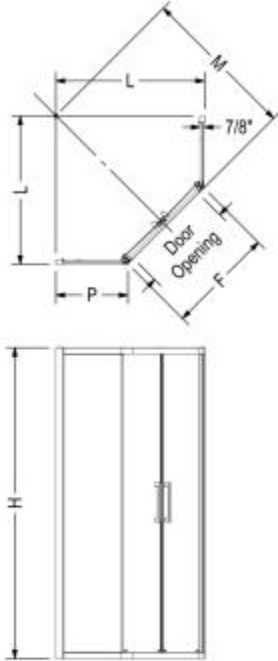

Radia Neo-angle 40 x 40 x 71 1/2 in. 6 mm Sliding Shower Door for Corner

Model number:

137442-900-340-000

Dimensions: 71.5"

Installation: Corner

Material:

Standard Features:

- 6 mm tempered glass with Lotus Easy Clean Glass Protection - repels soap and water stains for care-free maintenance
- Magnetic and aluminium extrusion for a better watertight closure as well as provide panel rigidity
- Features MAAX Clip-and-Push System that allows to detach the bottom wheels to clean the track
- Reversible door for right or left opening, panels are pre-assembled with the hardware and side jambs for fast and easy installation

Model number:

137442-900-340-000

Dimensions: 71.5"

Installation: Corner

Material:

STANDARD

Dimensions

71 1/2 In.
(1816 mm)

Weight

121 lbs - 55 kg

Frame Type

Semi-frameless

Door Adjustment

Semi-frameless

Code	Description	H	M	L	P Adjustable	F	Door Opening	Wall Adjustment
137440	RADIA N-A 36" X 36" X 71.5"	71 5/8"	35 5/8"	34 1/2"	14 9/16" - 15 1/4"	26 3/8"	18 5/16"	3/4"
137441	RADIA N-A 38" X 38" X 71.5"	71 5/8"	37 7/8"	35 5/8"	16 1/8" - 16 13/16"	26 7/16"	18 5/16"	3/4"
137442	RADIA N-A 40" X 40" X 71.5"	71 5/8"	40 15/16"	37 13/16"	18 3/16" - 18 7/8"	26 1/2"	18 5/16"	3/4"

All dimensions are approximate. Structure measurements must be verified against the unit to ensure proper fit.

Project:

Contractor:

Representative:

Date:

Tel:

Notes:

MAAX