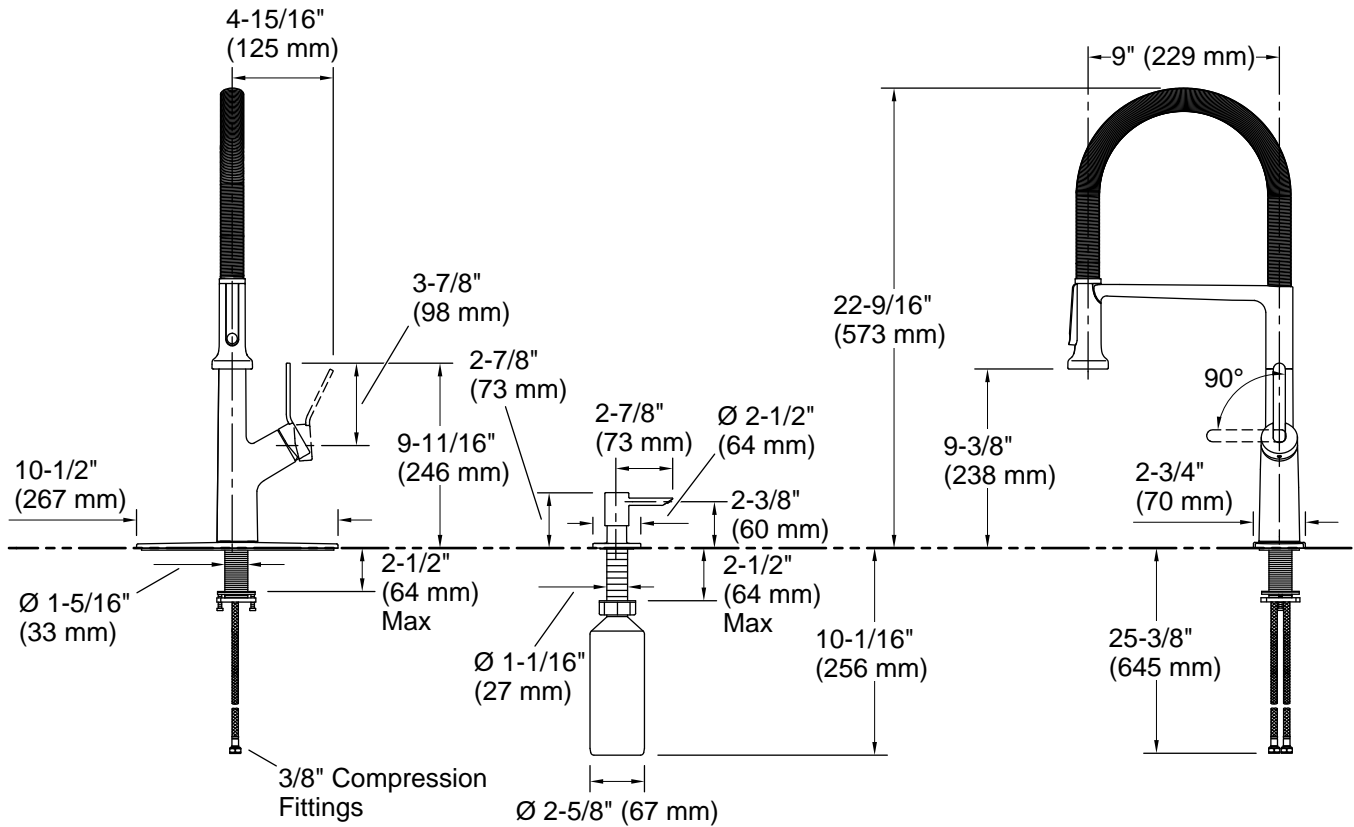

Features

- Semi-professional kitchen faucet with finish-matched easy-clean hose cover
- Two-function pull-down sprayhead allows you to switch from aerated stream to Sweep® spray
- Sweep® spray features specially angled nozzles that form a wide, powerful blade of water to sweep your dishes and sink clean
- Magnetic docking arm keeps the sprayhead securely in place
- MasterClean™ sprayface features an easy-to-clean surface that withstands mineral buildup and maximizes spray performance
- High-arch spout offers vertical clearance for tall cookware and pitchers
- Single lever handle makes adjusting water temperature easy with one hand
- KOHLER® ceramic disc valves exceed industry longevity standards for a lifetime of durable performance
- 1.5 gpm (5.7 lpm) maximum flow rate at 60 psi (4.14 bar)
- Box includes: Assembled faucet, supply lines, escutcheon plate, soap/lotion dispenser

Installation

- Installs with 1-, 2-, 3-, or 4- hole sink (escutcheon plate included)
- Flexible supply lines and quick-connect fittings simplify installation
- Longer shank works with countertops up to 2½" inches thick and is easy to install.

Technical Information

All product dimensions are nominal.

Faucet:

Flow rate: 1.5 gal/min (5.7 l/min)

Drain included: No

Spout:

Spout reach: 9" (229 mm)

Handshower: