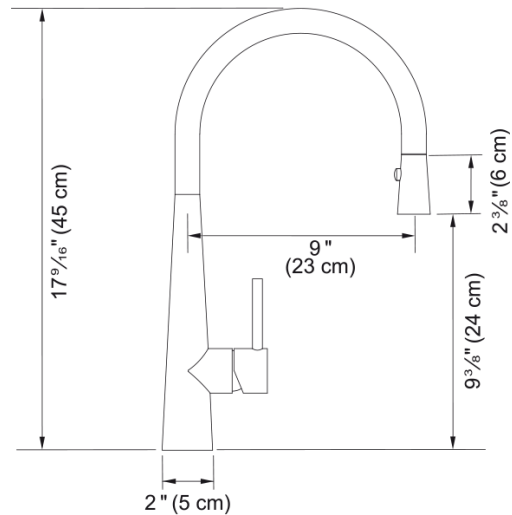

Steel Pull-Down Faucet - STL-PD-GLD | 115.0689.823

17.5-in. Single Handle Pull-Down Kitchen Faucet in Gold. With its high arc spout and pull-down dual spray head, this faucet can accommodate large pots and allows you to reach each corner of the sink easily. The dual functioning spray head can toggle between powerful spray and stream, making clean-up effortless. Solid 304 stainless steel construction delivers corrosion resistance inside and out. The durable PVD finish is resistant to scratching and the color never fades, even with frequent cleaning. ADA and AB100 compliant.

Aspect

Spout type	J - spout
Color	Gold
Type of material	Stainless steel 304
Flexible pullout hose material	Textile
Spray head material	Stainless steel

Product Dimensions

Faucet hole diameter	35 mm
Cartridge dimension	35 mm

Installation

Mounting type	Shank
Water supply hose connection	1/2"
Water supply hose length	800 mm

Product specifications

Pressure	High pressure
Faucet type	Spray
Faucet operation	Side lever
Faucet rotation	180°