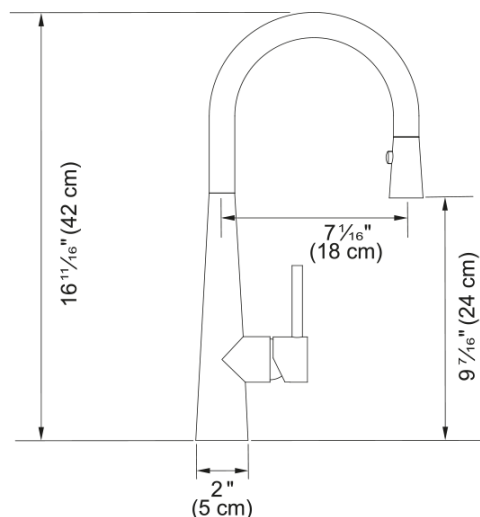

Steel Prep Faucet - STL-PR-IBK | 115.0619.307

16.7-in. Single Handle Pull-Down Kitchen Prep Faucet in Industrial Black. With its high arc spout and pull-down spray head, this faucet can accommodate large pots and allows you to reach each corner of the sink easily. The dual functioning spray head toggles between powerful spray and stream, making clean-up effortless. Solid 304 stainless steel construction delivers corrosion resistance inside and out. The durable PVD finish is resistant to scratching and the color never fades, even with frequent cleaning. ADA and AB100 compliant.

Aspect

Spout type	J - spout
Color	Industrial black
Type of material	Stainless steel 304
Flexible pullout hose material	Nylon grey
Spray head material	Stainless steel

Product Dimensions

Faucet hole diameter	35 mm
Cartridge dimension	35 mm

Installation

Mounting type	Shank
Water supply hose connection	1/2"
Water supply hose length	800 mm

Product specifications

Pressure	High pressure
Faucet type	Spray
Faucet operation	Side lever
Faucet rotation	360°