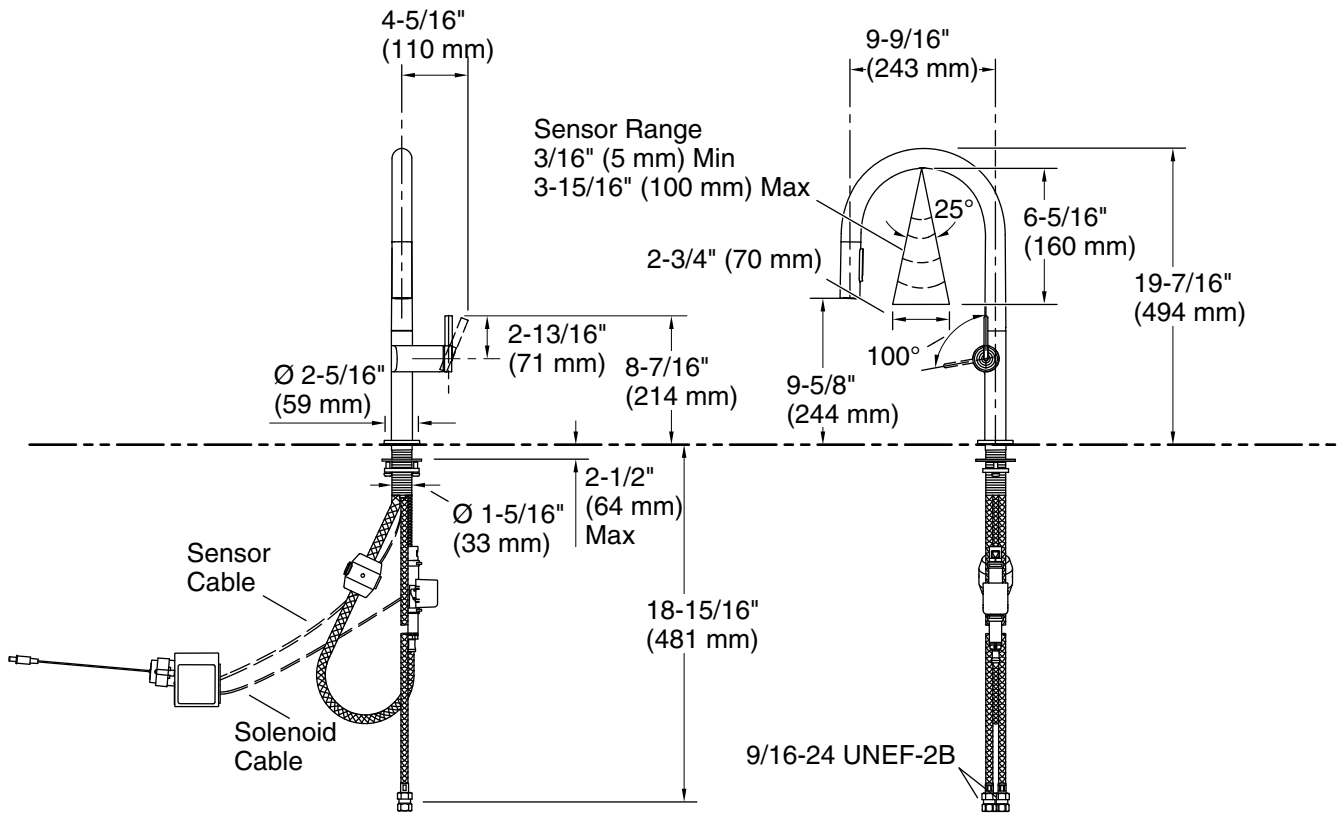

Technical Information

All product dimensions are nominal.

Power source: Plug - AC, included

Faucet:

Flow rate: 1.5 gal/min (5.7 l/min)

Drain included: No

Spout:

Spout reach: 9-9/16" (243 mm)