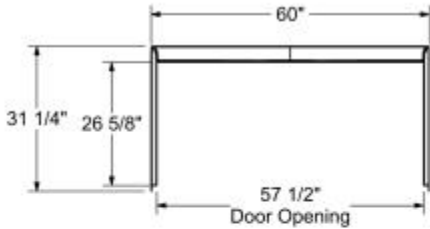

NexTile 6030 Direct-to-Stud Four-Piece Alcove Tub Wall Kit

Model number:

106542-000-270-000

Dimensions: 60" x 30" x 60"

Installation: Direct-to-Stud

Material: Composite

Standard Features:

- Subway tile design with realistic grout texture without the upkeep or high price tag
- 4-piece direct-to-stud design for easy handling and a quick, 1 person installation
- Spacious wall-to-wall storage niche with a beautiful accent mosaic tile pattern
- Compatible with most 60-inch x 30-inch bathtub
- Pair with one of these Maax tub for a hassle-free solution : New Town 60x30 IFS, Avenue 60x30, Nomad 60x30, Nomad 60x30 AFR, Bosca 60 x 30

Certifications

MAAX products adhere to one or more of the following certifications:

Standard Colors:

White

MAAX

NexTile 6030 Direct-to-Stud Four-Piece Alcove Tub Wall Kit

Model number:

106542-000-270-000

Dimensions: 60" x 30" x 60"

Installation: Direct-to-Stud

Material: Composite

Dimensions

60 x 30 x 60 In.
(1524 x 762 x 1524 mm)

Weight

105 lbs - 48 kg

All dimensions are approximate. Structure measurements must be verified against the unit to ensure proper fit.