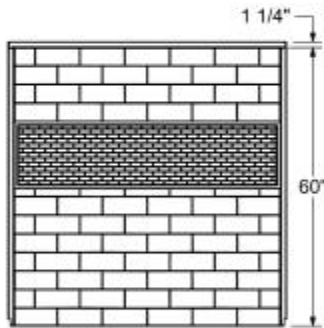

NexTile 6030 Direct-to-Stud Four-Piece Alcove Tub Wall Kit

Model number:

106542-000-270-000

Dimensions: 60" x 30" x 60"

Installation: Direct-to-Stud

Material: Composite

Standard Features:

- Subway tile design with realistic grout texture without the upkeep or high price tag
- 4-piece direct-to-stud design for easy handling and a quick, 1 person installation
- Spacious wall-to-wall storage niche with a beautiful accent mosaic tile pattern
- Compatible with most 60-inch x 30-inch bathtub
- Pair with one of these Maax tub for a hassle-free solution : New Town 60x30 IFS, Avenue 60x30, Nomad 60x30, Nomad 60x30 AFR, Bosca 60 x 30

Certifications

MAAX products adhere to one or more of the following certifications:

Standard Colors:

White

MAAX

NexTile 6030 Direct-to-Stud Four-Piece Alcove Tub Wall Kit

Model number:

106542-000-270-000

Dimensions: 60" x 30" x 60"

Installation: Direct-to-Stud

Material: Composite

Dimensions

60 x 30 x 60 In.
(1524 x 762 x 1524 mm)

Weight

105 lbs - 48 kg

All dimensions are approximate. Structure measurements must be verified against the unit to ensure proper fit.