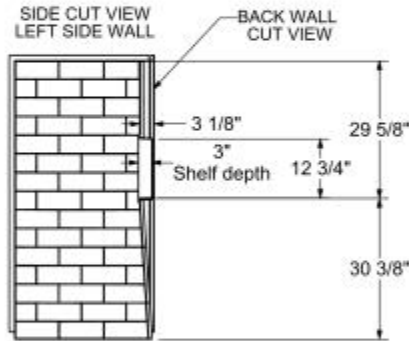

NexTile 6030 Direct-to-Stud Four-Piece Alcove Tub Wall Kit

Model number:

106542-000-270-000

Dimensions: 60" x 30" x 60"

Installation: Direct-to-Stud

Material: Composite

Standard Features:

- Subway tile design with realistic grout texture without the upkeep or high price tag
- 4-piece direct-to-stud design for easy handling and a quick, 1 person installation
- Spacious wall-to-wall storage niche with a beautiful accent mosaic tile pattern
- Compatible with most 60-inch x 30-inch bathtub
- Pair with one of these Maax tub for a hassle-free solution : New Town 60x30 IFS, Avenue 60x30, Nomad 60x30, Nomad 60x30 AFR, Bosca 60 x 30

Certifications

MAAX products adhere to one or more of the following certifications:

Standard Colors:

White

MAAX

NexTile 6030 Direct-to-Stud Four-Piece Alcove Tub Wall Kit

Model number:

106542-000-270-000

Dimensions: 60" x 30" x 60"

Installation: Direct-to-Stud

Material: Composite

Dimensions

60 x 30 x 60 In.
(1524 x 762 x 1524 mm)

Weight

105 lbs - 48 kg

All dimensions are approximate. Structure measurements must be verified against the unit to ensure proper fit.