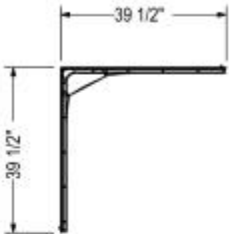

40 x 40 in. Acrylic Three-Piece Corner Shower Wall Kit

Model number:

106383-000-001-000

Dimensions: 40.125" x 40.125" x 75.75"

Installation: Wall Preparation Required **Material:** Acrylic

Standard Features:

Model number:

106383-000-001-000

Dimensions: 40.125" x 40.125" x 75.75"

Installation: Wall Preparation Required

Material: Acrylic

STANDARD

Dimensions

40 1/4 x 40 1/4 x 75 3/4 In.
(1019 x 1019 x 1924 mm)

Weight

24 lbs - 11 kg

All dimensions are approximate. Structure measurements must be verified against the unit to ensure proper fit.

Project: _____

Contractor: _____

Representative: _____

Date: _____

Tel: _____