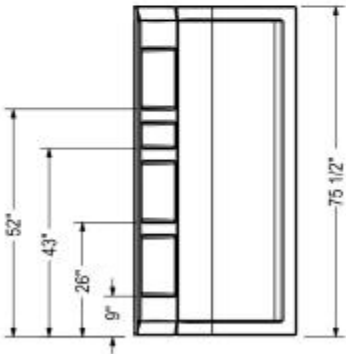

40 x 40 in. Acrylic Three-Piece Corner Shower Wall Kit

Model number:

106383-000-001-000

Dimensions: 40.125" x 40.125" x 75.75"

Installation: Wall Preparation Required **Material:** Acrylic

Standard Features:

Model number:

106383-000-001-000

Dimensions: 40.125" x 40.125" x 75.75"

Installation: Wall Preparation Required

Material: Acrylic

STANDARD

Dimensions

40 1/4 x 40 1/4 x 75 3/4 In.
(1019 x 1019 x 1924 mm)

Weight

24 lbs - 11 kg

All dimensions are approximate. Structure measurements must be verified against the unit to ensure proper fit.

Project: _____

Contractor: _____

Representative: _____

Date: _____

Tel: _____