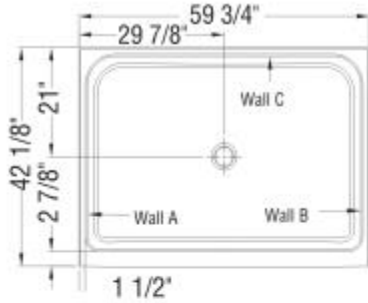

42 x 72 in. Acrylic Direct-to-Stud Two-Piece Shower Wall Kit

Model number:

105067-000-001-000

Dimensions: 42" x 42" x 72"

Installation: Direct-to-Stud

Material: Acrylic

Standard Features:

- Wall set (2 walls)
- Integrated convenient footrest
- Designed for ease of maintenance
- Easy front installation with snap clips

Standard Colors:

White

Certifications

MAAX products adhere to one or more of the following certifications:

MAAX

42 x 72 in. Acrylic Direct-to-Stud Two-Piece Shower Wall Kit

Model number:

105067-000-001-000

Dimensions: 42" x 42" x 72"

Installation: Direct-to-Stud

Material: Acrylic

Dimensions

42 x 42 x 72 In.
(1067 x 1067 x 1829 mm)

Weight

75 lbs - 34 kg

All dimensions are approximate. Structure measurements must be verified against the unit to ensure proper fit.