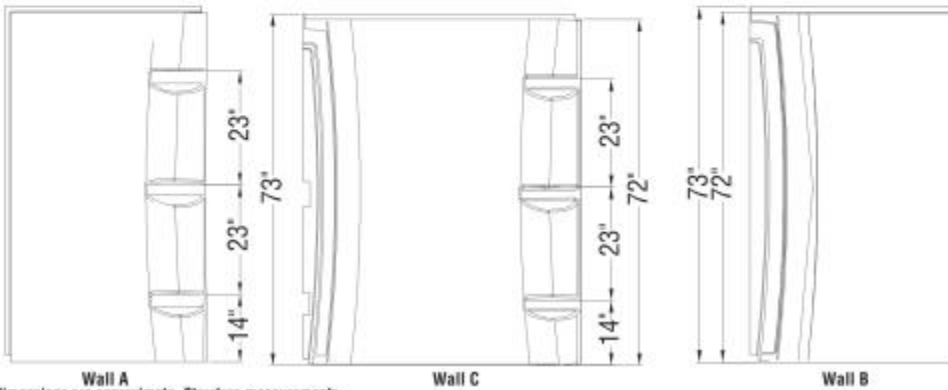

42 x 72 in. Acrylic Direct-to-Stud Two-Piece Shower Wall Kit

Model number:

105067-000-001-000

Dimensions: 42" x 42" x 72"

Installation: Direct-to-Stud

Material: Acrylic

Standard Features:

- Wall set (2 walls)
- Integrated convenient footrest
- Designed for ease of maintenance
- Easy front installation with snap clips

Standard Colors:

White

Certifications

MAAX products adhere to one or more of the following certifications:

MAAX

42 x 72 in. Acrylic Direct-to-Stud Two-Piece Shower Wall Kit

Model number:

105067-000-001-000

Dimensions: 42" x 42" x 72"

Installation: Direct-to-Stud

Material: Acrylic

Dimensions

42 x 42 x 72 In.
(1067 x 1067 x 1829 mm)

Weight

75 lbs - 34 kg

All dimensions are approximate. Structure measurements must be verified against the unit to ensure proper fit.