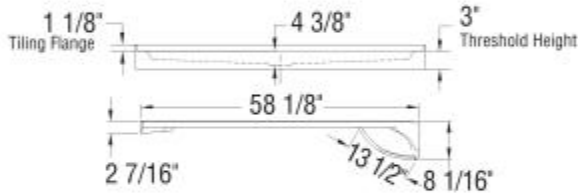

42 x 72 in. Acrylic Direct-to-Stud Two-Piece Shower Wall Kit

Model number:

105067-000-001-000

Dimensions: 42" x 42" x 72"

Installation: Direct-to-Stud

Material: Acrylic

Standard Features:

- Wall set (2 walls)
- Integrated convenient footrest
- Designed for ease of maintenance
- Easy front installation with snap clips

Dimensions: 42" x 42" x 72"

Installation: Direct-to-Stud

Material: Acrylic

Dimensions

42 x 42 x 72 In.
(1067 x 1067 x 1829 mm)

Weight

75 lbs - 34 kg

All dimensions are approximate. Structure measurements must be verified against the unit to ensure proper fit.