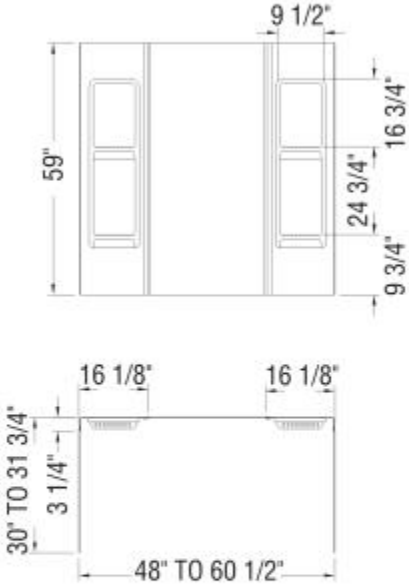

Elan 59 61 x 32 Acrylic Glue up Five-Piece Tub Wall Surround

Model number:

101343-000-001-000

Dimensions: 60.5" x 31.75" x 59"

Installation: Glue up

Material: Acrylic

Dimensions

60 1/2 x 31 3/4 x 59 In.
(1537 x 806 x 1499 mm)

Weight

38 lbs - 17 kg

Project: _____

Contractor: _____

Representative: _____

Date: _____

Tel: _____

Notes: _____

_____

_____