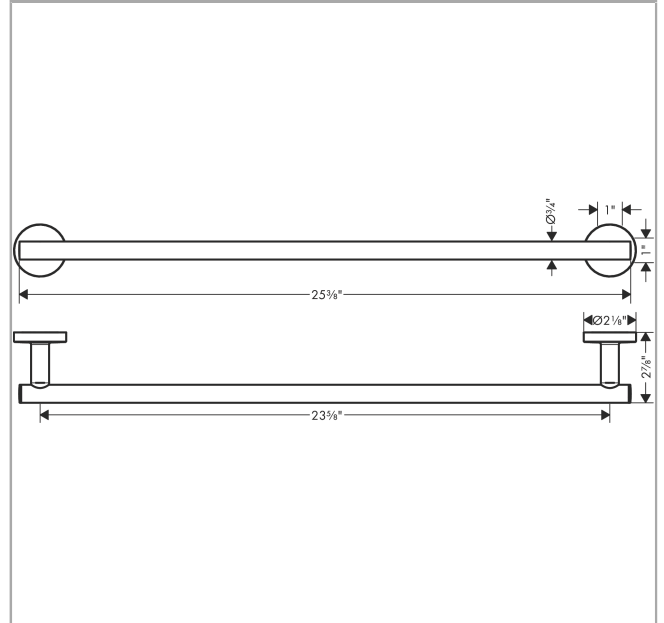

**Logis Universal  
Towel Bar, 24"**

Finish: **chrome** Part no. : **41716000**

**Description**

**Features**

- Wall-mounted
- Brass
- Metal holder
- With mounting material
- Diameter of drilled hole: 0.23"
- Concealed fastening

**Product image**

**Scale drawing**

**Logis Universal  
Towel Bar, 24"**

Finish: **chrome**    Part no. : **41716000**

**Exploded drawing**

Year of production: **>04/18**

**Logis Universal**  
**Towel Bar, 24"**  
 Finish: **chrome**    Part no. : **41716000**

**Spare parts list**

Year of production: >04/18

Pos.	Description	Part no.	PC	PU
1	mounting set	40915000	0	1