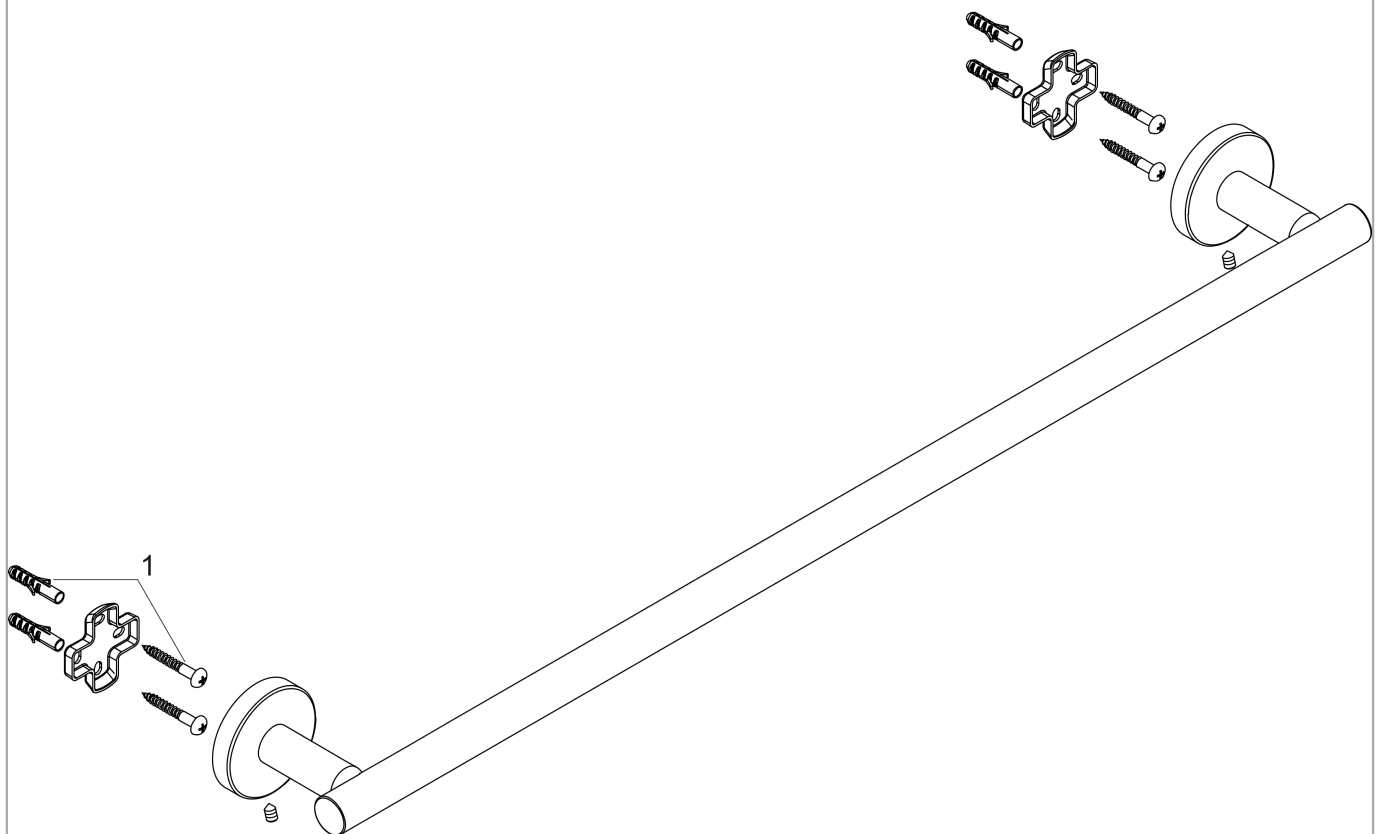

**Logis Universal  
Towel Bar, 24"**

Finish: **chrome** Part no. : **41716000**

**Description**

**Features**

- Wall-mounted
- Brass
- Metal holder
- With mounting material
- Diameter of drilled hole: 0.23"
- Concealed fastening

**Product image**

**Scale drawing**

**Logis Universal  
Towel Bar, 24"**

Finish: **chrome**    Part no. : **41716000**

**Exploded drawing**

Year of production: **>04/18**

**Logis Universal**  
**Towel Bar, 24"**  
 Finish: **chrome**    Part no. : **41716000**

**Spare parts list**

Year of production: >04/18

Pos.	Description	Part no.	PC	PU
1	mounting set	40915000	0	1