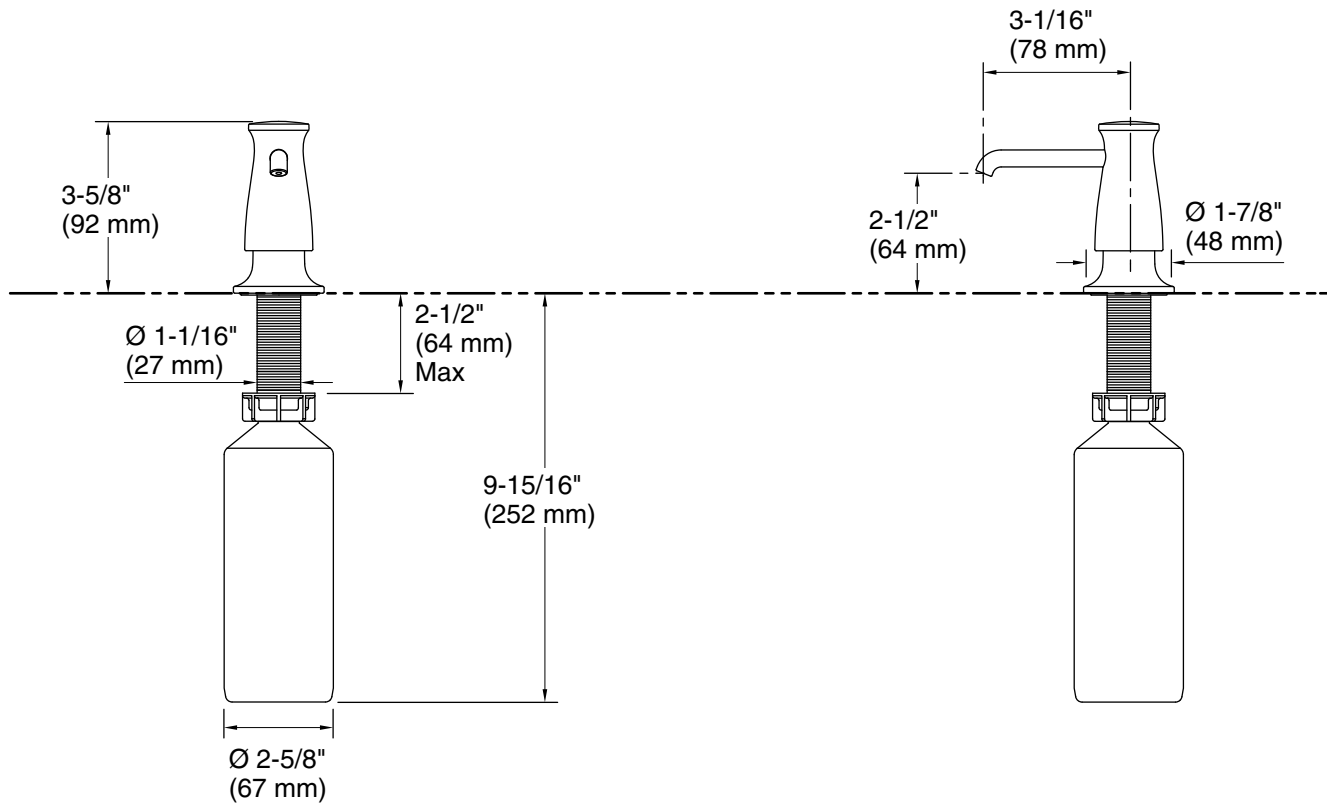

Features

- Holds up to 16 ounces of soap or lotion; refillable from top
- Greater thread length is suitable for use with thicker countertops
- Coordinates with traditional-style faucets

Material

- Premium material construction for durability and reliability
- Durable finishes engineered to last and designed to coordinate with KOHLER faucet finishes
- KOHLER® finishes resist corrosion and tarnishing

Technical Information

All product dimensions are nominal.

Material: Brass/Plastic