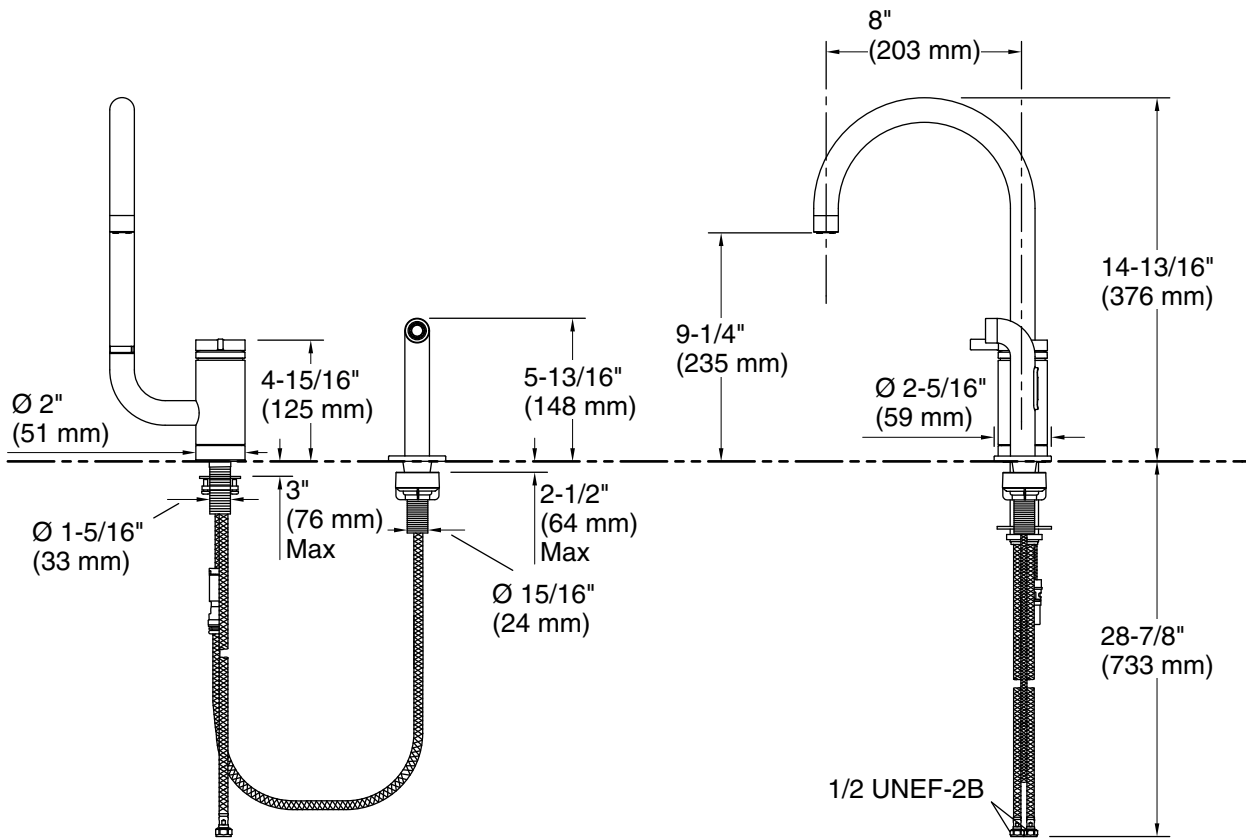

Technical Information

All product dimensions are nominal.

Faucet:

Flow rate: 1.5 gal/min (5.7 l/min)

Sidespray:

Flow rate: 2.2 gal/min (8.3 l/min)

Drain included: No

Spout:

Spout reach: 8" (203 mm)

Notes

Install this product according to the installation guide.

ADA, CSA B651 compliant when installed to the specific requirements of these regulations.