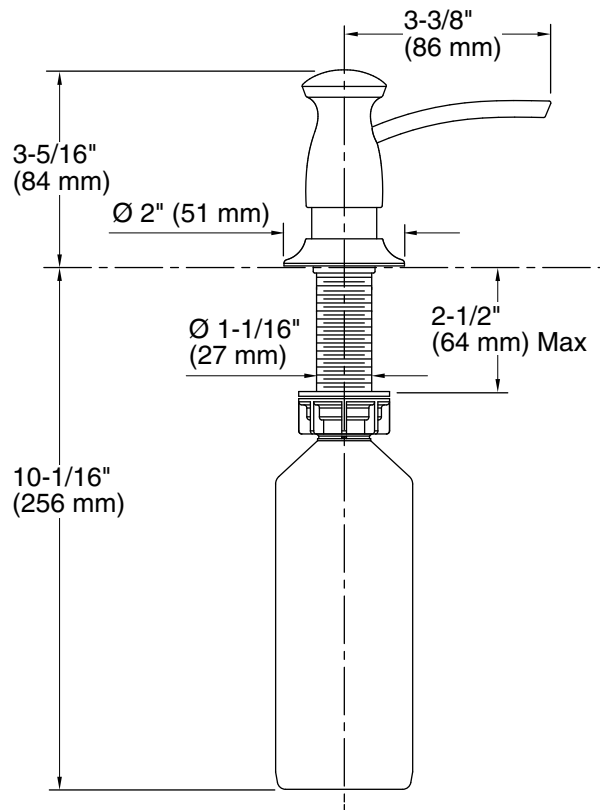

### Features

- Holds up to 16 ounces of soap or lotion; refillable from top
- May be installed in predrilled sink holes or surfaces up to 2" thick
- Clamshell packed
- Coordinates with transitional-style faucets

### Technical Information

All product dimensions are nominal.

Material: Brass