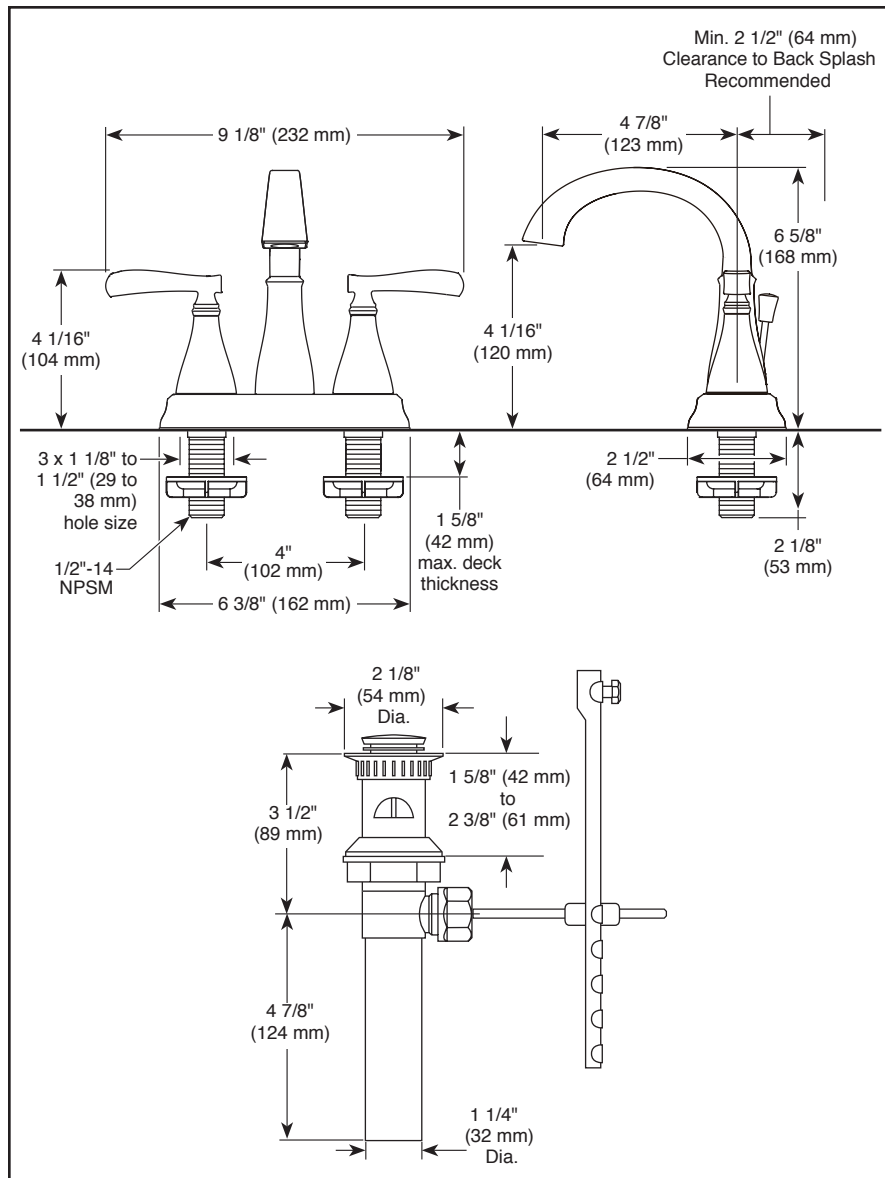

25718LF-▲

Submitted Model No.: _____

Specific Features: _____

▲ Designate proper finish suffix

see what Delta can do™

BATHROOM FAUCET

- Lakewood™ Collection
- Two Handle Deck Mount

STANDARD SPECIFICATIONS:

- Max flow rate 1.2 gpm @ 60 psi, 4.5 L/min @ 414 kPa
- Three hole mount
- Hot and cold stems are interchangeable
- 1/4 turn handle stops
- Control mechanism is a rotating cylinder type with stainless steel plate and 90° rotation, with replaceable non-metallic seats
- Models have drain with pop-up type fitting with plated flange and stopper
- RP76691 thick deck mounting kit adds 1 1/4" (32 mm) to maximum deck thickness