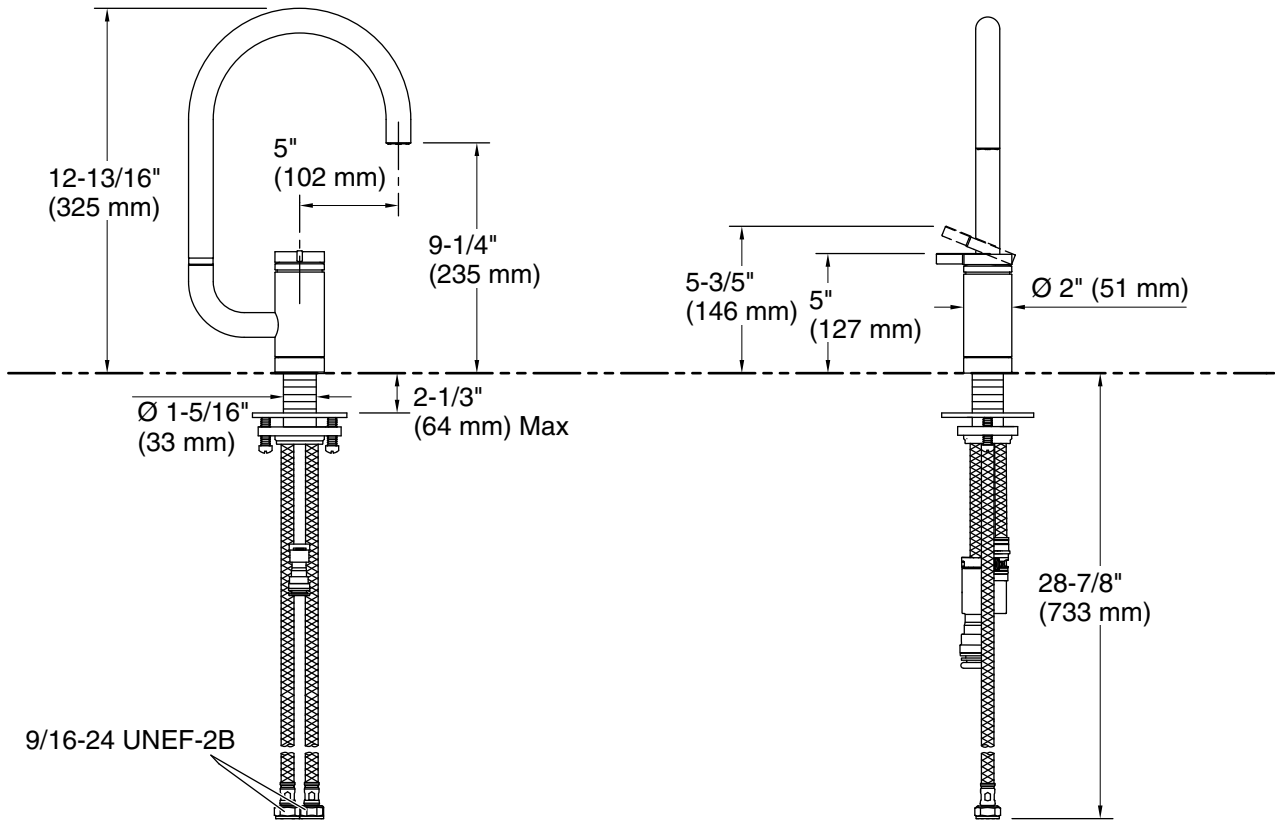

7-2-2024 22:40 - US

THE BOLD LOOK
OF **KOHLER®**

Technical Information

All product dimensions are nominal.

Faucet:

Flow rate: 1.5 gal/min (5.7 l/min)

Drain included: No

Spout:

Spout reach: 8" (203 mm)

Notes

Install this product according to the installation instructions.

ADA, CSA B651 compliant when installed to the specific requirements of these regulations.