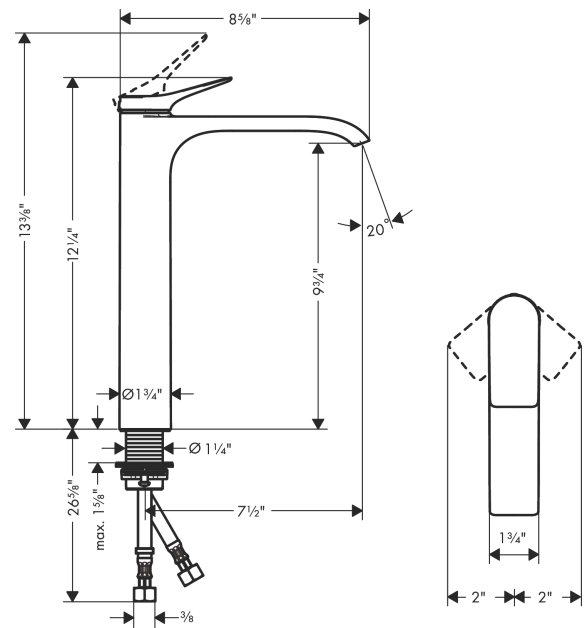

Vivenis
Single-Hole Faucet 250, 1.2 GPM
 Finish: **chrome** Part no. : **75042001**

Description

Features

- Handle variant: Lever
- Spray modes: WaterfallStream
- Flow: 1.2 GPM (4.5 L/Min)
- Ceramic cartridge

Technology

Design awards

reddot winner 2021

Compliance / Sustainability

Product image

Scale drawing

Vivenis
Single-Hole Faucet 250, 1.2 GPM
 Finish: **chrome** Part no. : **75042001**

Exploded drawing

Year of production: >11/21

Vivenis
Single-Hole Faucet 250, 1.2 GPM
 Finish: **chrome** Part no. : **75042001**

Spare parts list

Year of production: >11/21

Pos.	Description	Part no.	PC	PU
1	handle	94277000	0	1
2	screw cover	93735460	0	1
3	escutcheon	94027000	0	1
4	nut	93995000	0	1
5	O-ring 35x1,5	92114000	0	1
6	cartridge, assy	93897000	0	1
7	seal	95008000	0	1
9	adapter for cartridge	98750000	0	1
10	O-Ring 30x2	98186000	0	1
11	spray former	94275001	0	1
12	connection hose 35½" M8x0,75 3/8"	94267001	0	1
13	flat seal	98749000	0	1
14	fixing set (Ø 32)	13961000	0	1
15	lever collar	97548000	0	1