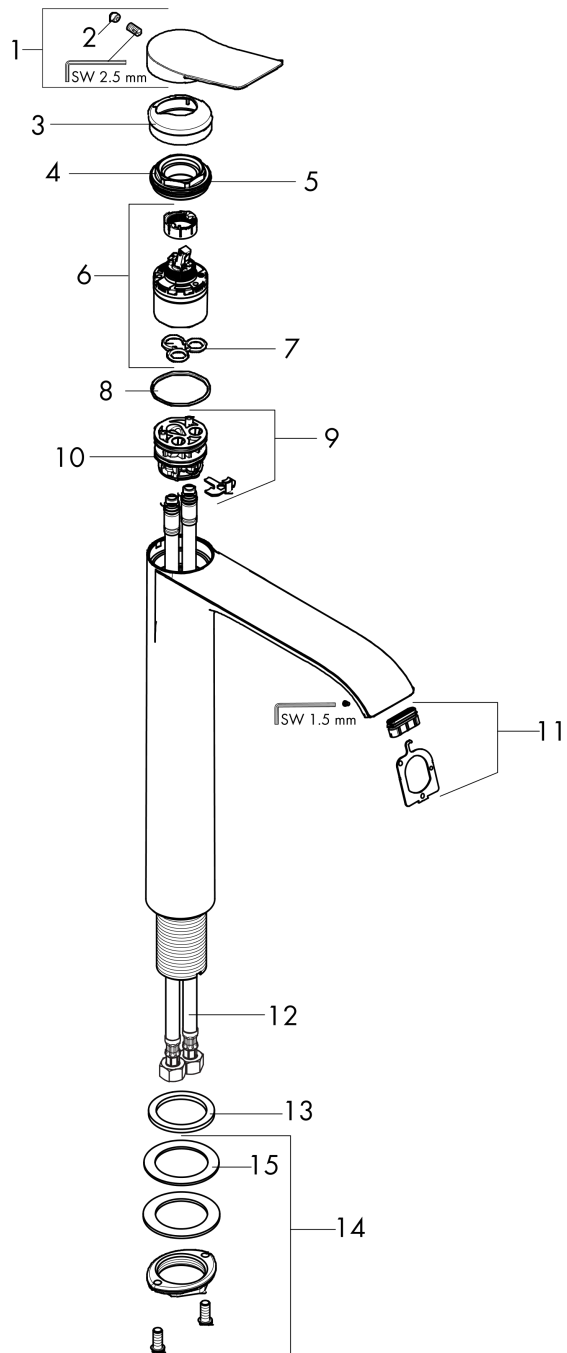

Vivenis
Single-Hole Faucet 250, 1.2 GPM
 Finish: **chrome** Part no. : **75042001**

Description

Features

- Handle variant: Lever
- Spray modes: WaterfallStream
- Flow: 1.2 GPM (4.5 L/Min)
- Ceramic cartridge

Technology

Design awards

reddot winner 2021

Compliance / Sustainability

Product image

Scale drawing

Vivenis
Single-Hole Faucet 250, 1.2 GPM
 Finish: **chrome** Part no. : **75042001**

Exploded drawing

Year of production: >11/21

Vivenis
Single-Hole Faucet 250, 1.2 GPM
 Finish: **chrome** Part no. : **75042001**

Spare parts list

Year of production: >11/21

Pos.	Description	Part no.	PC	PU
1	handle	94277000	0	1
2	screw cover	93735460	0	1
3	escutcheon	94027000	0	1
4	nut	93995000	0	1
5	O-ring 35x1,5	92114000	0	1
6	cartridge, assy	93897000	0	1
7	seal	95008000	0	1
9	adapter for cartridge	98750000	0	1
10	O-Ring 30x2	98186000	0	1
11	spray former	94275001	0	1
12	connection hose 35½" M8x0,75 3/8"	94267001	0	1
13	flat seal	98749000	0	1
14	fixing set (Ø 32)	13961000	0	1
15	lever collar	97548000	0	1