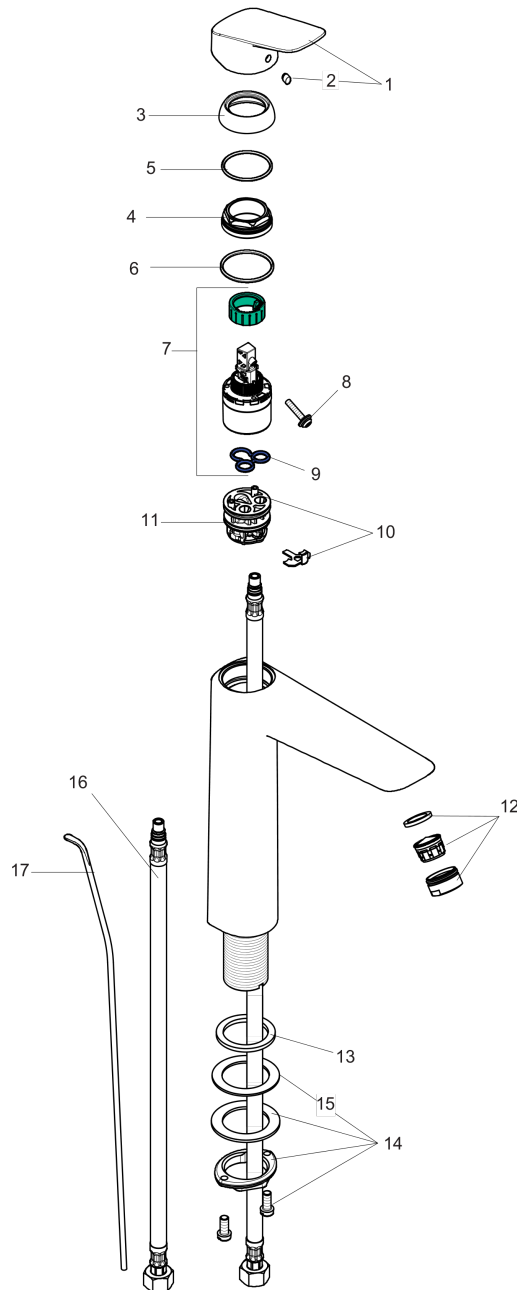

Logis
Single-Hole Faucet 190 with Pop-Up Drain, 1.2 GPM
 Finish: **chrome** Part no. : **71090001**

Exploded drawing

Year of production: >07/16

Logis

Single-Hole Faucet 190 with Pop-Up Drain, 1.2 GPM

Finish: **chrome** Part no. : **71090001**

Spare parts list

Year of production: >07/16

Pos.	Description	Part no.	PC	PU
1	handle	92224000	0	1
2	screw cover	96338000	0	1
3	flange	97406000	0	1
4	nut	97209000	0	1
5	O-Ring 32x2	98193000	0	1
6	O-ring 35x2	92604000	0	1
7	cartridge, assy	95646001	0	1
8	locking screw for handle	95140000	0	1
9	seal	95008000	0	1
10	adapter for cartridge	98750000	0	1
11	O-Ring 30x2	98186000	0	1
12	aerator M24x1 (4,5 l/min)	92877000	0	1
13	flat seal	98749000	0	1
14	fixing set (Ø 32)	13961000	0	1
15	lever collar	97548000	0	1
16	connection hose 35½" M8x0,75 3/8"	96316001	0	1
17	pull rod	96657000	0	1
a	pop up waste	88509000	0	1
b	lever arm 340mm (ball-Ø12mm)	96324000	0	1